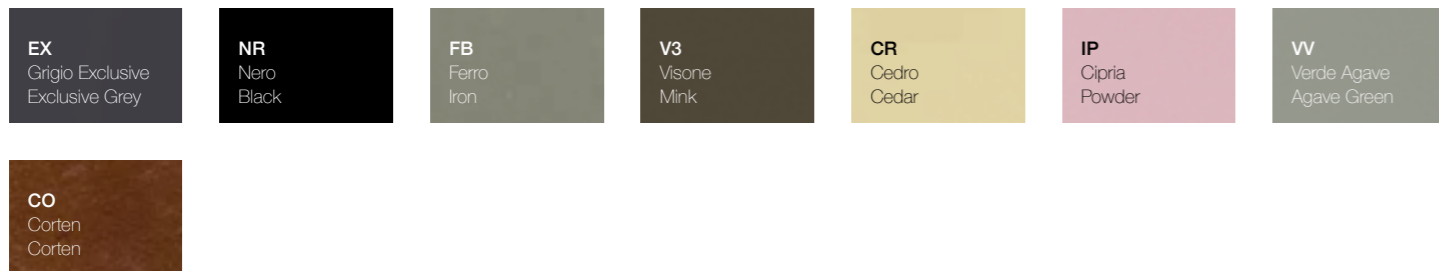

Controstampo

Finiture / Finishings

00
Cristalplant Biobased
Biobased Cristalplant

Finiture soft touch e corten esterne / External soft touch and corten finishings

- EX**
Grigio Exclusive
Exclusive Grey
 - NR**
Nero
Black
 - FB**
Ferro
Iron
 - V3**
Visone
Mink
 - CR**
Cedro
Cedar
 - IP**
Cipria
Powder
 - W**
Verde Agave
Agave Green
- CO**
Corten
Corten

Homey

Cristalplant biobased

00
Cristalplant Biobased
Biobased Cristalplant

Homey

Metalli / Metals

- TI**
Inox titanium
Stainless steel titanium
- RM**
Rame spazzolato
Brushed Copper
- OR**
Ottone spazzolato
Brushed Brass
- ON**
Onice
Onyx
- SA**
Inox satinato
Brushed stainless steel

Sccop

Finiture / Finishes

Finiture soft touch e corten esterne / External soft touch and corten finishings

Eccentrico

Cristalplant biobased

Marmi / Marbles

Metalli / Metals

Legni / Woods

Realizzabile in tutte le finiture legno della Cat. 2
Feasible in all the Cat. 2 wooden finishings

George

Laccati opachi / Matt painted - Cat. 1

B0 Bianco White	GP Grigio Pavillon Pavillon Grey	PI Pioggia Rain	GL Grigio Londra London Grey	EY Grigio Exclusive Exclusive Grey	GF Grafite Graphite	N2 Nero Black
CA Canapa Hemp	S2 Sabbia Sand	C2 Creta Clay	C7 Castoro Ottawa Ottawa Beaver	CD Argilla Argilla	G5 / G6 Grigio Bromo Bromo Grey	
FE Ferro Iron	V1 Verde Comodoro Commodore Green	FA Fango Mud	VI Visone Mink			
AZ Azzurro Polvere Blue Powder	AV Avio Aviation	B7 Blu Fes Fes Blue				
C5 Cedro Cedar	I7 Cipria Powder	V7 Verde Agave Agave Green				