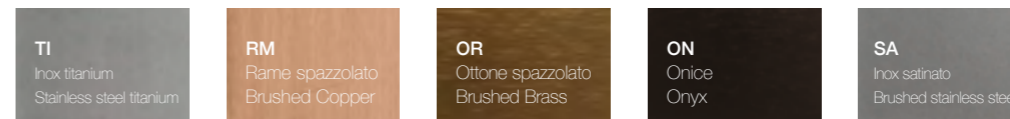

Homey

Cristalplant biobased

00
Cristalplant Biobased
Biobased Cristalplant

Homey

Metalli / Metals

- TI**
Inox titanium
Stainless steel titanium
- RM**
Rame spazzolato
Brushed Copper
- OR**
Ottone spazzolato
Brushed Brass
- ON**
Onice
Onyx
- SA**
Inox satinato
Brushed stainless steel

Sccop

Finiture / Finishes

Finiture soft touch e corten esterne / External soft touch and corten finishings

Eccentrico

Cristalplant biobased

Marmi / Marbles

Metalli / Metals

Legni / Woods

Realizzabile in tutte le finiture legno della Cat. 2
Feasible in all the Cat. 2 wooden finishings

George

Laccati opachi / Matt painted - Cat. 1

B0 Bianco White	GP Grigio Pavillon Pavillon Grey	PI Pioggia Rain	GL Grigio Londra London Grey	EY Grigio Exclusive Exclusive Grey	GF Grafite Graphite	N2 Nero Black
CA Canapa Hemp	S2 Sabbia Sand	C2 Creta Clay	C7 Castoro Ottawa Ottawa Beaver	CD Argilla Argilla	G5 / G6 Grigio Bromo Bromo Grey	
FE Ferro Iron	V1 Verde Comodoro Commodore Green	FA Fango Mud	VI Visone Mink			
AZ Azzurro Polvere Blue Powder	AV Avio Aviation	B7 Blu Fes Fes Blue				
C5 Cedro Cedar	I7 Cipria Powder	V7 Verde Agave Agave Green				