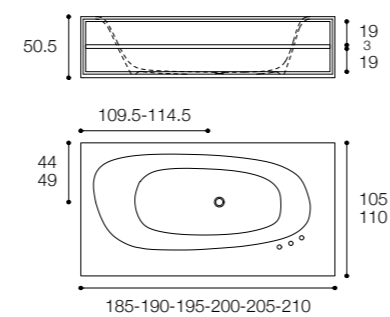

VASCAMISURA DESIGN MICHAEL SCHMIDT

Vasca in cristalplant biobased con vano a giorno in legno
Cristalplant biobased bathtub with wooden open compartment

Larghezza / Length
185 - 210 cm

Altezza / Height
50,5 cm

Profondità / Depth
105 - 110 cm

Listino prezzi / Price list — p. 554
Colori disponibili per mensola /
Available colors for shelf — p. 225