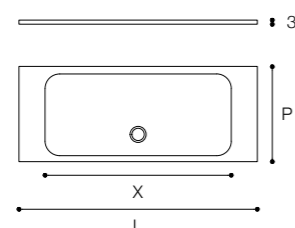

**WBS / WBK / WBO
WBJ / WBN / WBP
WBQ / WBR**

(L) 170 - 180 cm
(P) 70 - 80 - 90 cm

Colori / Colors — p. 235 Listino / Price list — p. 561 ●