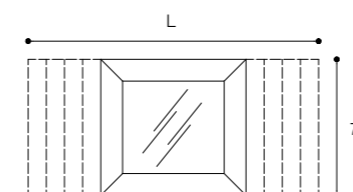

DXU

(L) 60 - 80 - 90 - 100 - 120
140 - 160 - 180 - 200 cm
(H) 75 cm

Colori / Colors — p. 279 Listino / Price list — p. 601 ●

Disponibile in tutte le finiture legno
e laccate della Viaveneto. /
Available in all Viaveneto wood and
lacquered finishings.

* retroilluminato / with back light