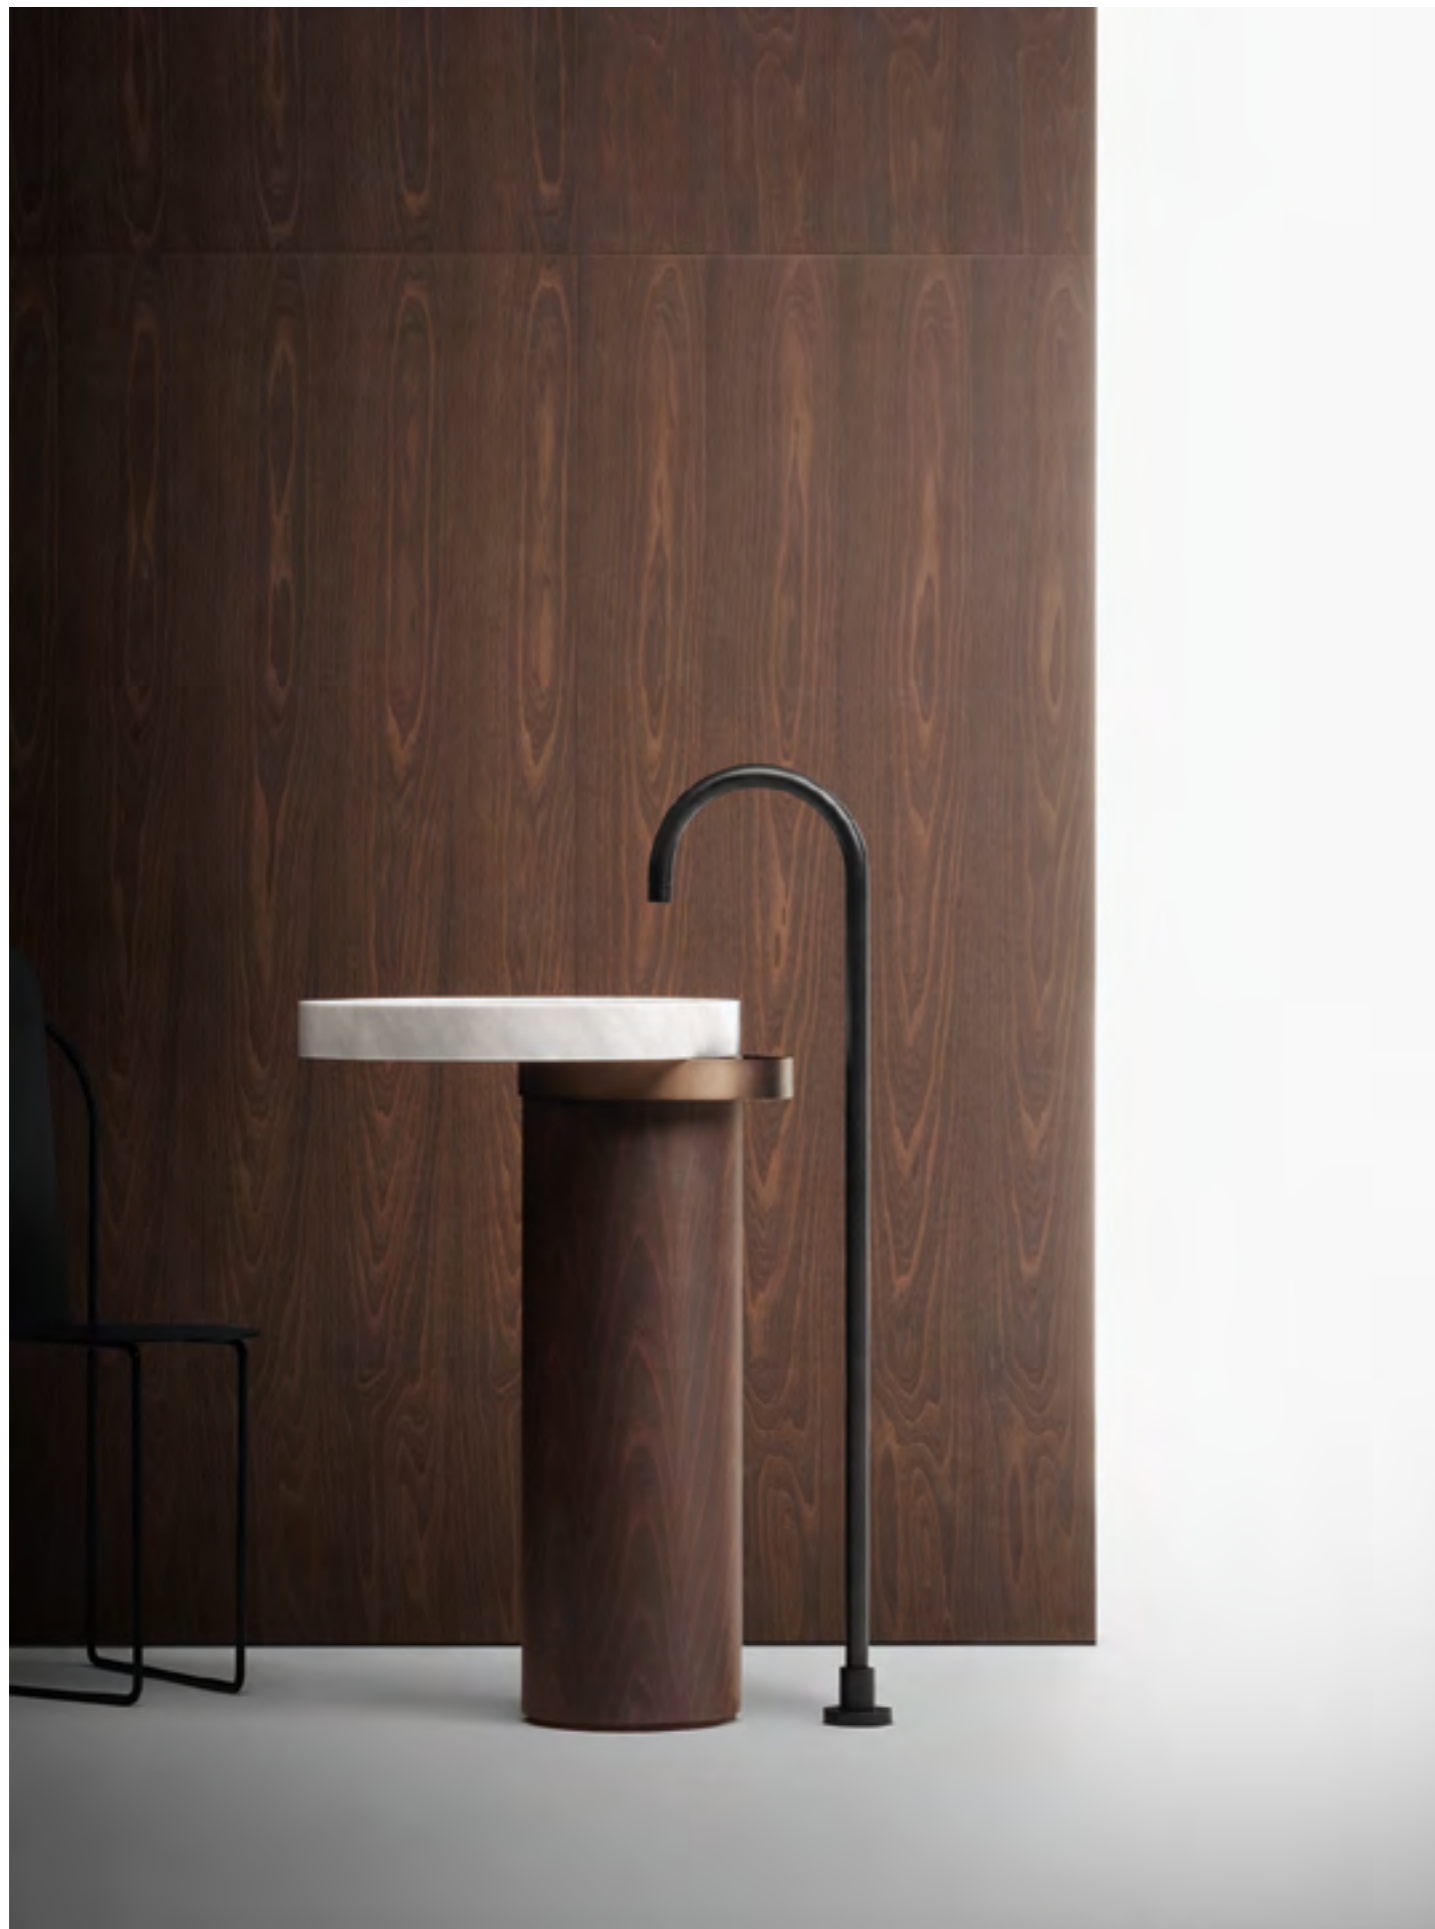

ECCENTRICO DESIGN VICTOR VASILEV

Lavabo freestanding in cristalplant biobased o marmo e legno
Freestanding washbasin in biobased cristalplant or marble and wood

Brevettato / Patented

Larghezza / Length
56 cm

Altezza / Height
90 cm

Profondità / Depth
63 cm

Listino prezzi / Price list — p. 518 - 519

● Colori disponibili / Available colors — p. 177