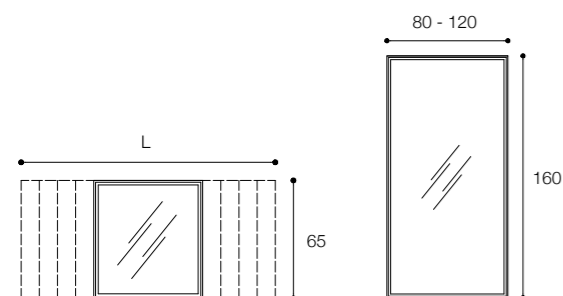

DXQ

(L) 80 / 120 cm
(H) 160 cm
(P) 4 cm

Colori / Colors — p. 278 Listino / Price list — p. 600 ●