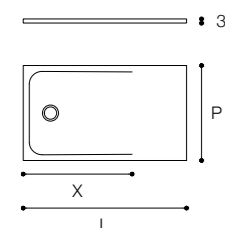

H3 DESIGN FALPER

Piatti doccia in ceramilux opaco e effetto pietra.
Matt and stone ceramilux shower tray.

**WAJ / WAK
WAO / WBT
WBU / WBV / WBW**

(L) 80 - 90 - 100
120 - 140 - 160 cm
(P) 70 - 80 cm