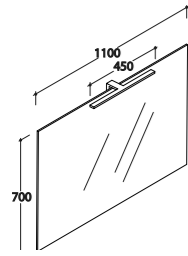

Mirror 100 With led lamp

Polished edge mirror 100.70 cm with led lamp (adjustable as needed). No switch.
Energy efficiency class A+. Weight 10,5 Kg