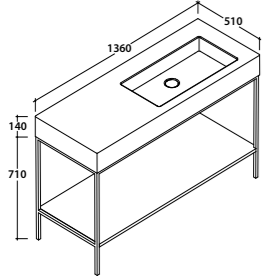

INCANTHO Basins

Basin SX INCANTHO 136.51

Basin 136.51 h14 cm. Sit-on or wall-hung installation. Fixing kit included. Weight 44 Kg

Qty pallet
Pallet Export pcs.13 Euro pallet pcs.10

Structure INCANTHO 135.50

Structure in metal
135.50 h 71 cm.
Weight 19 Kg

Lavabo DX INCANTHO 136.51

Basin 136.51 h14 cm. Sit-on or wall-hung installation. Fixing kit included. Weight 44 Kg

Qty pallet
Pallet Export pcs.13 Euro pallet pcs.10

Structure INCANTHO 135.50

Structure in metal
135.50 h 71 cm.
Weight 19 Kg

Basin SX INCANTHO 116.51

Basin 116.51 h14 cm. Sit-on or wall-hung installation. Fixing kit included. Weight 40 Kg

Qty pallet
Pallet Export pcs.13 Euro pallet pcs.10

Structure INCANTHO 115.50

Structure in metal
115.50 h 71 cm.
Weight 16 Kg

Code

Price €

IN136SABI
IN136SAXX

925,00
1.127,00

TL135BO
Matt white

949,00

TL135GO
Matt grey

949,00

TL135RU
Rust

949,00

IN136DABI
IN136DAXX

925,00
1.127,00

TL135BO
Matt white

949,00

TL135GO
Matt grey

949,00

TL135RU
Rust

949,00

IN116SABI
IN116SAXX

755,00
957,00

TL115BO
Matt white

877,00

TL115GO
Matt grey

877,00

TL115RU
Rust

877,00

INCANTHO Basins

Basin DX INCANTHO 116.51

Basin 116.51 h14 cm. Sit-on or wall-hung installation. Fixing kit included. Weight 40 Kg

Qty pallet
Pallet Export pcs.13 Euro pallet pcs.10

Structure INCANTHO 115.50

Structure in metal
115.50 h 71 cm.
Weight 16 Kg

Basin INCANTHO 101.51

Basin 101.51 h14 cm. Sit-on or wall-hung installation. Fixing kit included. Weight 31 Kg

Qty pallet
Pallet Export pcs.15 Euro pallet pcs.9

Structure INCANTHO 100.50

Structure in metal
100.50 h 71 cm.
Weight 14 Kg

Lavabo INCANTHO 91.51

Basin 91.51 h14 cm. Sit-on or wall-hung installation. Fixing kit included. Weight 29 Kg

Qty pallet
Pallet Export pcs.17 Euro pallet pcs.12

Structure INCANTHO 90.50