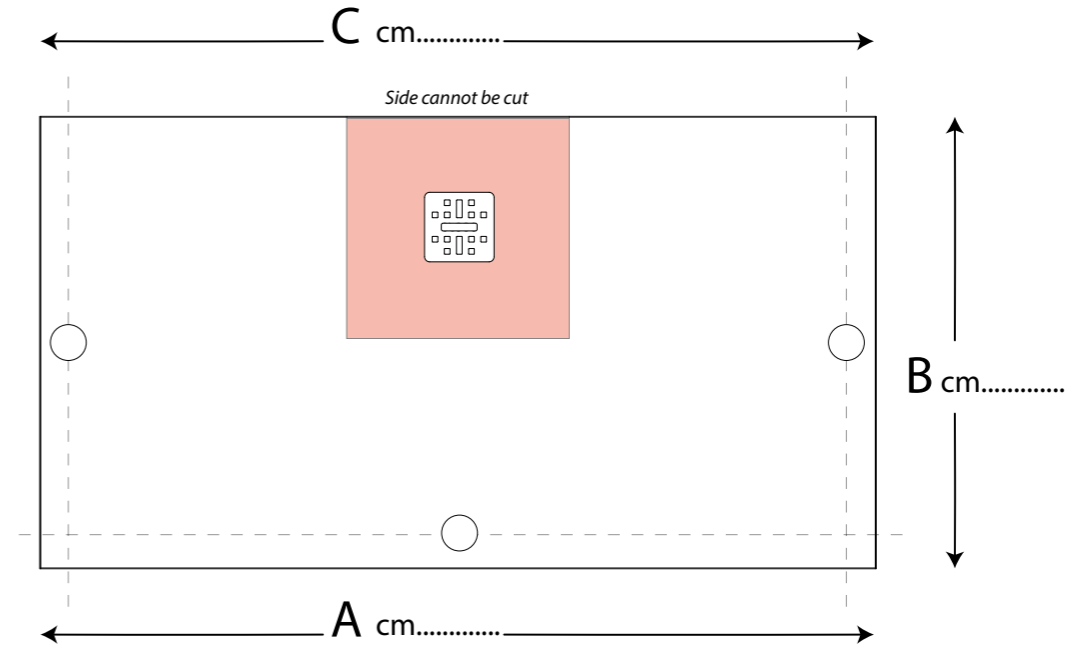

40 x 40 cm. - No cutting area

1) Indicate the final size (length **A** and width **B**) of shower tray required. for diagonal cut to indicate the size **A , B , C**

2) Mark with **X** the side (1 cut) or the 2 sides (2 cuts) to be cut. ~~X~~ No more than 2 cuts can be requested

N.B. The cut side is normally supplied unfinished as it is expected that this side should rest against the wall

Colors

- 501 Bianco
- 502 Grigio
- 503 Beige
- 504 Nero
- 505 Tortora

Stamp and signature