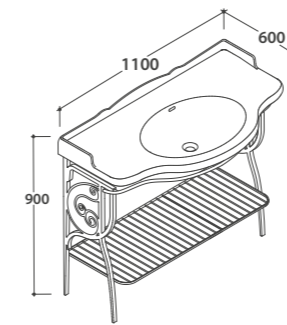

PAESTUM Basins

Floor-mounted structure PAESTUM 103.61

Old looking metal floor-mounted structure. 103.61 h 81 cm. for basin PA022BI. Weight 9 Kg

Floor mounted Base PAESTUM 102.58

Floor mounted Base 102.58 h 81,5 cm. For basin PA022BI. 1 drawer. Weight 27 Kg