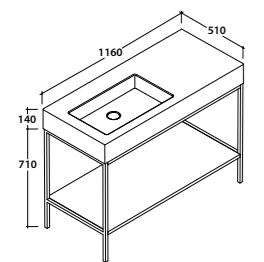

Structure INCANTHO 115.50

Structure in metal
115.50 h 71 cm.
Weight 16 Kg

Code

Price €

IN136SABI
IN136SAXX

925,00
1.127,00

TL135BO
Matt white

949,00

TL135GO
Matt grey

949,00

TL135RU
Rust

949,00

IN136DABI
IN136DAXX

925,00
1.127,00

TL135BO
Matt white

949,00

TL135GO
Matt grey

949,00

TL135RU
Rust

949,00

IN116SABI
IN116SAXX

755,00
957,00

TL115BO
Matt white

877,00

TL115GO
Matt grey

877,00

TL115RU
Rust

877,00