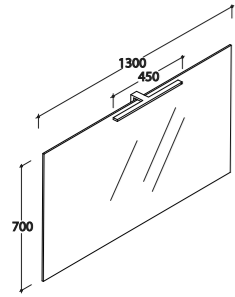

Mirror frames

Mirror 130 With led lamp

Polished edge mirror 130.70 cm with led lamp (adjustable as needed). No switch.
Energy efficiency class A+. Weight 13 Kg

Mirror 120 With led lamp

Polished edge mirror 120.70 cm with led lamp (adjustable as needed). No switch.
Energy efficiency class A+. Weight 12 Kg