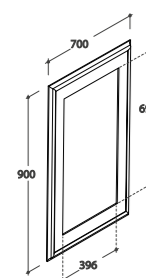

Mirror PAESTUM 95.71 Mirror with metal frame, old-looking metal finish. Weight 6,3 Kg