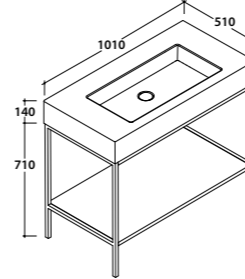

Structure INCANTHO 115.50

Structure in metal
115.50 h 71 cm.
Weight 16 Kg

Basin INCANTHO 101.51

Basin 101.51 h14 cm. Sit-on or wall-hung installation. Fixing kit included. Weight 31 Kg

Qty pallet
Pallet Export pcs.15 Euro pallet pcs.9

Structure INCANTHO 100.50

Structure in metal
100.50 h 71 cm.
Weight 14 Kg

Lavabo INCANTHO 91.51

Basin 91.51 h14 cm. Sit-on or wall-hung installation. Fixing kit included. Weight 29 Kg

Qty pallet
Pallet Export pcs.17 Euro pallet pcs.12