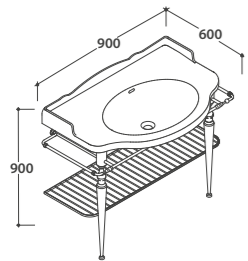

PAESTUM Basins

Basin PAESTUM 90.56

Basin 90.56 h27 cm. Wall-hung installation. Wall-hung, on ceramic legs installation or on base. Fixing kit included. Weight 26 Kg

Qty pallet
Pallet Export pcs. 14 Euro pallet pcs. 10

Towel rail

Brass chromium-plated towel rail. Weight 2,2 Kg

Old-looking metal towel rail

Old-looking metal towel rail. Weight 4,5 Kg

Ceramic leg

Ceramic leg for PA022 or PA056. Weight 9 Kg

Wall-hung structure PAESTUM 88.56

Brass chromium-plated wall-hung structure 88.65 h46 cm. For basin PA056BI Weight 9 Kg

Floor-mounted structure PAESTUM 85.56

Brass chromium-plated floor-mounted structure. 85.56 h 83 cm. For basin PA056BI Weight 12,5 Kg

Wall-hung structure PAESTUM 84.54

Old looking metal wall-hung structure 84.54 h47 cm. For basin PA056BI. Weight 7 Kg

Floor-mounted structure PAESTUM 85.55

Old looking metal floor-mounted. 85.55 h 81 cm. For basin PA056BI. Weight 8 Kg

Code Price €

PA056BI 666,00

PAPC56 460,00

PA096 111,00

PA075BI 170,00
Cad / each

PASC56 1.503,00

PATC56 1.613,00

PA067 946,00

PA072 1.115,00

PAESTUM Basins

Basin PAESTUM 75.55

Basin 75.55 h20 cm. Wall-hung installation or on base basins. Fixing kit included. Weight 22 Kg

Qty pallet
Pallet Export pcs. 16 Euro pallet pcs. 13

Towel rail

Front brass chromium-plated towel rail. Weight 2 Kg

Floor-mounted structure PAESTUM 79.53

Brass chromium-plated floor-mounted structure. 79.53 h82 cm. For basin PA028BI Weight 12 Kg

Basin PAESTUM 71.58

Basin 71.58 h22 cm. Wall-hung installation or on floor mounted pedestal. Fixing kit included. Weight 24 Kg

Qty pallet
Pallet Export pcs. 18 Euro pallet pcs. 15

Floor mounted pedestal

Floor mounted pedestal For basins PA006BI and PA057BI. Weight 13 kg

Qty pallet
Pallet Export pcs. 27 Euro pallet pcs. 18

Floor-mounted structure PAESTUM 65.56