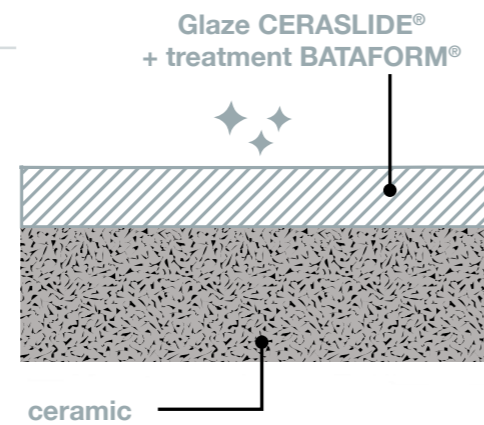

We reduced the water waste

Globo Water Saving is a new flush system that considerably decreases the water consumption with a drain lower than 3 Lt on average. Ceramica Globo's commitment to water conservation has driven it to design more and more efficient products and systems, created using eco-friendly production processes that have a low impact on the environment. Globo Water Saving is present in all the sanitary ware of the most recent collection, where the size and shape of the siphon duct has been optimised to improve flushing efficiency, in combination with the company's toilet cisterns

Anti-drip system for toilets

Our WCs are designed to prevent water dripping

GLOBOTHIN®

It is a new and exclusive ceramic mixture that allows to produce wash basins with only 6 mm thin edges, without affecting the product stability and geometry.

CERASLIDE®

BATAFORM®

Tests conducted by certified laboratories have given, according to the law UNI 4543, excellent results as far as water absorption and mechanical resistance are concerned. This ensures a brighter gloss of the glaze and 99.9% antibacterial protection