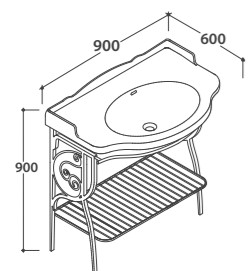

PAESTUM Basins

Basin PAESTUM 90.56

Basin 90.56 h27 cm. Wall-hung installation. Wall-hung, on ceramic legs installation or on base. Fixing kit included. Weight 26 Kg

Qty pallet
Pallet Export pcs. 14 Euro pallet pcs. 10

Towel rail

Brass chromium-plated towel rail. Weight 2,2 Kg

Old-looking metal towel rail

Old-looking metal towel rail. Weight 4,5 Kg

Ceramic leg

Ceramic leg for PA022 or PA056. Weight 9 Kg

Wall-hung structure PAESTUM 88.56

Brass chromium-plated wall-hung structure 88.65 h46 cm. For basin PA056BI Weight 9 Kg

Floor-mounted structure PAESTUM 85.56

Brass chromium-plated floor-mounted structure. 85.56 h 83 cm. For basin PA056BI Weight 12,5 Kg

Wall-hung structure PAESTUM 84.54

Old looking metal wall-hung structure 84.54 h47 cm. For basin PA056BI. Weight 7 Kg

Floor-mounted structure PAESTUM 85.55

Old looking metal floor-mounted. 85.55 h 81 cm. For basin PA056BI. Weight 8 Kg

Code Price €

PA056BI 666,00

PAPC56 460,00

PA096 111,00

PA075BI 170,00
Cad / each

PASC56 1.503,00

PATC56 1.613,00

PA067 946,00

PA072 1.115,00

PAESTUM Basins

Basin PAESTUM 75.55

Basin 75.55 h20 cm. Wall-hung installation or on base basins. Fixing kit included. Weight 22 Kg

Qty pallet
Pallet Export pcs. 16 Euro pallet pcs. 13

Towel rail

Front brass chromium-plated towel rail. Weight 2 Kg

Floor-mounted structure PAESTUM 79.53

Brass chromium-plated floor-mounted structure. 79.53 h82 cm. For basin PA028BI Weight 12 Kg

Basin PAESTUM 71.58

Basin 71.58 h22 cm. Wall-hung installation or on floor mounted pedestal. Fixing kit included. Weight 24 Kg

Qty pallet
Pallet Export pcs. 18 Euro pallet pcs. 15

Floor mounted pedestal

Floor mounted pedestal For basins PA006BI and PA057BI. Weight 13 kg

Qty pallet
Pallet Export pcs. 27 Euro pallet pcs. 18

Floor-mounted structure PAESTUM 65.56