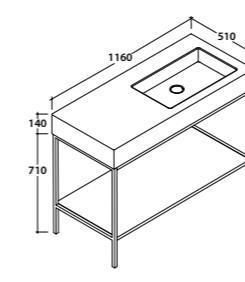

Structure INCANTHO 115.50

Structure in metal
115.50 h 71 cm.
Weight 16 Kg

Basin INCANTHO 101.51

Basin 101.51 h14 cm. Sit-on or wall-hung installation. Fixing kit included. Weight 31 Kg

Qty pallet
Pallet Export pcs.15 Euro pallet pcs.9