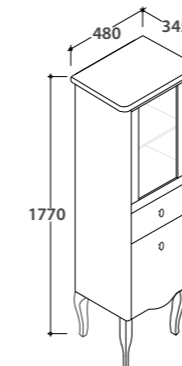

PAESTUM Basins

Floor-mounted structure PAESTUM 69.56

Old looking metal floor-mounted structure. 69.56 h 81 cm. For basin PA006BI. Weight 8 Kg

Floor mounted base PAESTUM 69.56

Base a terra a 69.56 h 80 cm. Per lavabo PA006BI. 1 cassetto. Weight 21 Kg

Basin PAESTUM 62.54

Basin 62.54 h 22 cm. Wall-hung installation or on floor mounted pedestal. Fixing kit included. Weight 19 Kg

Qty pallet
Pallet Export pcs. 20 Euro pallet pcs. 17

Floor mounted pedestal

Floor mounted pedestal For basins PA006BI and PA057BI. Weight 13 kg

Qty pallet
Pallet Export pcs. 27 Euro pallet pcs. 18

Wall-hung structure PAESTUM 59.52

Brass chromium-plated wall-hung structure 59.52 h 48 cm. For basin PA057BI. Weight 8 Kg

Code

Price €

PA034

1.072,00

PS071FO

Gold-leaf finish

2.183,00

PS071FA

Silver-leaf finish

2.183,00

PS071CA

CARBONE

1.871,00

PS071ME

MELOGRANO

1.871,00

PS071CT

CRETA

1.871,00

PS071CL

CLAY

1.871,00

PS071RN

Black oak finish

1.597,00

PS071RB

White oak finish

1.597,00

PA057BI

298,00

PA005BI

199,00

PASC57

1.353,00

PAESTUM Basins

Floor-mounted structure PAESTUM 57.52

Brass chromium-plated floor-mounted structure. 57.52 h 82 cm. For basin PA057BI. Weight 13 Kg

Wall-hung structure PAESTUM 61.54

Old looking metal wall-hung structure 61.54 h 47 cm. For basin PA057BI. Weight 6 Kg

Floor-mounted structure PAESTUM 61.52

Old looking metal floor-mounted structure. 61.54 h 81 cm For basin PA057BI. Weight 7 Kg

Floor-mounted cabinet PAESTUM doors opening DX

Floor-mounted cabinet with 2 doors and 1 drawer. DX door opening. Weight 46,5 Kg

Floor-mounted cabinet PAESTUM doors opening SX

Floor-mounted cabinet with 2 doors and 1 drawer. SX door opening. Weight 46,5 Kg

Code

Price €

PATC57

1.804,00

PA128

852,00

PA127

1.072,00

PS38DFO

Gold-leaf finish

2.367,00

PS38DFA