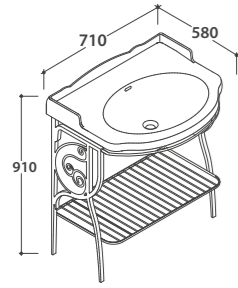

PAESTUM Basins

Floor-mounted structure PAESTUM 69.56

Old looking metal floor-mounted structure. 69.56 h 81 cm. For basin PA006BI. Weight 8 Kg

Floor mounted base PAESTUM 69.56

Base a terra a 69.56 h 80 cm. Per lavabo PA006BI. 1 cassetto. Weight 21 Kg