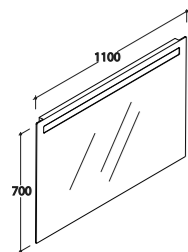

Mirror 100

Polished edge led backlight mirror 100.70 cm with touch-switch and stainless steel frame. Energy efficiency class A+. Weight 10,5 Kg