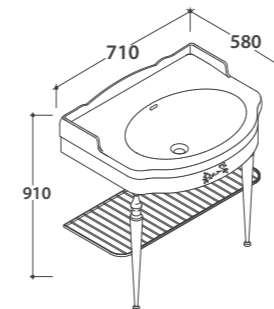

Wall-hung structure PAESTUM 69.57

Old looking metal wall-hung structure 69.57 h 56 cm. For basin PA006BI. Weight 6 Kg