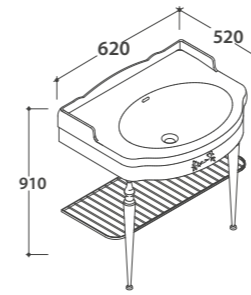

PASC57

1.353,00

PAESTUM Basins

Floor-mounted structure PAESTUM 57.52

Brass chromium-plated floor-mounted structure. 57.52 h 82 cm. For basin PA057BI. Weight 13 Kg

Wall-hung structure PAESTUM 61.54

Old looking metal wall-hung structure 61.54 h 47 cm. For basin PA057BI. Weight 6 Kg