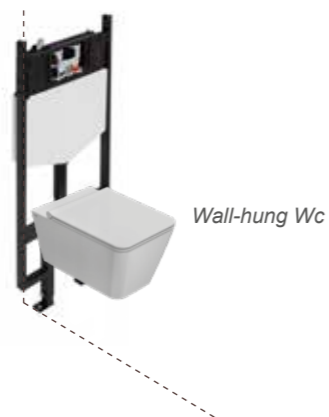

CAINSO3

For plasterboard walls