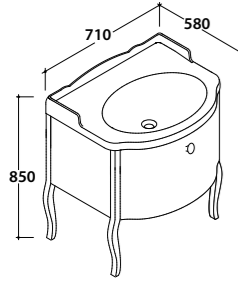

PA035 852,00

PAESTUM Basins

Floor-mounted structure PAESTUM 69.56

Old looking metal floor-mounted structure. 69.56 h 81 cm. For basin PA006BI. Weight 8 Kg

Floor mounted base PAESTUM 69.56

Base a terra a 69.56 h 80 cm. Per lavabo PA006BI. 1 cassetto. Weight 21 Kg