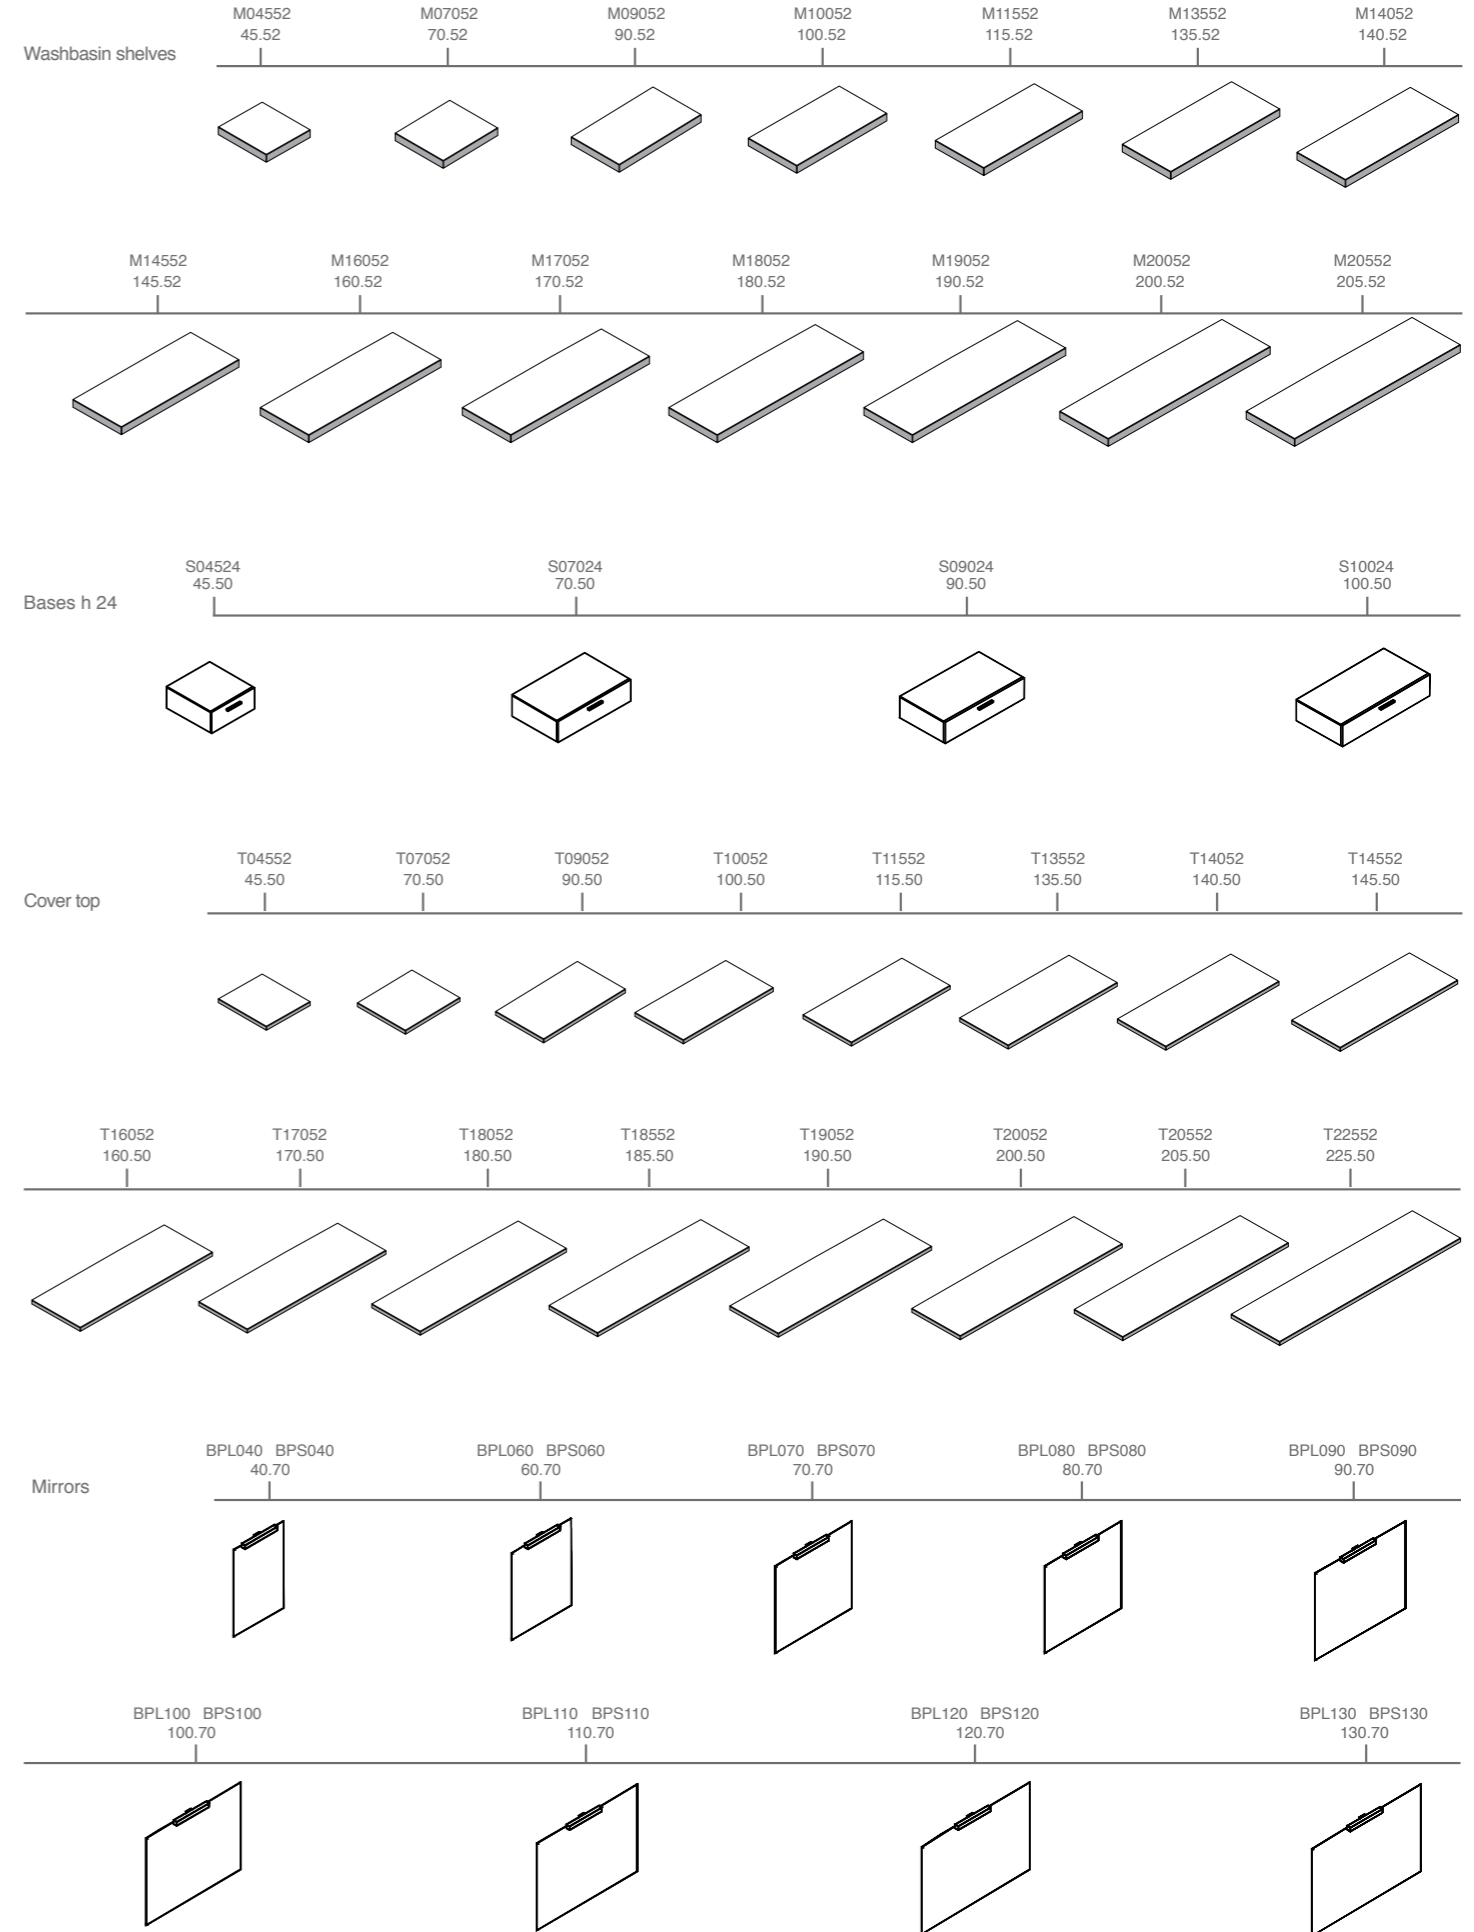

Washbasins for Wood furniture

Sit-on and wall-hung basins

Sit-on basins

Recessed or Under-top basins

Sit-on and recessed basins

Furnishing Wood

Washbasins for Wood furniture

Basin
T-EDGE 80.47