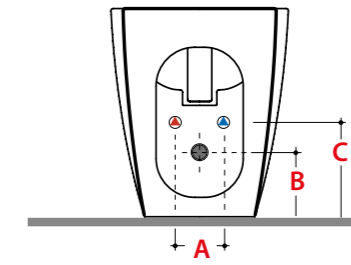

MULTI settings for Bidet

Multi