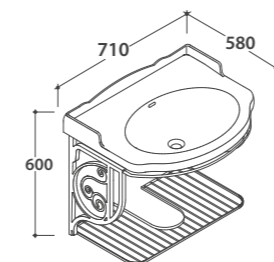

Old looking metal wall-hung structure 69.57 h 56 cm. For basin PA006BI. Weight 6 Kg

Code Price €

PA028BI 395,00

PAPC28 402,00

PATC28 1.634,00

PA006BI 323,00

PA005BI 199,00

PATC06 1.884,00