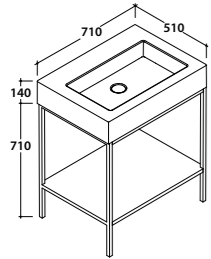

Structure INCANTHO 70.50

Structure in metal
70.50 h 71 cm.
Weight 10 Kg

Brass towel

Lateral brass chromium towel rail for wall hung washbasin

Steel towel

Steel towel rail for wash basin structure

Open bases h48 (cover top not included)