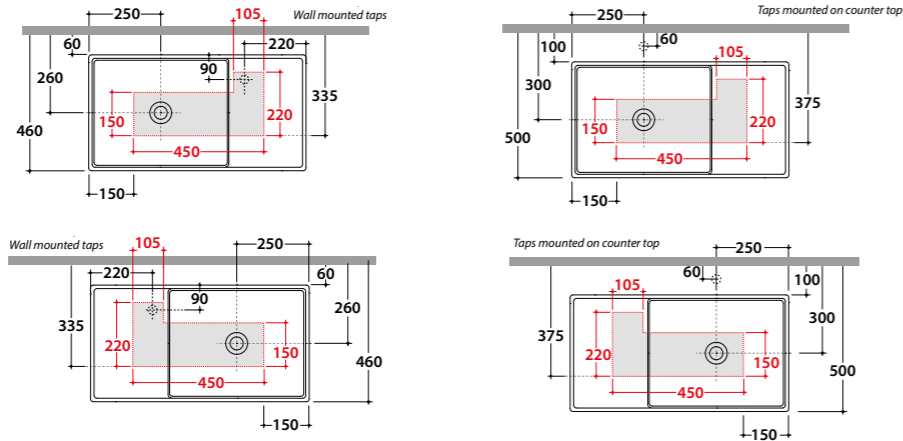

Overflow drain kit DISPLAY

Overflow drain kit for DI075

VA030 71,00

DI075BI

Suggested dimensions for hole on counter, with wall mounted taps or taps mounted on counter top

Basin DISPLAY 65.41

Reversible basin 65.41 h15 cm. Sit-on installation. Weight 18 Kg