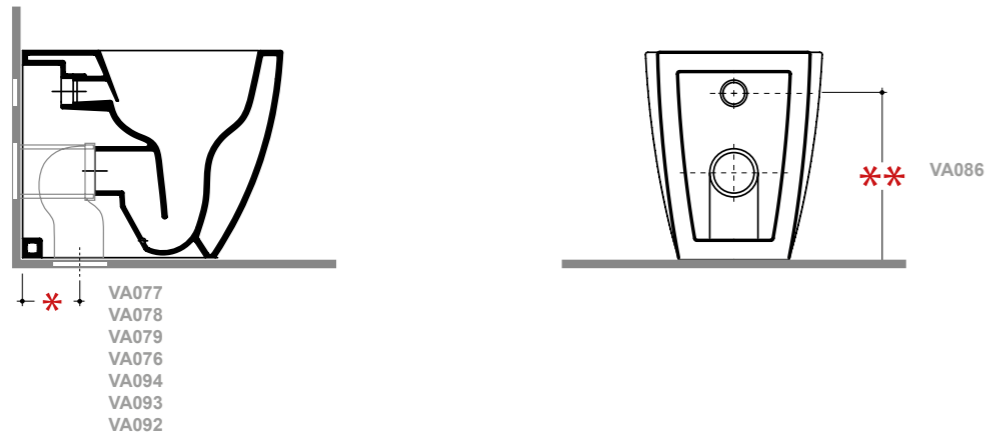

MULTI settings for WC

Multi