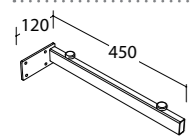

Support bar 45 cm for a wash basin shelf	FI038	72,00