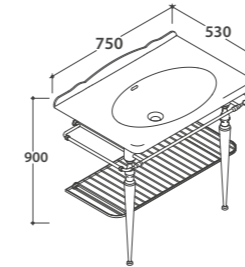

Floor-mounted structure PAESTUM 79.53

Brass chromium-plated floor-mounted structure. 79.53 h82 cm. For basin PA028BI Weight 12 Kg

Basin PAESTUM 71.58

Basin 71.58 h22 cm. Wall-hung installation or on floor mounted pedestal. Fixing kit included. Weight 24 Kg