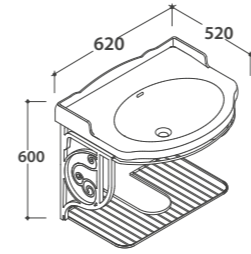

PASC57

1.353,00

PAESTUM Basins

Floor-mounted structure PAESTUM 57.52

Brass chromium-plated floor-mounted structure. 57.52 h 82 cm. For basin PA057BI. Weight 13 Kg

Wall-hung structure PAESTUM 61.54

Old looking metal wall-hung structure 61.54 h 47 cm. For basin PA057BI. Weight 6 Kg