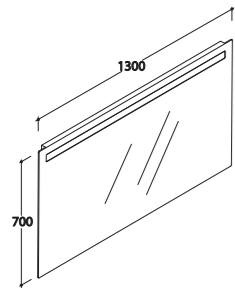

Please scan the QR code to download the datasheets for the Mirror frame

Mirror frames

Mirror 130

Polished edge led backlight mirror 130.70 cm with touch-switch and stainless steel frame. Energy efficiency class A+. Weight 13 Kg