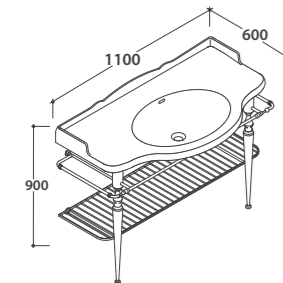

PAESTUM Basins

Basin PAESTUM 110.60

Basin 110.60 h27 cm. Wall-hung installation, on ceramic legs installation or on base. Fixing kit included. Weight 35 Kg

Qty pallet
Pallet Export pcs. 9 Euro pallet pcs. 6

Towel rail

Brass chromium-plated towel rail. Weight 2,2 Kg

Old-looking metal towel rail

Old-looking metal towel rail. Weight 4,5 Kg

Ceramic leg

Ceramic leg for PA022 or PA056. Weight 9 Kg

Wall-hung structure PAESTUM 108.62

Brass chromium-plated wall-hung structure 108.62 h47 cm for basin PA022BI Weight 11 Kg

Floor-mounted structure PAESTUM 105.59

Brass chromium-plated floor-mounted structure. 105.59 h 83 cm. for basin PA022BI Weight 13 Kg

Wall-hung structure PAESTUM 103.61

Old looking metal wall-hung structure 103.61 h56 cm for basin PA022BI. Weight 9 Kg

Code Price €

PA022BI 741,00

PAPC22 473,00

PA094 115,00

PA075BI 170,00
Cad / each

PASC22 1.678,00

PATC22 1.816,00

PA037 949,00

PAESTUM Basins

Floor-mounted structure PAESTUM 103.61

Old looking metal floor-mounted structure. 103.61 h 81 cm. for basin PA022BI. Weight 9 Kg

Floor mounted Base PAESTUM 102.58

Floor mounted Base 102.58 h 81,5 cm. For basin PA022BI. 1 drawer. Weight 27 Kg

Basin PAESTUM 100.55

Basin 100.55 h20 cm. Wall-hung installation or on base. Fixing kit included. Weight 29 Kg

Qty pallet
Pallet Export pcs. 15 Euro pallet pcs. 9

Towel rail

Front brass chromium-plated towel rail. Weight 2 Kg

Floor-mounted structure PAESTUM 100.53

Brass chromium-plated floor-mounted structure. 100.53 h82 cm. For basin PA023BI Weight 12 Kg

Floor mounted base PAESTUM 93.51

Floor mounted base 94.51 h 84 cm. For basin PA023BI. 1 drawer. Weight 36,7 Kg

Code Price €

PA036 1.203,00

PS110FO 2.338,00

Gold-leaf finish

PS110FA 2.338,00

Silver-leaf finish

PS110CA 1.900,00

CARBONE

PS110ME 1.900,00

MELOGRANO