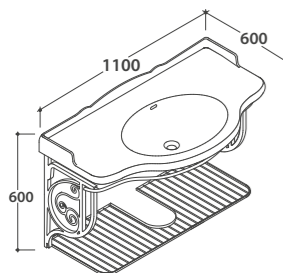

Wall-hung structure PAESTUM 103.61

Old looking metal wall-hung structure 103.61 h56 cm for basin PA022BI. Weight 9 Kg

Code Price €

PA022BI 741,00

PAPC22 473,00

PA094 115,00

PA075BI 170,00
Cad / each

PASC22 1.678,00

PATC22 1.816,00

PA037 949,00