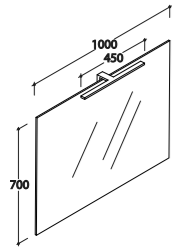

Mirror 90 With led lamp

Polished edge mirror 90.70 cm with led lamp (adjustable as needed). No switch.
Energy efficiency class A+. Weight 9,5 Kg