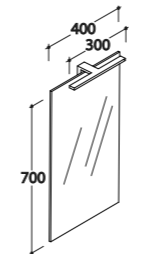

Code Price €

BPL080 **301,00**

BPL070 **284,00**

BPL060 **268,00**

BPL040 **260,00**

MIRRORS

The mirrors can be AGC Glaverbel® or Saint Gobain®, both "New Generation" with eco-friendly silver-plating.
The frame, or better, the support coupling plate, is made of electro-galvanised steel sheet.