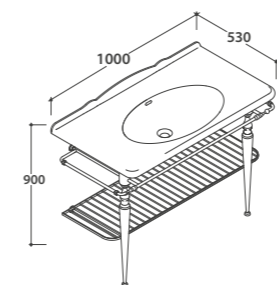

Floor mounted base PAESTUM 93.51

Floor mounted base 94.51 h 84 cm. For basin PA023BI. 1 drawer. Weight 36,7 Kg