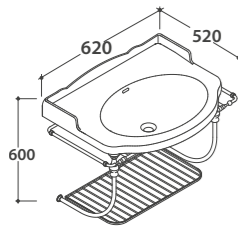

Wall-hung structure PAESTUM 59.52

Brass chromium-plated wall-hung structure 59.52 h 48 cm. For basin PA057BI. Weight 8 Kg