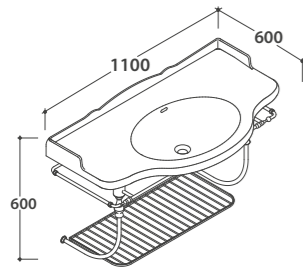

Wall-hung structure PAESTUM 108.62

Brass chromium-plated wall-hung structure 108.62 h47 cm for basin PA022BI Weight 11 Kg

Floor-mounted structure PAESTUM 105.59

Brass chromium-plated floor-mounted structure. 105.59 h 83 cm. for basin PA022BI Weight 13 Kg