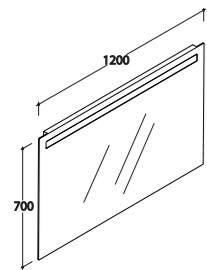

Mirror 110

Polished edge led backlight mirror 110.70 cm with touch-switch and stainless steel frame. Energy efficiency class A+. Weight 11 Kg