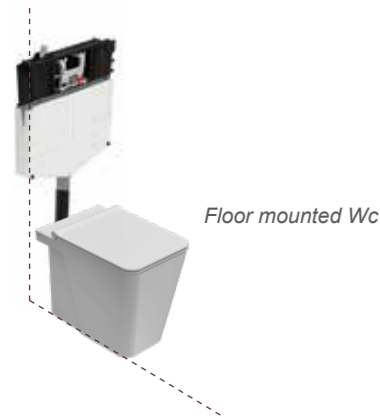

Cistern flush GLOBO

The cisterns have been developed specifically to ensure an drain 4/2,6 liters (average drain < 3 liters) in combination with Ceramica Globo's wc

CAINTE2