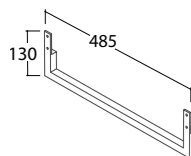

Towel rail

Brass towel rail for wall-hung shelf	POMCR	110,00

Suitable for installing a tap that can be wall-mounted or built-in a shelf.

If you order the item FR003 (Tap hole on a shelf), the washbasin must be placed according to the measurements shown in the sample sheet here. If you do not order the item FR003 (Tap hole on a shelf), the washbasin must be placed at the center of the shelf so that it can fit properly with the wall tap.