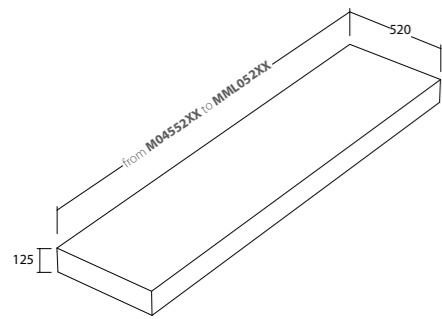

Wood furniture

Washbasin shelves

Washbasin shelves. To be used in combination with washbasin sit-on basins and the recessed basin

Width

Weight

Code

Price €

On request available in linear meters