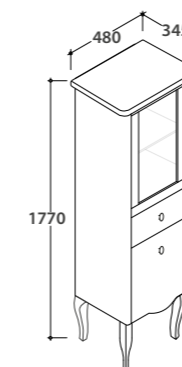

Floor-mounted cabinet PAESTUM doors opening SX

Floor-mounted cabinet with 2 doors and 1 drawer. SX door opening. Weight 46,5 Kg

Code

Price €

PATC57

1.804,00

PA128

852,00

PA127

1.072,00

PS38DFO

Gold-leaf finish

2.367,00

PS38DFA

Silver-leaf finish

2.367,00

PS38DCA

CARBONE

1.771,00

PS38DME

MELOGRANO

1.771,00

PS38DCT

CRETA

1.771,00

PS38DCL

CLAY

1.771,00

PS38DRN

Black oak finish

1.663,00

PS38DRB

White oak finish

1.663,00

PS38SFO

Gold-leaf finish

2.367,00

PS38SFA

Silver-leaf finish

2.367,00

PS38SCA

CARBONE

1.771,00

PS38SME

MELOGRANO

1.771,00

PS38SCT

CRETA

1.771,00

PS38SCL

CLAY

1.771,00

PS38SRN

Black oak finish

1.663,00

PS38SRB

White oak finish

1.663,00