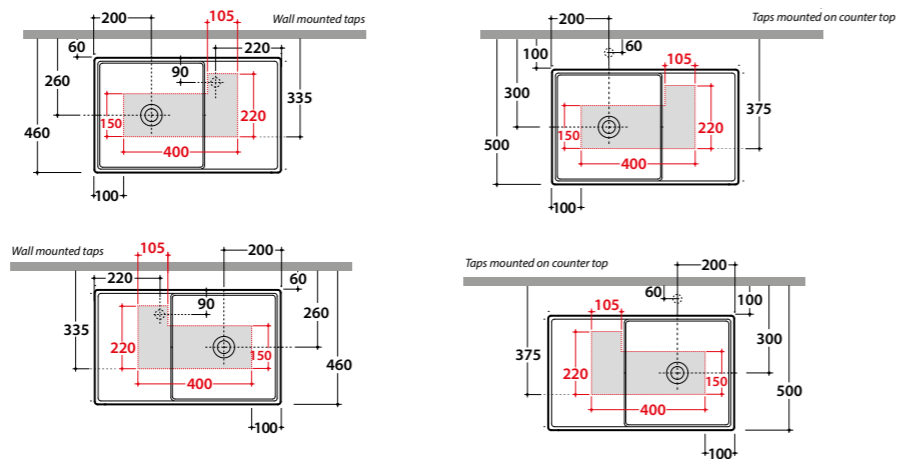

Tray DISPLAY 24.10

Ceramic tray. Weight 0,7 Kg

B&C TR002XX

85,00