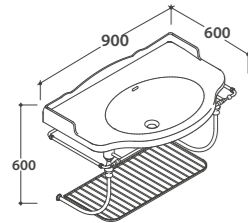

Old-looking metal towel rail

Old-looking metal towel rail. Weight 4,5 Kg

Ceramic leg

Ceramic leg for PA022 or PA056. Weight 9 Kg

Wall-hung structure PAESTUM 88.56

Brass chromium-plated wall-hung structure 88.65 h46 cm. For basin PA056BI Weight 9 Kg