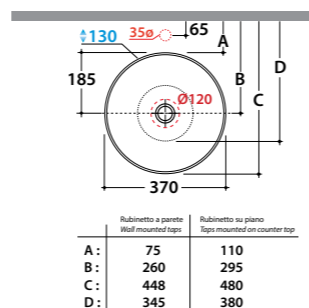

Order form

Date _____ Customer/Customer Code _____ Yr. Reference _____
Nr. Order _____ Shelf art.-no. _____ Basin art.-no. _____