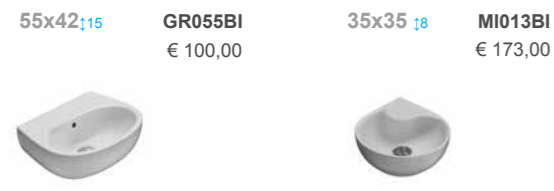

Grace

Wall-hung wc and bidet

Floor mounted wc and bidet

Squatting closets

Wall-hung basins

Sinks

Recessed basins

Under-top basins