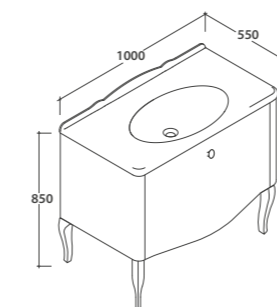

Code Price €

PA036 1.203,00

PS110FO 2.338,00

Gold-leaf finish

PS110FA 2.338,00

Silver-leaf finish

PS110CA 1.900,00

CARBONE

PS110ME 1.900,00

MELOGRANO

PS110CT 1.900,00

CRETA

PS110CL 1.900,00

CLAY

PS110RN 1.649,00

Black oak finish

PS110RB 1.649,00

White oak finish

PA023BI 693,00

PAPC23 449,00

PATC23 1.788,00

PS100FO 2.353,00

Gold-leaf finish

PS100FA 2.353,00

Silver-leaf finish

PS100CA 1.932,00

CARBONE

PS100ME 1.932,00

MELOGRANO

PS100CT 1.932,00

CRETA

PS100CL 1.932,00

CLAY

PS100RN 1.790,00

Black oak finish

PS100RB 1.790,00

White oak finish