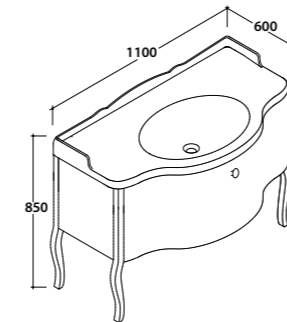

PAESTUM Basins

Basin PAESTUM 110.60

Basin 110.60 h27 cm. Wall-hung installation, on ceramic legs installation or on base. Fixing kit included. Weight 35 Kg

Qty pallet
Pallet Export pcs. 9 Euro pallet pcs. 6

Towel rail

Brass chromium-plated towel rail. Weight 2,2 Kg

Old-looking metal towel rail

Old-looking metal towel rail. Weight 4,5 Kg

Ceramic leg

Ceramic leg for PA022 or PA056. Weight 9 Kg

Wall-hung structure PAESTUM 108.62

Brass chromium-plated wall-hung structure 108.62 h47 cm for basin PA022BI Weight 11 Kg

Floor-mounted structure PAESTUM 105.59

Brass chromium-plated floor-mounted structure. 105.59 h 83 cm. for basin PA022BI Weight 13 Kg

Wall-hung structure PAESTUM 103.61

Old looking metal wall-hung structure 103.61 h56 cm for basin PA022BI. Weight 9 Kg

Code Price €

PA022BI 741,00

PAPC22 473,00

PA094 115,00

PA075BI 170,00
Cad / each

PASC22 1.678,00

PATC22 1.816,00

PA037 949,00

PAESTUM Basins

Floor-mounted structure PAESTUM 103.61

Old looking metal floor-mounted structure. 103.61 h 81 cm. for basin PA022BI. Weight 9 Kg

Floor mounted Base PAESTUM 102.58

Floor mounted Base 102.58 h 81,5 cm. For basin PA022BI. 1 drawer. Weight 27 Kg

Basin PAESTUM 100.55

Basin 100.55 h20 cm. Wall-hung installation or on base. Fixing kit included. Weight 29 Kg

Qty pallet
Pallet Export pcs. 15 Euro pallet pcs. 9

Towel rail

Front brass chromium-plated towel rail. Weight 2 Kg

Floor-mounted structure PAESTUM 100.53

Brass chromium-plated floor-mounted structure. 100.53 h82 cm. For basin PA023BI Weight 12 Kg

Floor mounted base PAESTUM 93.51

Floor mounted base 94.51 h 84 cm. For basin PA023BI. 1 drawer. Weight 36,7 Kg

Code Price €

PA036 1.203,00

PS110FO 2.338,00

Gold-leaf finish

PS110FA 2.338,00

Silver-leaf finish

PS110CA 1.900,00

CARBONE

PS110ME 1.900,00

MELOGRANO