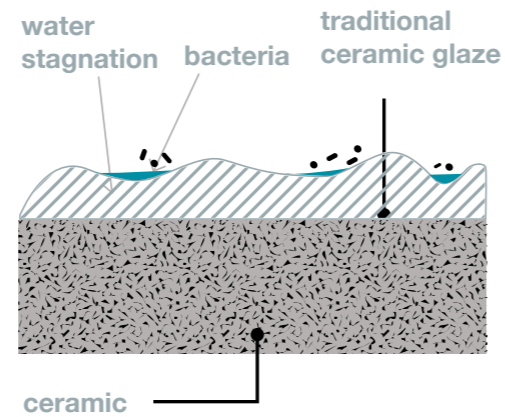

We reduced the water waste

Globo Water Saving is a new flush system that considerably decreases the water consumption with a drain lower than 3 Lt on average. Ceramica Globo's commitment to water conservation has driven it to design more and more efficient products and systems, created using eco-friendly production processes that have a low impact on the environment. Globo Water Saving is present in all the sanitary ware of the most recent collection, where the size and shape of the siphon duct has been optimised to improve flushing efficiency, in combination with the company's toilet cisterns

Anti-drip system for toilets

Our WCs are designed to prevent water dripping

GLOBOTHIN®

It is a new and exclusive ceramic mixture that allows to produce wash basins with only 6 mm thin edges, without affecting the product stability and geometry.

CERASLIDE®

BATAFORM®

Tests conducted by certified laboratories have given, according to the law UNI 4543, excellent results as far as water absorption and mechanical resistance are concerned. This ensures a brighter gloss of the glaze and 99.9% antibacterial protection