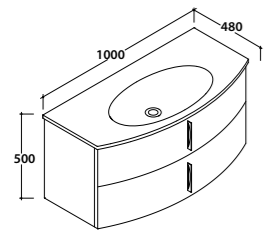

Basin 4ALL 100.48

Basin 100.48 h15 cm. Wall-hung installation or on base. Fixing kit included. Weight 25 Kg

Qty pallet
Pallet Export pcs. 15 Euro pallet pcs. 9

Wall-hung base 4ALL 98.48

Wall-hung base 98.48 h 49 cm. 2 drawers. Weight 30 Kg