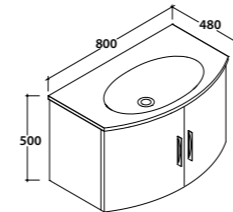

Basin 4ALL 70.48

Basin 70.48 h15 cm. Wall-hung installation. Fixing kit included. Weight 18 Kg

Qty pallet
Pallet Export pcs. 20 Euro pallet pcs. 17

High cabinet 4ALL

High cabinet provided with two doors (reversible opening). Weight 24 Kg