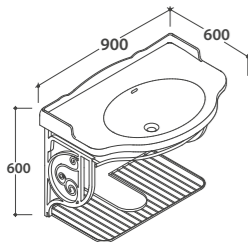

Wall-hung structure PAESTUM 84.54

Old looking metal wall-hung structure 84.54 h47 cm. For basin PA056BI. Weight 7 Kg

Floor-mounted structure PAESTUM 85.55

Old looking metal floor-mounted. 85.55 h 81 cm. For basin PA056BI. Weight 8 Kg