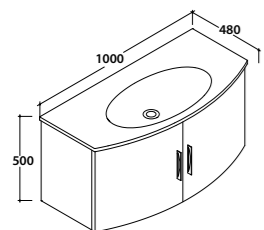

Wall-hung base 4ALL 98.48

Wall-hung base 98.48 h 49 cm. 2 doors. Weight 20 Kg