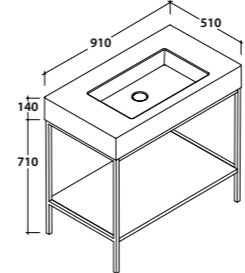

Structure INCANTHO 90.50

Structure in metal
90.50 h 71 cm.
Weight 12,5 Kg

Code

Price €

IN116DABI
IN116DAXX

755,00
957,00

TL115BO
Matt white

877,00

TL115GO
Matt grey

877,00

TL115RU
Rust

877,00

IN101ABI
IN101AXX

596,00
798,00

TL100BO
Matt white

832,00

TL100GO
Matt grey

832,00

TL100RU
Rust

832,00

IN091ABI
IN091AXX

522,00
724,00

TL090BO
Matt white

823,00

TL090GO
Matt grey

823,00

TL090RU
Rust

823,00