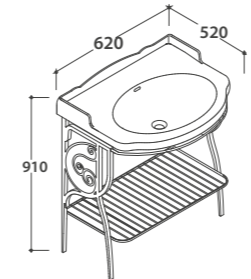

Floor-mounted structure PAESTUM 61.52

Old looking metal floor-mounted structure. 61.54 h 81 cm For basin PA057BI. Weight 7 Kg

Floor-mounted cabinet PAESTUM doors opening DX

Floor-mounted cabinet with 2 doors and 1 drawer. DX door opening. Weight 46,5 Kg