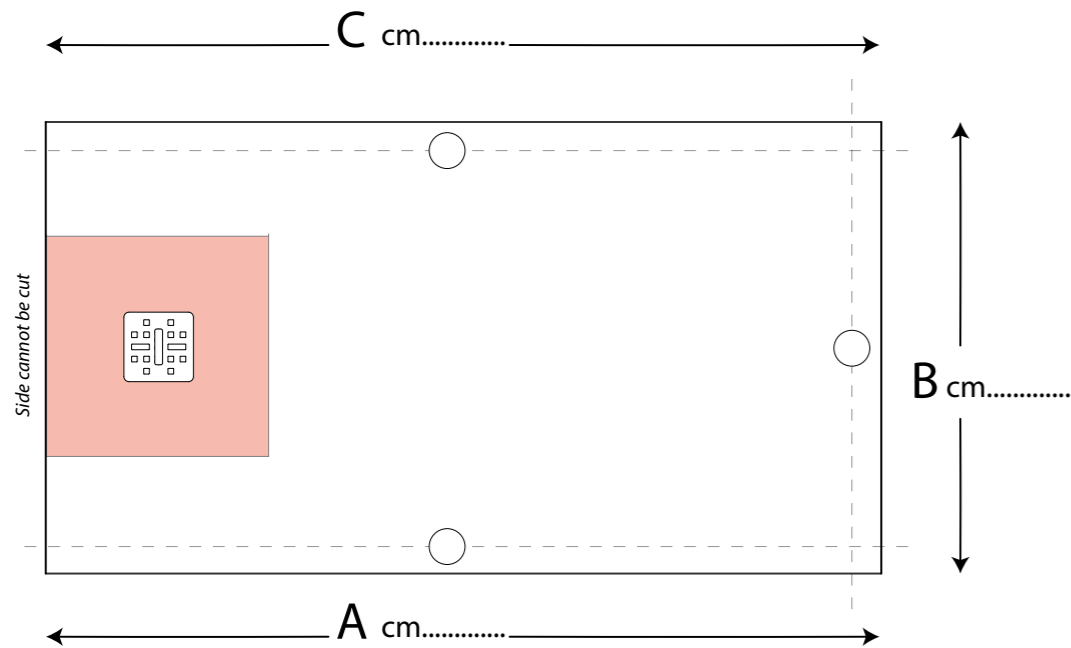

Order form for cutting on request :
1 cut (length or width) or 2 cuts (length+width or diagonal cut)

Date _____ Customer/Client code _____ Vs. Reference _____ Nr. Order _____

Shower tray code _____

To be used for cutting request on shower trays with the side drain of the following lengths :80, 90, 100, 120, 140, 160 cm

40 x 40 cm. - No cutting area

1) Indicate the final size (length **A** and width **B**) of shower tray required. for diagonal cut to indicate the size **A , B , C**

2) Mark with **X** the side (1 cut) or the 2 sides (2 cuts) to be cut. ~~X~~ No more than 2 cuts can be requested

N.B. The cut side is normally supplied unfinished as it is expected that this side should rest against the wall

Colors

- 501 Bianco
- 502 Grigio
- 503 Beige
- 504 Nero
- 505 Tortora

Stamp and signature

Order form for cutting on request :
1 cut (length or width) or 2 cuts (length+width or diagonal cut)

Date _____ Customer/Client code _____ Vs. Reference _____ Nr. Order _____

Shower tray code _____

To be used for cutting request on shower trays with the central drain of the following lengths :170, 180 cm