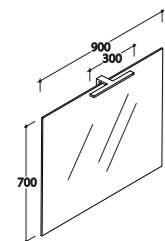

Mirror frames

Mirror 130 With led lamp

Polished edge mirror 130.70 cm with led lamp (adjustable as needed). No switch.
Energy efficiency class A+. Weight 13 Kg

Mirror 120 With led lamp

Polished edge mirror 120.70 cm with led lamp (adjustable as needed). No switch.
Energy efficiency class A+. Weight 12 Kg

Mirror 110 With led lamp

Polished edge mirror 110.70 cm with led lamp (adjustable as needed). No switch.
Energy efficiency class A+. Weight 11 Kg

Mirror 100 With led lamp

Polished edge mirror 100.70 cm with led lamp (adjustable as needed). No switch.
Energy efficiency class A+. Weight 10,5 Kg

Mirror 90 With led lamp

Polished edge mirror 90.70 cm with led lamp (adjustable as needed). No switch.
Energy efficiency class A+. Weight 9,5 Kg

Code Price €

BPL130 **387,00**

BPL120 **357,00**

BPL110 **351,00**

BPL100 **339,00**

BPL090 **314,00**

Mirror frames

Mirror 80 With led lamp

Polished edge mirror 80.70 cm with led lamp (adjustable as needed). No switch.
Energy efficiency class A+. Weight 8,9 Kg

Mirror 70 With led lamp

Polished edge mirror 70.70 cm with led lamp (adjustable as needed). No switch.
Energy efficiency class A+. Weight 8 Kg

Mirror 60 With led lamp

Polished edge mirror 60.70 cm with led lamp (adjustable as needed). No switch.
Energy efficiency class A+. Weight 7 Kg

Mirror 40 With led lamp

Polished edge mirror 40.70 cm with led lamp (adjustable as needed). No switch.
Energy efficiency class A+. Weight 6,5 Kg

Code Price €

BPL080 **301,00**

BPL070 **284,00**

BPL060 **268,00**

BPL040 **260,00**

MIRRORS

The mirrors can be AGC Glaverbel® or Saint Gobain®, both "New Generation" with eco-friendly silver-plating.
The frame, or better, the support coupling plate, is made of electro-galvanised steel sheet.