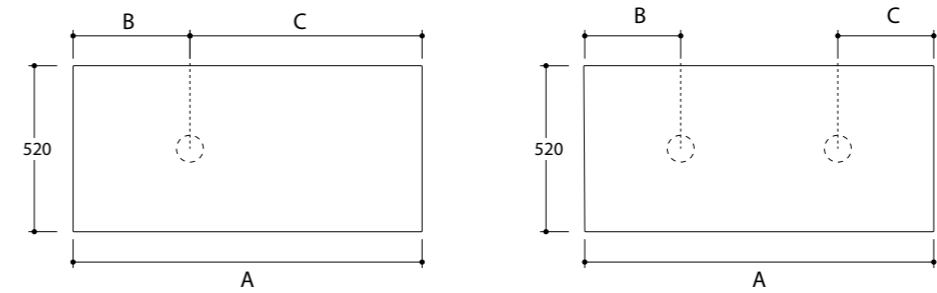

Shelf dimensions

A _____
B _____
C _____

Minimum dimensions B-C for each article

Code	B	C	Code	B	C
FO056	350	350	B6T45	250	250
FO075	450	450	B6O61	350	350
GE044	350	350	B6T38	250	250
GE045	350	350	B6R60	350	350
GE048	350	350	B6Q38	250	250
LAT50	250	250	B6R63	350	350
SC012	350	350	B6R62	450	450
SC042	250	250	B6R61	450	450
LAT41	250	250	B6R81	450	450
B6O60	350	350	B6R65	350	350
B6O54	350	350	B6R51	350	350
B6T37	225	225	B6R80S	325	325
B6Q43	260	260	B6T30	200	200
B6Q42	260	260			

Accessories

Washbasin hole

Art.	Description	Quantity
FL003	Hole for the sit-on basin ☐ yes ☐ no	_____
FL004	Hole for the recessed basin ☐ yes ☐ no	_____

Tap hole

Art.	Description	Quantity
FR003	Tap hole ☐ yes ☐ no	_____

Rod

Art.	Description	Quantity
FI038	Support bar ☐ yes ☐ no	_____

Rod quantity (pieces)

Shelf dimensions	45 - 100 cm	101 - 130 cm	131 - 205 cm
N° Rod pcs	2	3	4

Important : you require 2 supporting rods for each washbasin that is installed on a shelf. Therefore, you require 4 rods for a shelf in 130cm with two washbasins.

Stamp and signature