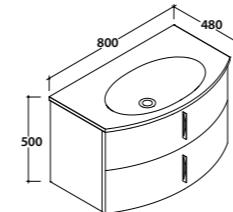

Wall-hung base 4ALL 78.48

Wall-hung base 78.48 h 49 cm. 2 drawers. Weight 28 Kg

Wall-hung base 4ALL 78.48

Wall-hung base 78.49 h 49 cm. 2 doors. Weight 28 Kg