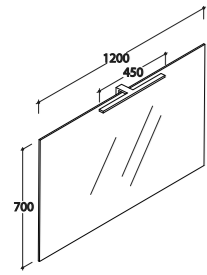

Mirror 110 With led lamp

Polished edge mirror 110.70 cm with led lamp (adjustable as needed). No switch.
Energy efficiency class A+. Weight 11 Kg