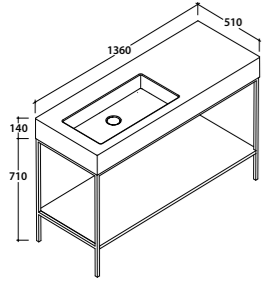

Structure in metal
135.50 h 71 cm.
Weight 19 Kg

Lavabo DX INCANTHO 136.51

Basin 136.51 h14 cm. Sit-on or wall-hung installation. Fixing kit included. Weight 44 Kg

Qty pallet
Pallet Export pcs.13 Euro pallet pcs.10