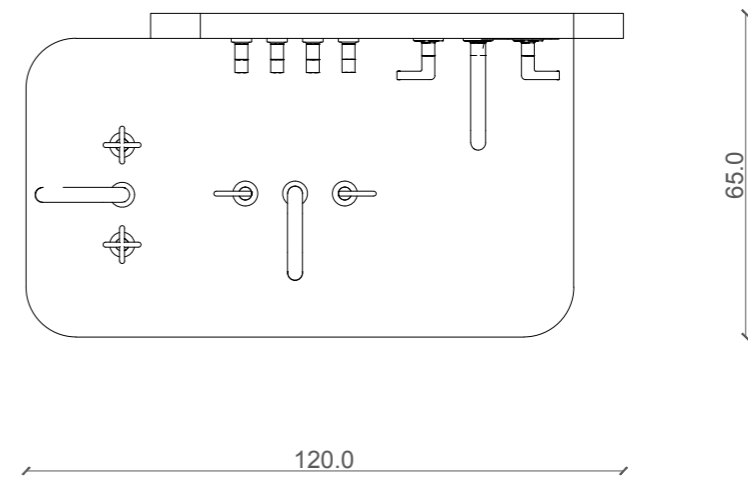

58521#727
brushed brass PVD

58521#246
gold PVD

58521#030
copper PVD

INCISO | PF40266

Teca

Teca PF40266

INCISO | Setting 1

PF40266_{expo} + PF40263 light panel