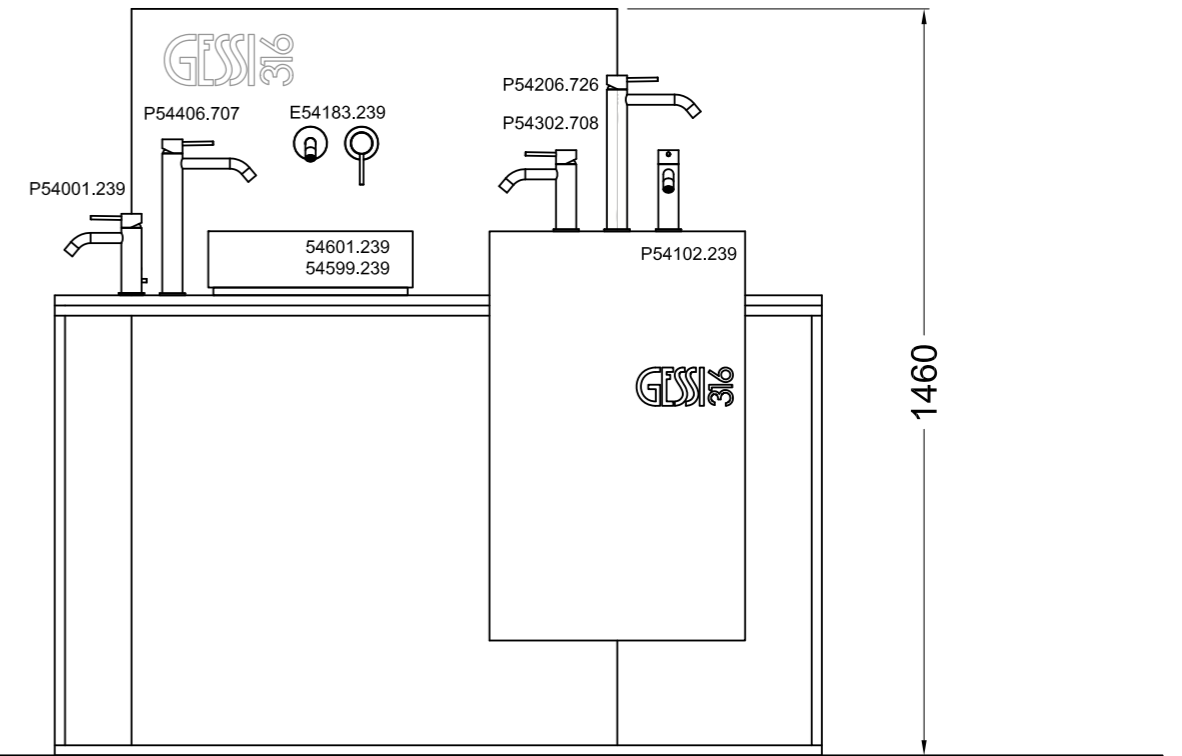

E54183#239
steel brushed