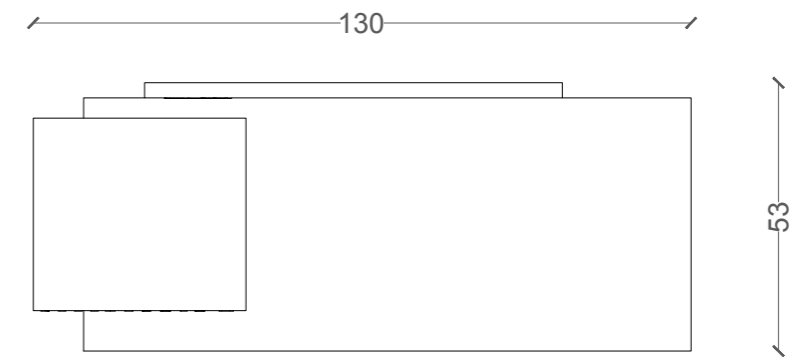

PF40254

Teca

RETTANGOLO K

Teca PF40254