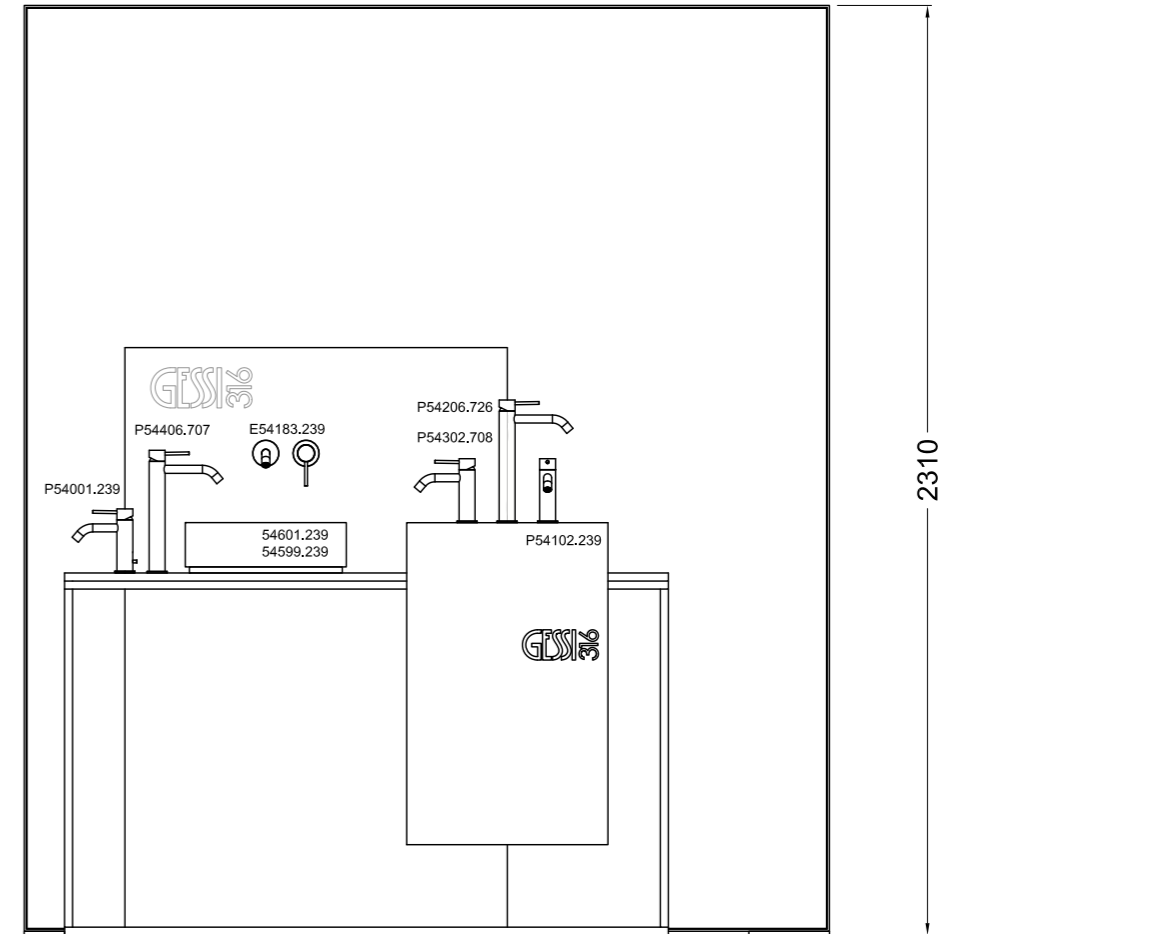

E54183#239
steel brushed

54601#239
54599#239
steel brushed

GESSI Setting 1
PF40231 expo + **PF40232**
 stand alone light panel

RETTANGOLOK

L'ICONA GENERA UNA NUOVA FORMA D'ARTE - THE ICON GENERATES A NEW FORM OF ART