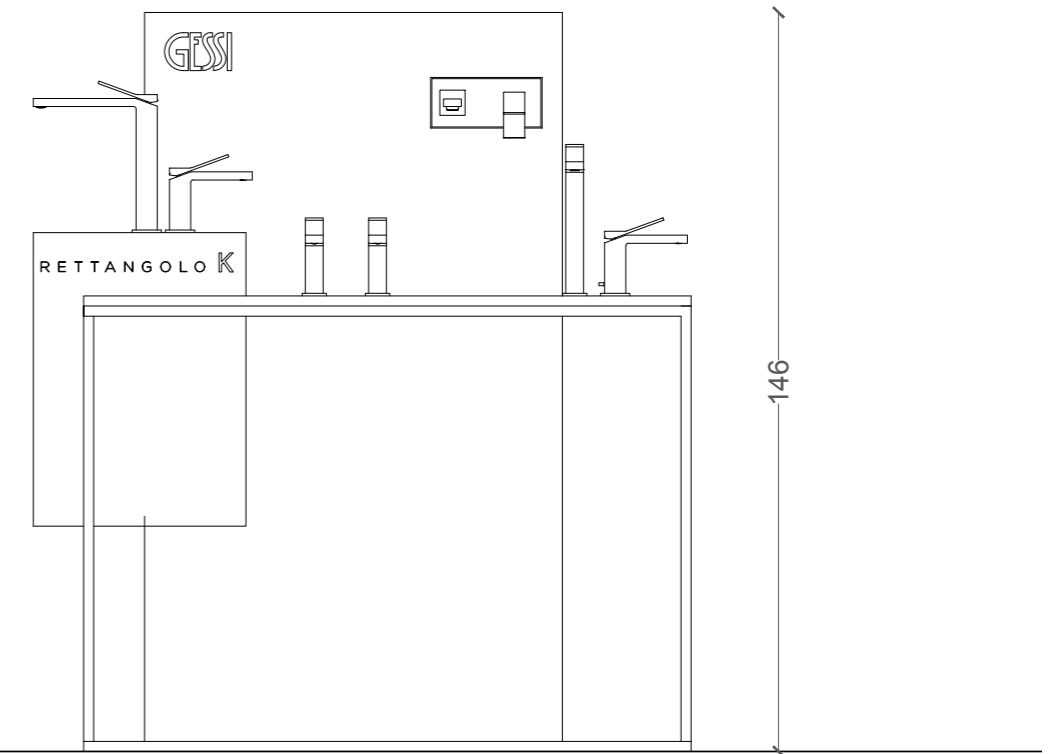

PF40254

Teca

RETTANGOLO K

Teca PF40254