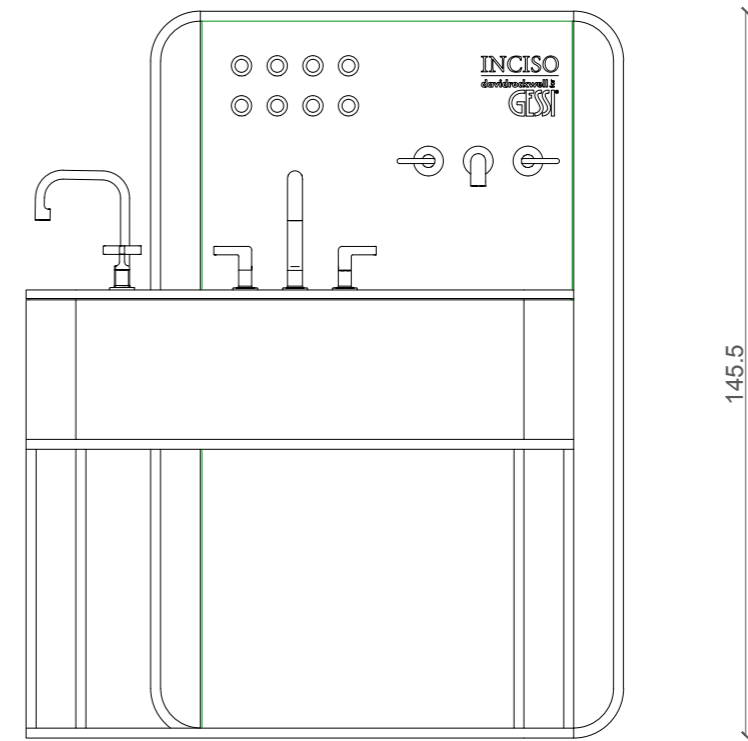

58521#727
brushed brass PVD

58521#246
gold PVD

58521#030
copper PVD

INCISO | PF40266

Teca

Teca PF40266

INCISO | Setting 1

PF40266_{expo} + PF40263 light panel