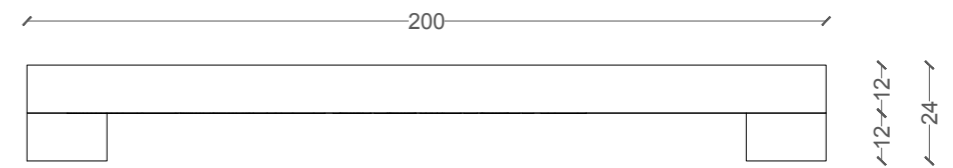

Light panel PF40255

R E T T A N G O L O K

light panel