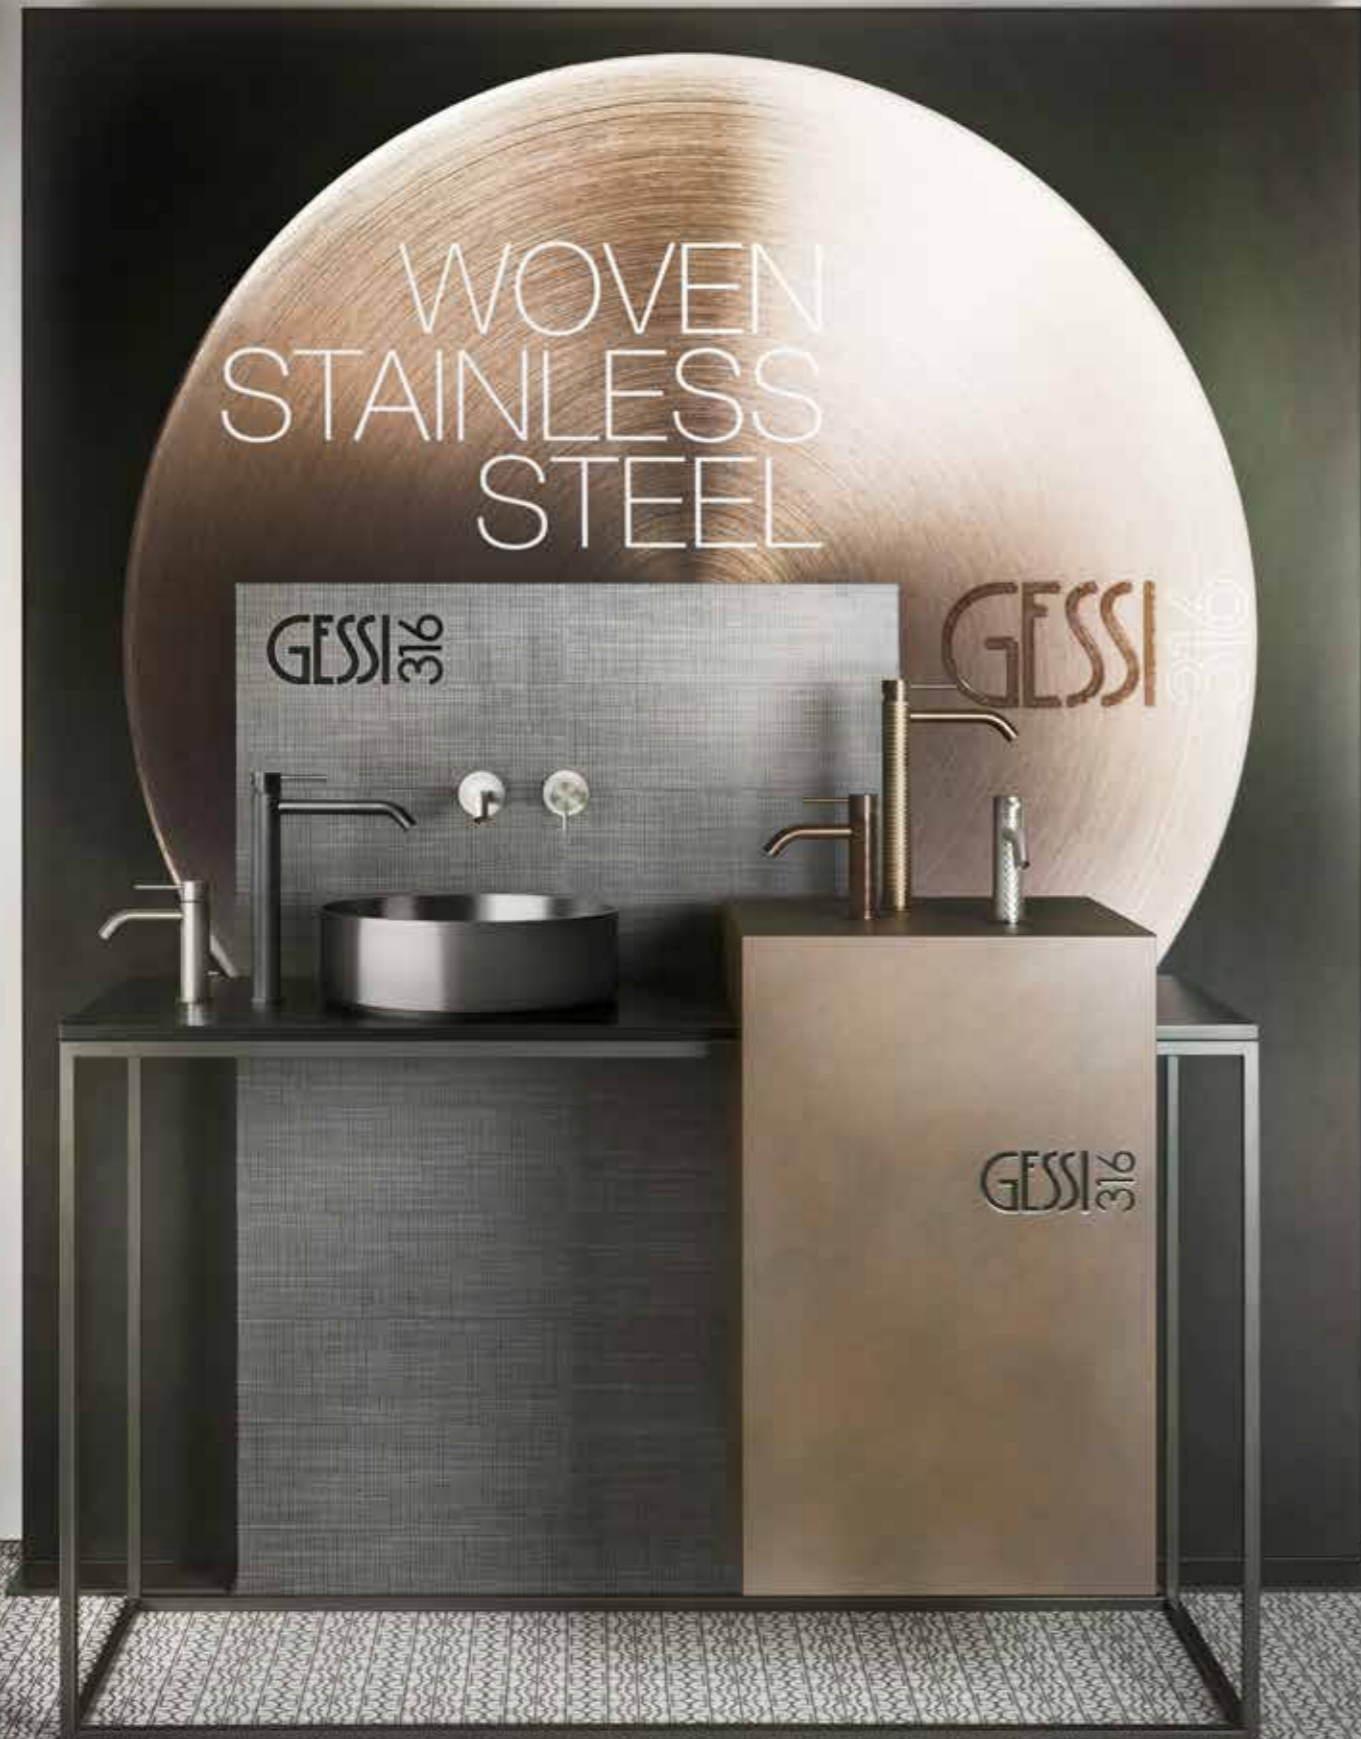

E54183#239
steel brushed

54601#239
54599#239
steel brushed

GESSI Setting 1
PF40231 expo + **PF40232**
 stand alone light panel

RETTANGOLOK

L'ICONA GENERA UNA NUOVA FORMA D'ARTE - THE ICON GENERATES A NEW FORM OF ART