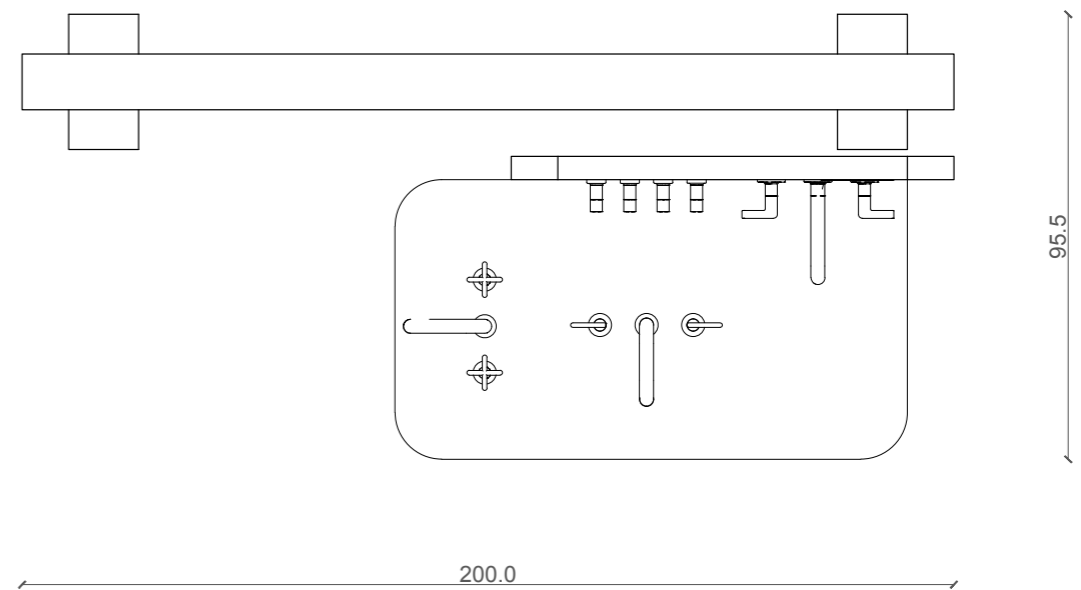

58521#727
brushed brass PVD

58521#246
gold PVD

58521#030
copper PVD

INCISO | Setting 1

PF40266_{expo} + PF40263_{light panel}

INCISO | Light panel PF40263

light panel

INCISO | WALL panel PF40264