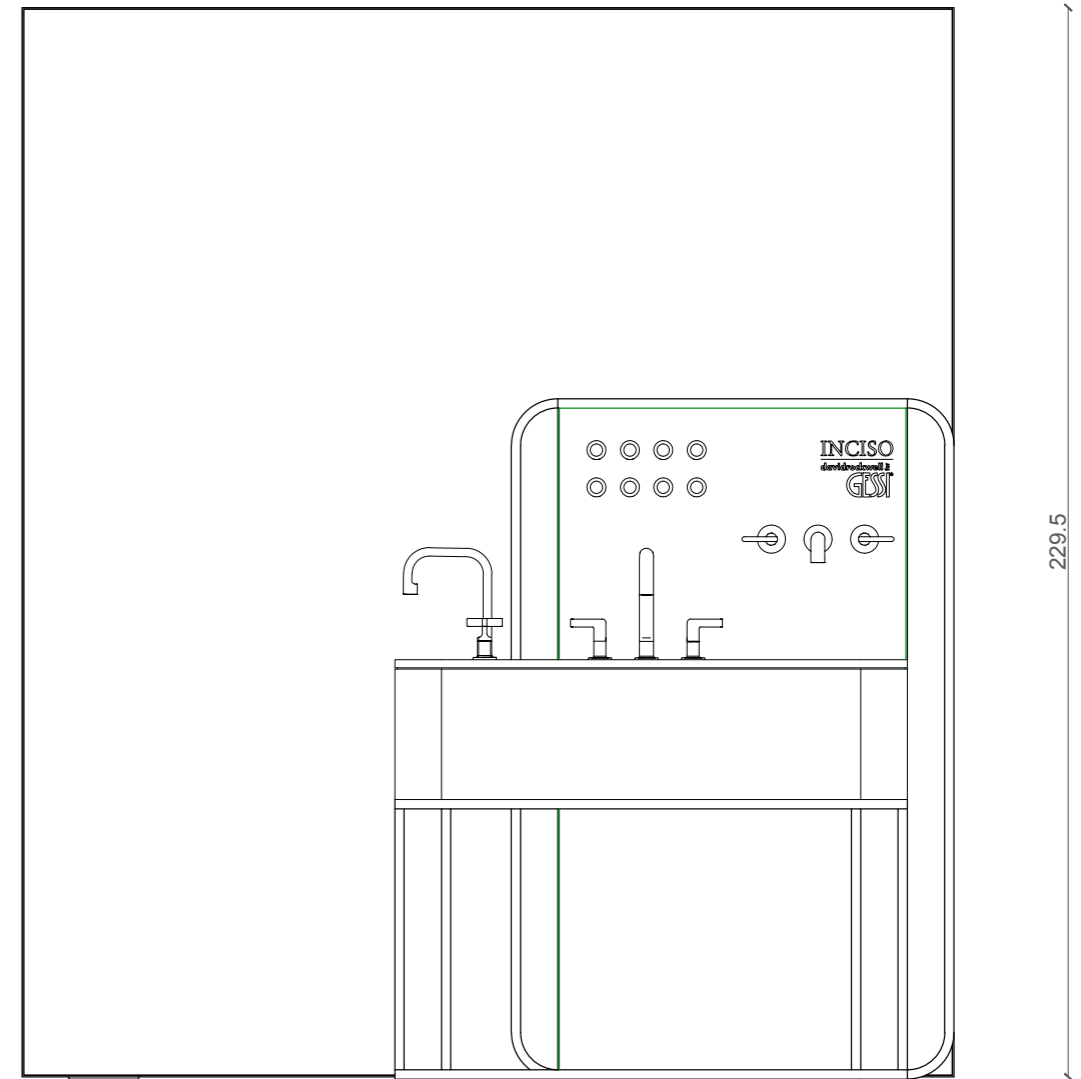

58521#727
brushed brass PVD

58521#246
gold PVD

58521#030
copper PVD

INCISO | Setting 1

PF40266_{expo} + PF40263_{light panel}

INCISO | Light panel PF40263

light panel

INCISO | WALL panel PF40264