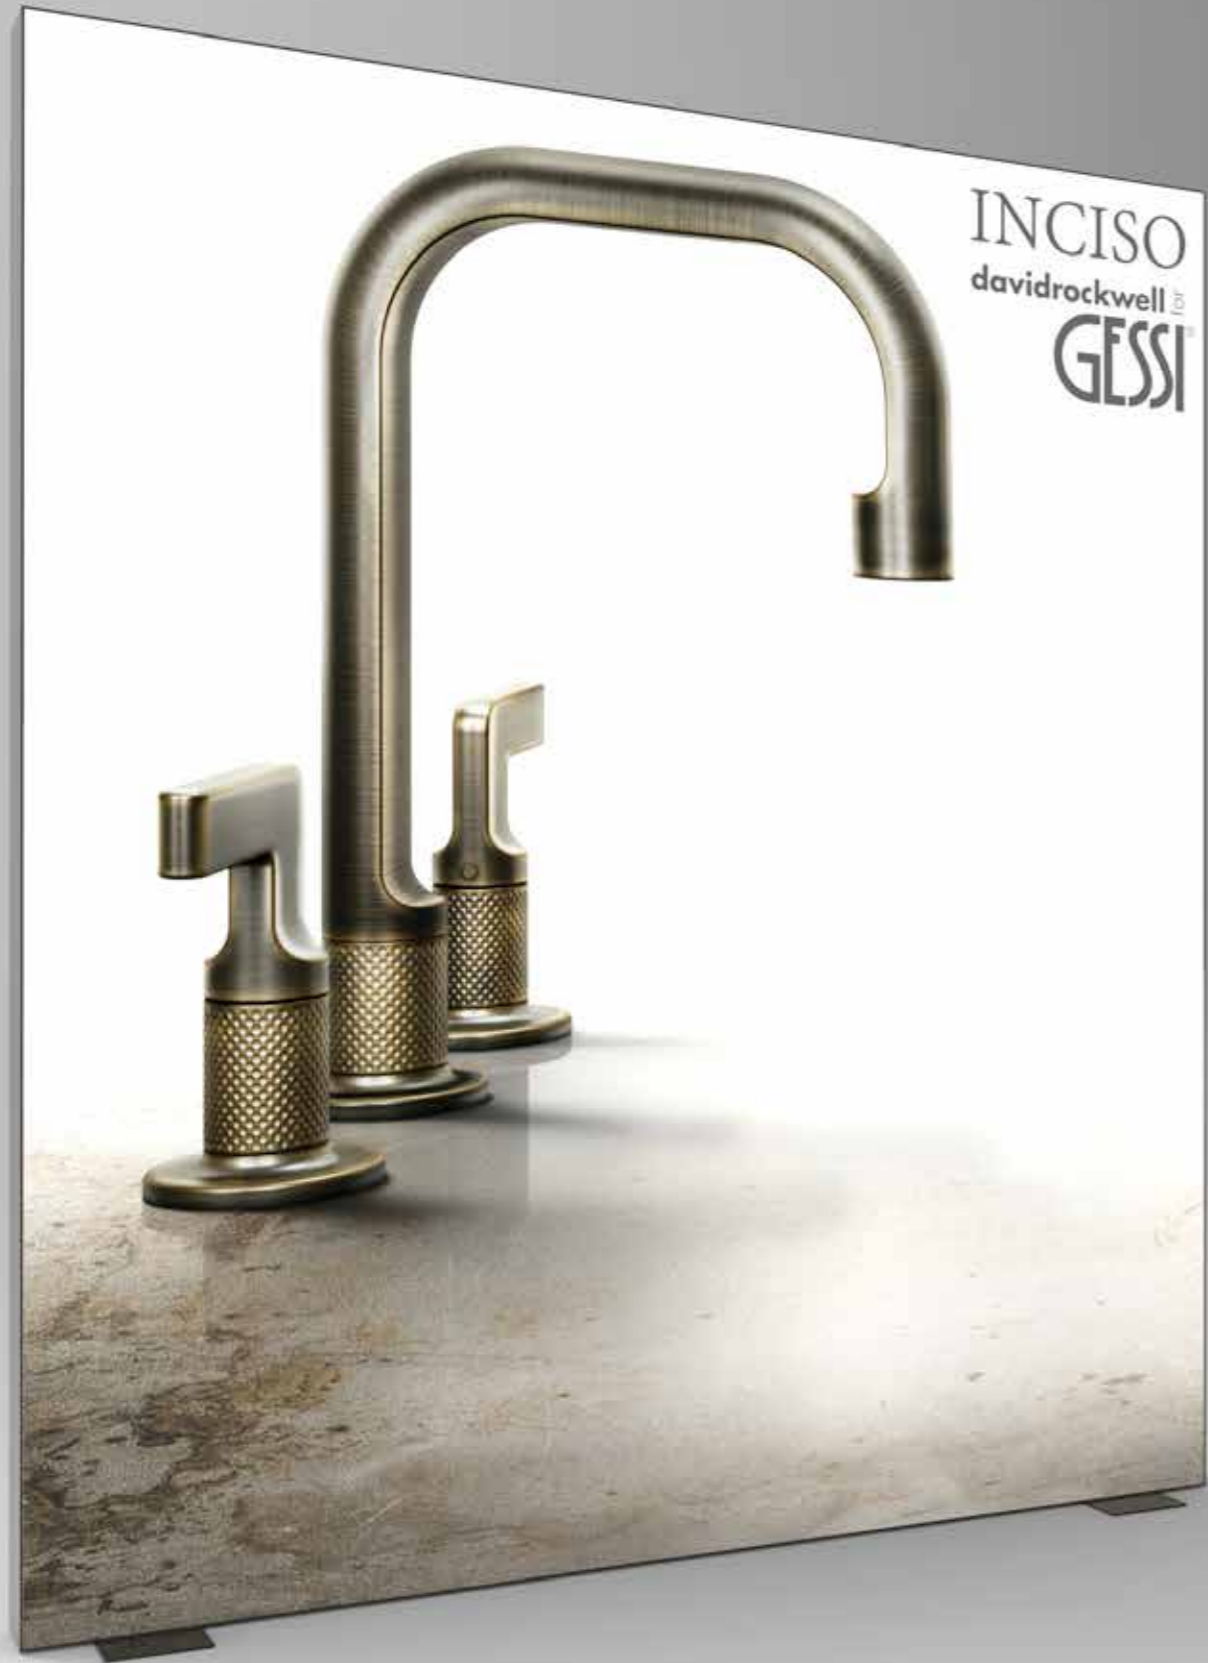

58521#727
brushed brass PVD

58521#246
gold PVD

58521#030
copper PVD

INCISO | Setting 1

PF40266_{expo} + PF40263_{light panel}

INCISO | Light panel PF40263

light panel

INCISO | WALL panel PF40264