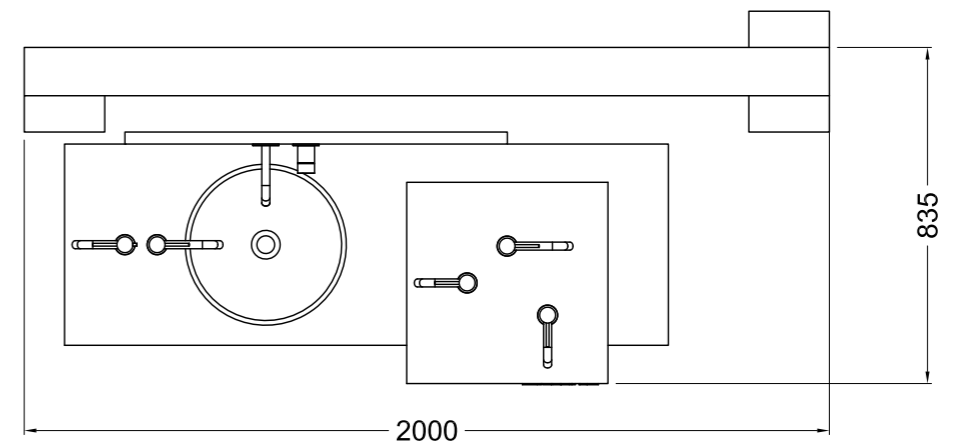

GESSI Setting 1
PF40231 expo + **PF40232**
stand alone light panel