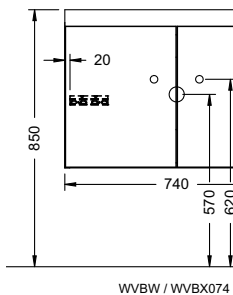

DURASTYLE COMPACT