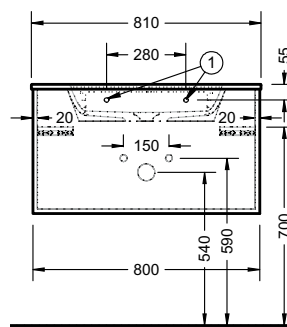

SEDP081/SEDN081