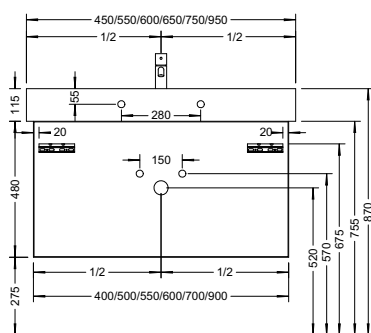

VAL

WNG040/WVNG050
WVNI090/050/055/060/070/090
WVNHO50/055/060/070/090
WVNI055/060/070/090