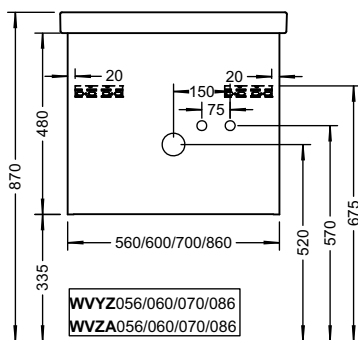

ACANTO

Подробные инструкции по монтажу и актуальные схемы монтажа вы найдете на сайте www.burgbad.com.