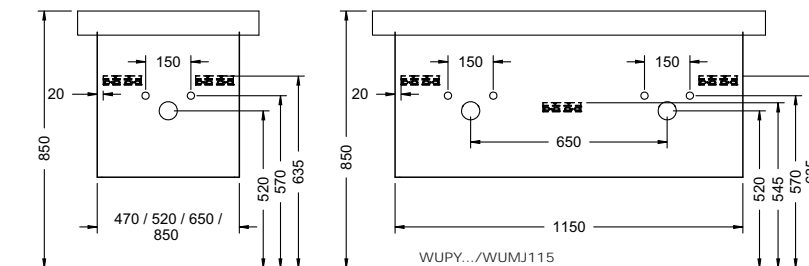

MYDAY

IT

IT

PRECIOSA

PRECIOSA II

RENOVA NR. 1 COMPRIMO

RENOVA

Подробные инструкции по монтажу и актуальные схемы монтажа вы найдете на сайте www.burgbad.com.