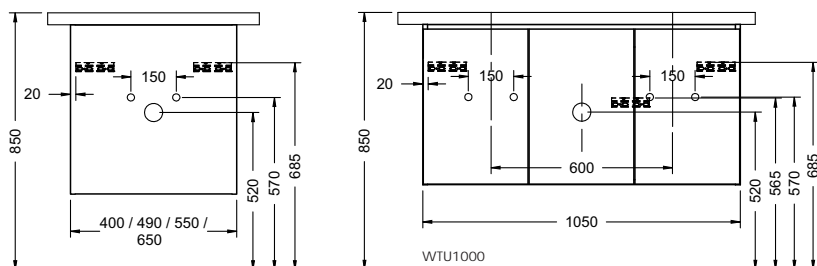

VERO

VERO AIR

2ND FLOOR

STARCK 3