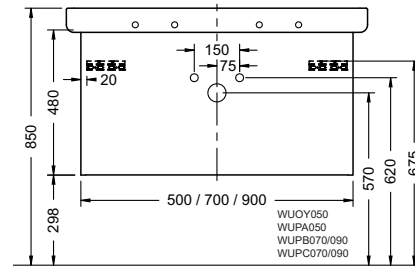

MYDAY

IT

IT

PRECIOSA

PRECIOSA II

RENOVA NR. 1 COMPRIMO

RENOVA

Подробные инструкции по монтажу и актуальные схемы монтажа вы найдете на сайте www.burgbad.com.