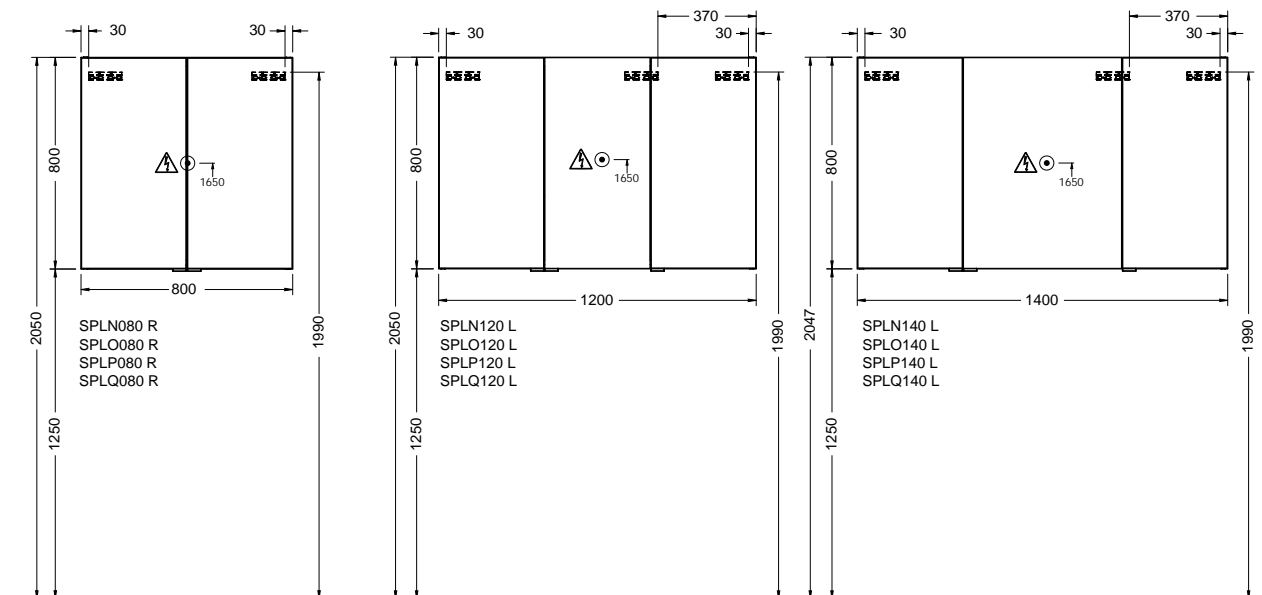

RL30

ШИРИНА КОРПУСА	MASS A VON KОРПУСАУСSENSEITE*
800 mm	...
1200 mm	425 mm
1400 mm	425 mm
1600 mm	825 mm

ТИПОВОЙ	ШИРИНА НИШИ	ВЫСОТА НИШИ	НИШЕН-ТИЕФЕ	ШИРИНА КОРПУСА	ВЫСОТА КОРПУСА
SPLR/SPLS080	790 mm	780 mm	150 mm	782 mm	768 mm
SPLR/SPLS120	1190 mm	780 mm	150 mm	1182 mm	768 mm
SPLR/SPLS140	1390 mm	780 mm	150 mm	1382 mm	768 mm
SPLR/SPLS160	1590 mm	780 mm	150 mm	1582 mm	768 mm

Подробные инструкции по монтажу и актуальные схемы монтажа вы найдете на сайте www.burgbad.com.