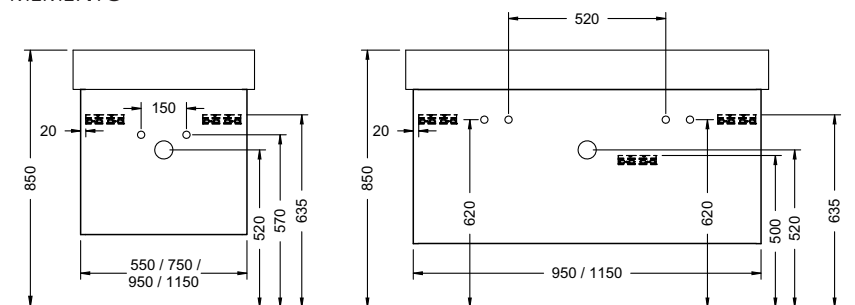

AVENTO

MEMENTO

METRIC ART

OMNIA ARCHITEKTURA

SUBWAY 2.0

Подробные инструкции по монтажу и актуальные схемы монтажа вы найдете на сайте www.burgbad.com.