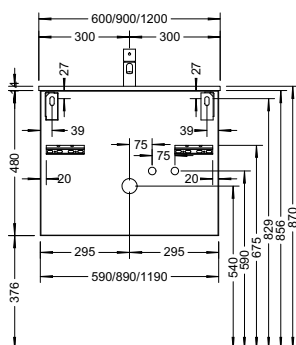

WVAJ059 WT 14mm
WVAJ089
WVAM059 / WVAM089 / WVAM119