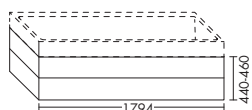

ВАННА ИЗ МИНЕРАЛЬНОГО ЛИТЬЯ, ПРЯМОУГОЛЬНАЯ

цвета

Бриллиантово-белый № C0001 (Standard)

Бархатисто-белый № C0037 Наценка: **308,-**

В комплект поставки входит

Сточно-переливная арматура Multiplex производства Viega. Модель: 6163.1 + комплектующий набор, модель: 6154.0 (розетка перелива и конус клапана). см. стр.: 274.

Включая

материал

Минеральное литьё: композиционный материал из порошка натурального камня и полиэфировой смолы в качестве связующего вещества. Поверхность из полиэстра. Хорошие грязеотталкивающие свойства благодаря гладкой беспористой поверхности.

- выравнивающая рама
- Сливная и переливная гарнитура
- глубина ванной: 456 мм
- полезный объем: 290 литров
- вес: 185 кг

высота: 590 - 610 мм

MWAA...	глубина: 800 мм
...180	ширина: 1800 мм

4620,-

ЦВЕТА ОБЛИЦОВОК ВАННЫ И МЕБЕЛИ ДЛЯ ВАННОЙ

L2 F0797 белый, матовый	L53 F1511 песочный, матовый	L25 F1512 камыш, матовый	L27 F1517 светло-серый, матовый	L44 F1518 серый, матовый	L40 F1519 темно-серый, матовый	L30 F1520 антрацит матовый		
L1 F0778 белый, высокий блеск	L8 F0787 песочный, высокий блеск	L24 F0781 камыш, высокий блеск	L26 F1524 светло-серый, высокий блеск	L28 F0786 серый, высокий блеск	L39 F1330 темно-серый, высокий блеск	L29 F0782 антрацит высокого блеска		
E20 F1525 дуб, Fineline, светлый	E22 F2322 Аутентичный дуб	E6 F0784 дуб, натуральный	E21 F1526 эвкалипт	E23 F2323 Коньячный орех	E11 F0791 орех, натуральный	E12 F0943 дуб, светло-серый	E15 F0785 дуб, табачный	E17 F1028 дуб, черный

ОБЛИЦОВКА ДЛЯ ВАННОЙ, ПОДХОДЯЩАЯ К CRONO MWAA180

облицовка односторонняя
- профиль цоколя, благородная сталь

высота: 440 - 460 мм

SEAI...	глубина: 794 мм
...180	ширина: 1794 мм

1007,-

облицовка двухсторонняя
- профиль цоколя, благородная сталь

высота: 440 - 460 мм