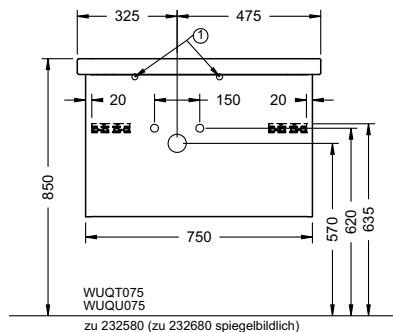

DARLING NEW

DURASTYLE

DURASTYLE

DURASTYLE COMPACT

ME BY STARCK