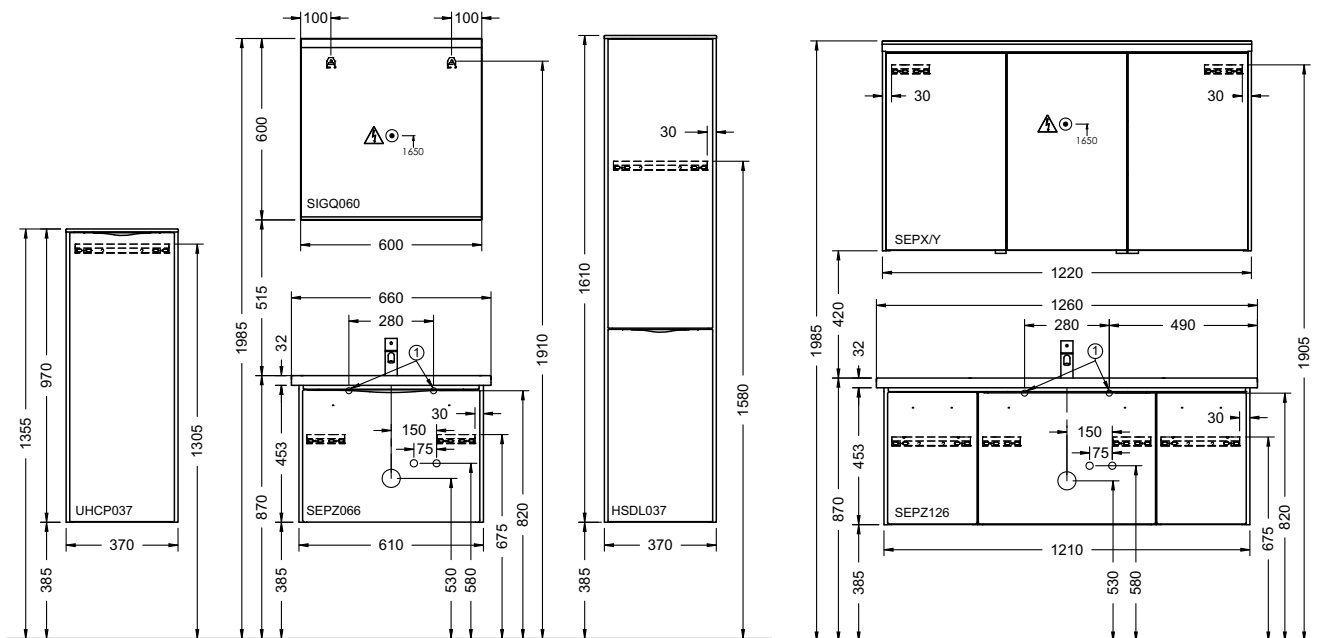

CALA 2.0

ГОСТЕВАЯ ВАННАЯ КОМНАТА