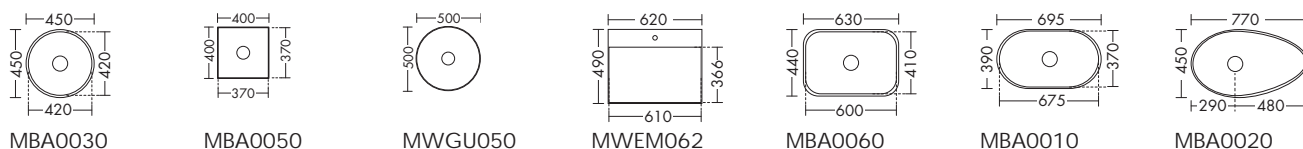

НАДСТАВНЫЕ УМЫВАЛЬНИКИ ИЗ МИНЕРАЛЬНОГО ЛИТЬЯ

* Maße variieren je nach Becken

шуруп-шпилька: не входит в комплект поставки.

ГОСТЕВАЯ ВАННАЯ КОМНАТА

КЕРАМИКА

версия R