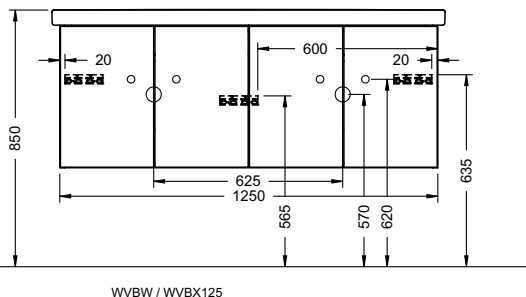

DURASTYLE COMPACT