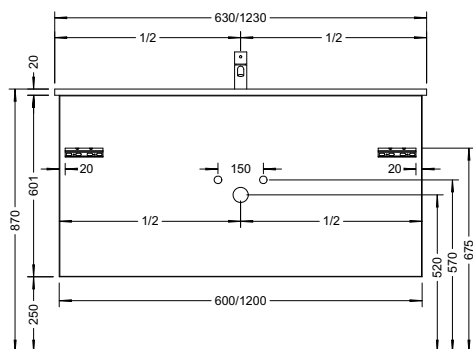

ME BY STARCK

WVMM060/WVMM120