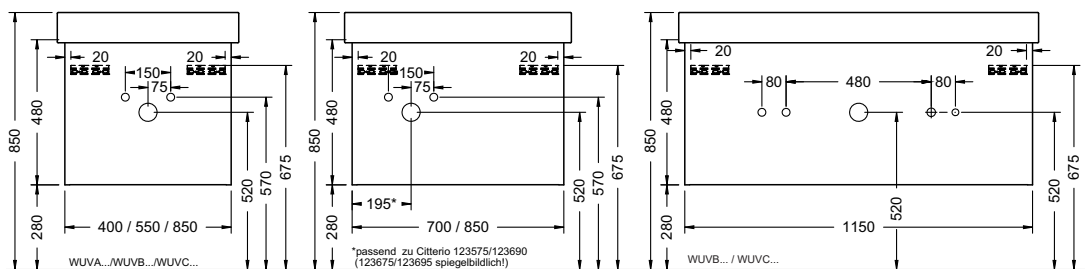

CITTERIO

ICON

Подробные инструкции по монтажу и актуальные схемы монтажа вы найдете на сайте www.burgbad.com.