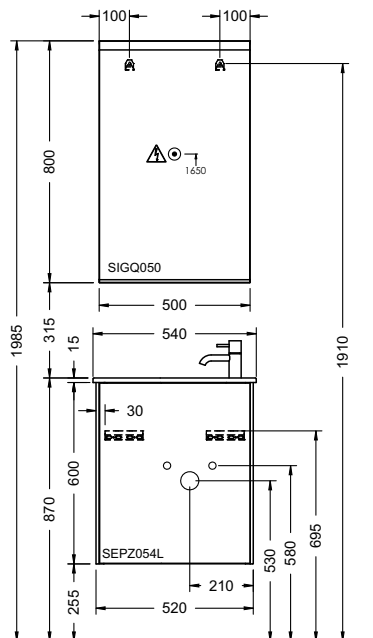

шуроп-шпилька: не входит в комплект поставки.

Подробные инструкции по монтажу и актуальные схемы монтажа вы найдете на сайте www.burgbad.com.