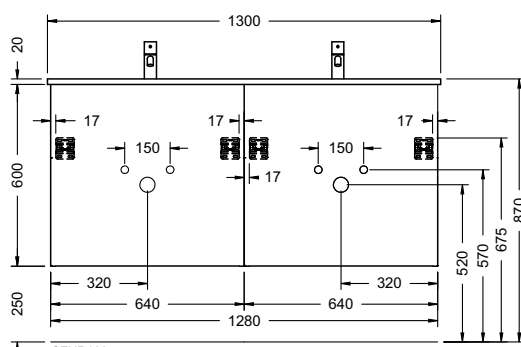

RENOVA NR.1 PLAN

SFUR128

XENO²