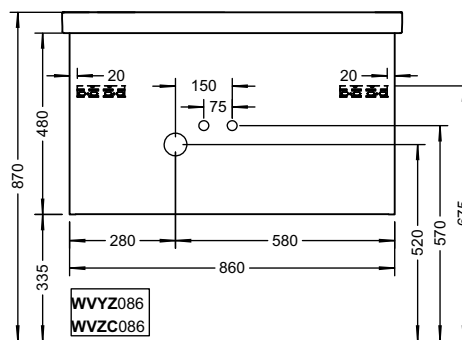

ACANTO

Подробные инструкции по монтажу и актуальные схемы монтажа вы найдете на сайте www.burgbad.com.