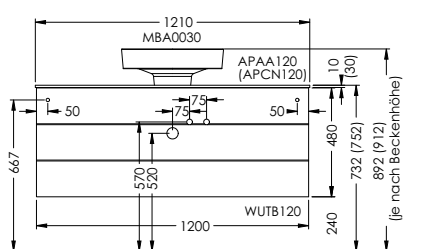

Чертежи с размерами

CRONO

шурп-шпилька: не входит в комплект поставки.

Подробные инструкции по монтажу и актуальные схемы монтажа вы найдете на сайте www.burgbad.com.