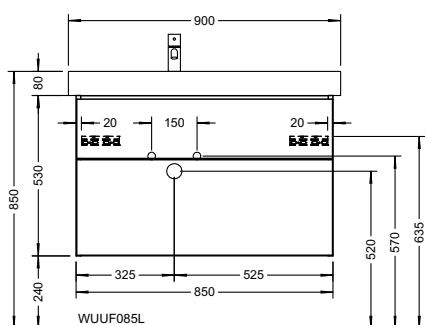

ICON

Подробные инструкции по монтажу и актуальные схемы монтажа вы найдете на сайте www.burgbad.com.