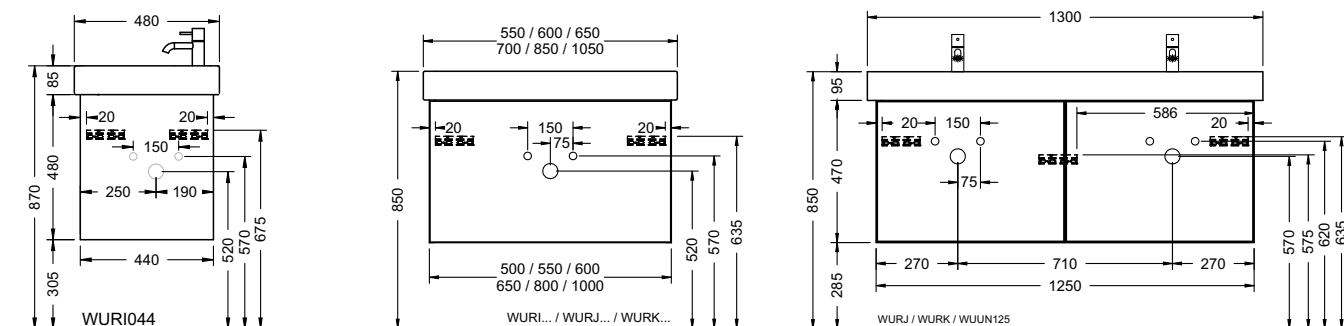

PRO A

PRO S

VAL

WNG040/WVNG050
WVNI090/050/055/060/070/090
WVNHO50/055/060/070/090
WVNI055/060/070/090