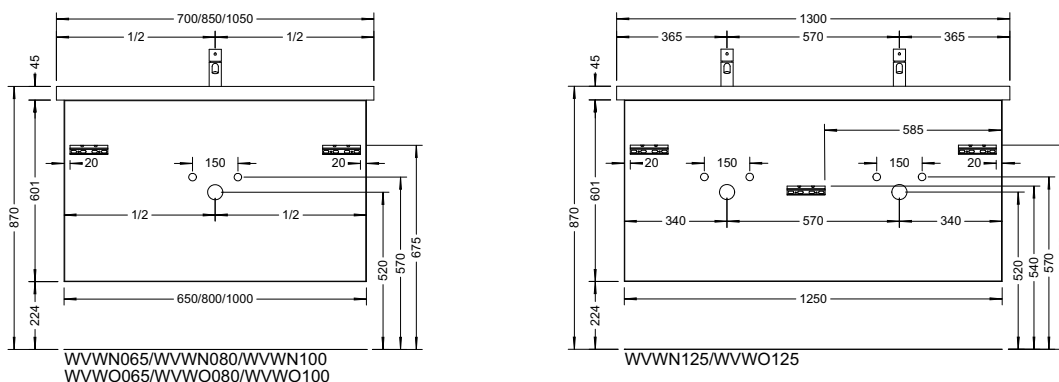

VERO

VERO AIR

2ND FLOOR

STARCK 3