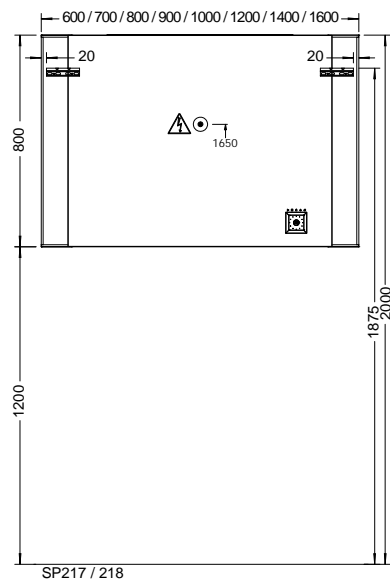

Чертежи с размерами

RL ROOM LIGHT

RL40 Room Light	278
RL30 Room Light	279

SYS 30 СИСТЕМНАЯ ПРОГРАММА

Тумбы под умывальник к прочим фирменным керамическим умывальникам

Duravit	280
Darling New, DuraStyle, DuraStyle Compact, ME by Stark, P3 Comforts, Starck 3, Vero, 2nd floor Ideal Standard	283
Connect Cube, Connect, Connect Air, Strada, Tonic II	
Kaldewei	285
Silenio, Puro, Cono, Centro	
Geberit	286
Acanto, Citterio, iCon, It!, myDay, Preciosa, Renova, Smyle, Xenos²	
Laufen	291
Living City, Living Square, Palace, Palomba, Pro A, Pro S, Val	
Villeroy&Boch	293
Avento, Memento, Metric Art, Omnia Architectura, Subway 2.0, Venticello, Vivia	
Vitra	295
Metropole, S50, T4	

SYS 20 ДИЗАЙНЕРСКИЕ КОЛЛЕКЦИИ

BADU	296
Badu Гостевая ванная комната	297
BEL	298
Bel Гостевая ванная комната	303
CALA 2.0	305
Cala Гостевая ванная комната	305
COCO	306
CRONO	308
Crono Гостевая ванная комната	314
DIVA 2.0	315
Diva 2.0 Гостевая ванная комната	315
ESSENTO	320
Essento Гостевая ванная комната	323
MYA	328
ORELL	329
Orell Гостевая ванная комната	330
PLI	331
Pli Гостевая ванная комната	333
SINEA 1.0	334
Sinea 1.0 Гостевая ванная комната	336
SINEA 2.0	337
Sinea 2.0 Гостевая ванная комната	339
YSO	340
YUMO	344
Yumo Гостевая ванная комната	346

SYS 10 КОРОТКИЙ СРОК ПРОИЗВОДСТВА

EQIO	316
Eqio Гостевая ванная комната	319
IVEO	324
Iveo Гостевая ванная комната	324
JUNIT	326

RL40

*rechte Version abgebildet, linke Version spiegelbildlich

Подробные инструкции по монтажу и актуальные схемы монтажа вы найдете на сайте www.burgbad.com.