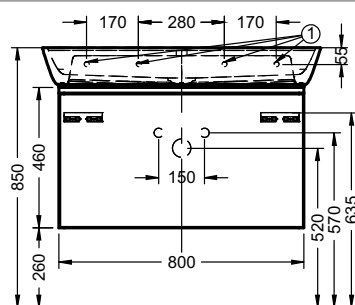

BEL МИНЕРАЛЬНОЕ ЛИТЬЁ

шуроп-шпилька: не входит в комплект поставки.

Подробные инструкции по монтажу и актуальные схемы монтажа вы найдете на сайте www.burgbad.com.