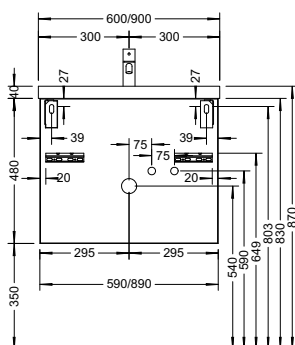

WVAJ059 WT 40mm
WVAJ089
WVAM059 / WVAM089