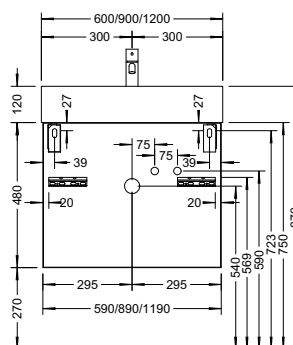

WVAJ059 WT 120mm
WVAJ089 / WVAJ119
WVAM059 / WVAM089