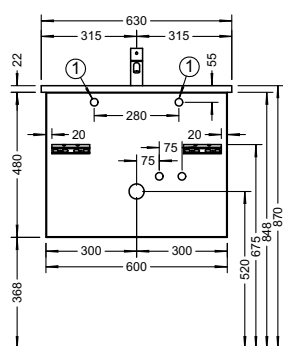

BEL КЕРАМИКА