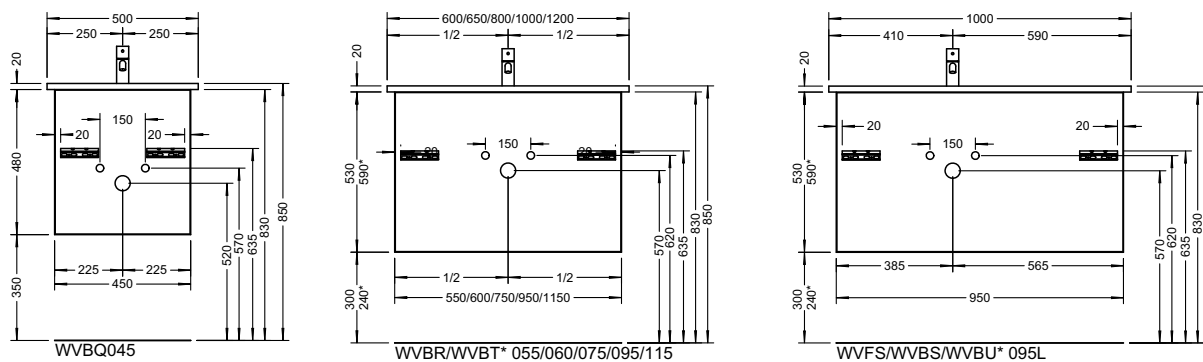

VENTICELLO