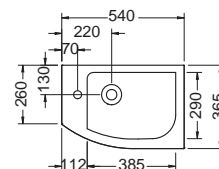

шуроп-шпилька: не входит в комплект поставки.

Подробные инструкции по монтажу и актуальные схемы монтажа вы найдете на сайте www.burgbad.com.