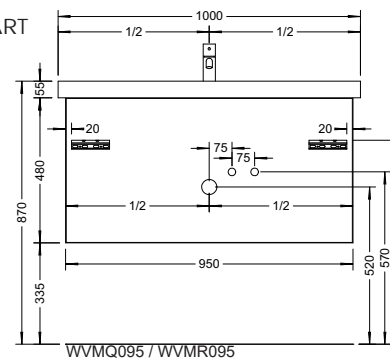

AVENTO

MEMENTO

METRIC ART

OMNIA ARCHITEKTURA

SUBWAY 2.0

Подробные инструкции по монтажу и актуальные схемы монтажа вы найдете на сайте www.burgbad.com.