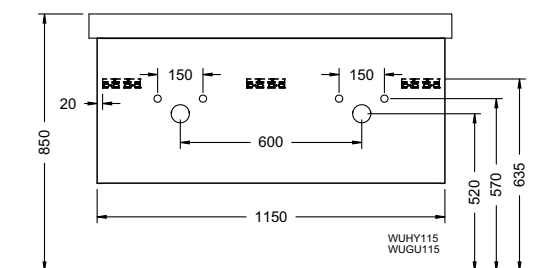

ICON

Подробные инструкции по монтажу и актуальные схемы монтажа вы найдете на сайте www.burgbad.com.