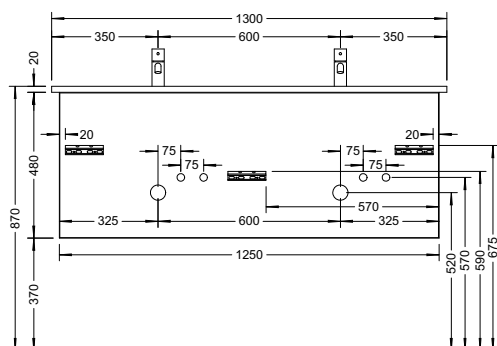

ME BY STARCK

WVML125

P3 COMFORTS

Подробные инструкции по монтажу и актуальные схемы монтажа вы найдете на сайте www.burgbad.com.