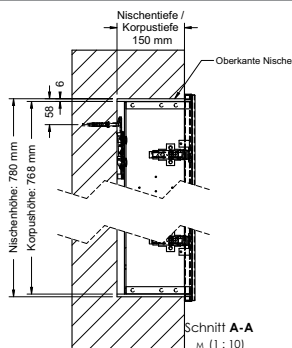

RL30

ШИРИНА КОРПУСА	MASS A VON KОРПУСАУСSENSEITE*
800 mm	...
1200 mm	425 mm
1400 mm	425 mm
1600 mm	825 mm

ТИПОВОЙ	ШИРИНА НИШИ	ВЫСОТА НИШИ	НИШЕН-ТИЕФЕ	ШИРИНА КОРПУСА	ВЫСОТА КОРПУСА
SPLR/SPLS080	790 mm	780 mm	150 mm	782 mm	768 mm
SPLR/SPLS120	1190 mm	780 mm	150 mm	1182 mm	768 mm
SPLR/SPLS140	1390 mm	780 mm	150 mm	1382 mm	768 mm
SPLR/SPLS160	1590 mm	780 mm	150 mm	1582 mm	768 mm

Подробные инструкции по монтажу и актуальные схемы монтажа вы найдете на сайте www.burgbad.com.