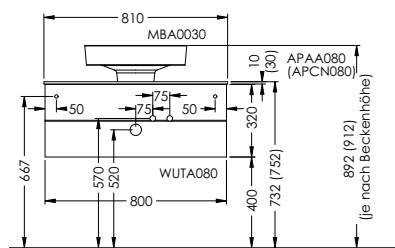

Чертежи с размерами

CRONO

шурп-шпилька: не входит в комплект поставки.

Подробные инструкции по монтажу и актуальные схемы монтажа вы найдете на сайте www.burgbad.com.