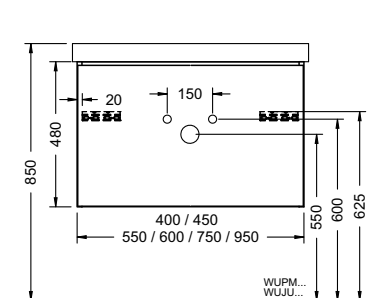

SUBWAY 2.0

Подробные инструкции по монтажу и актуальные схемы монтажа вы найдете на сайте www.burgbad.com.