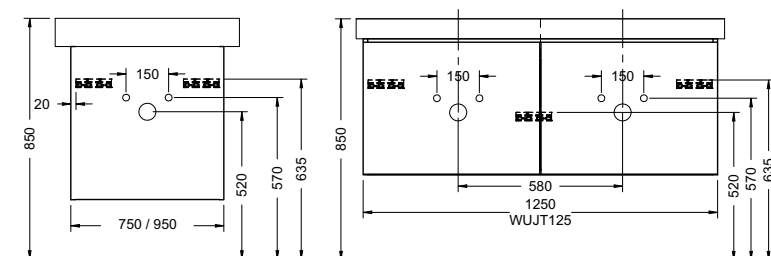

OMNIA ARCHITEKTURA