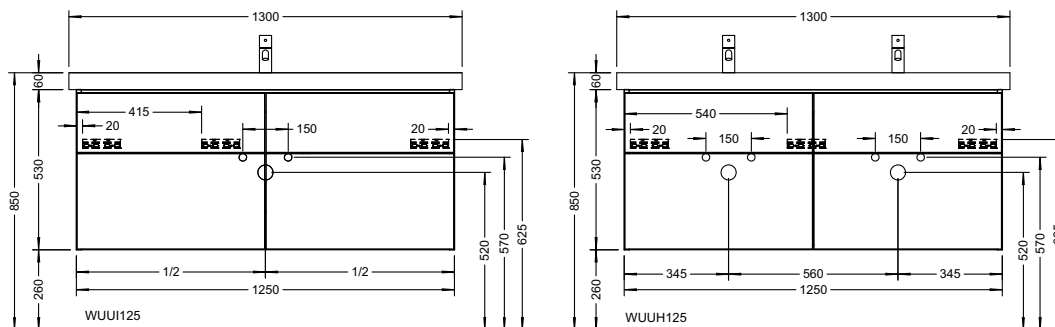

SUBWAY 2.0

VENTICELLO

VIVIA