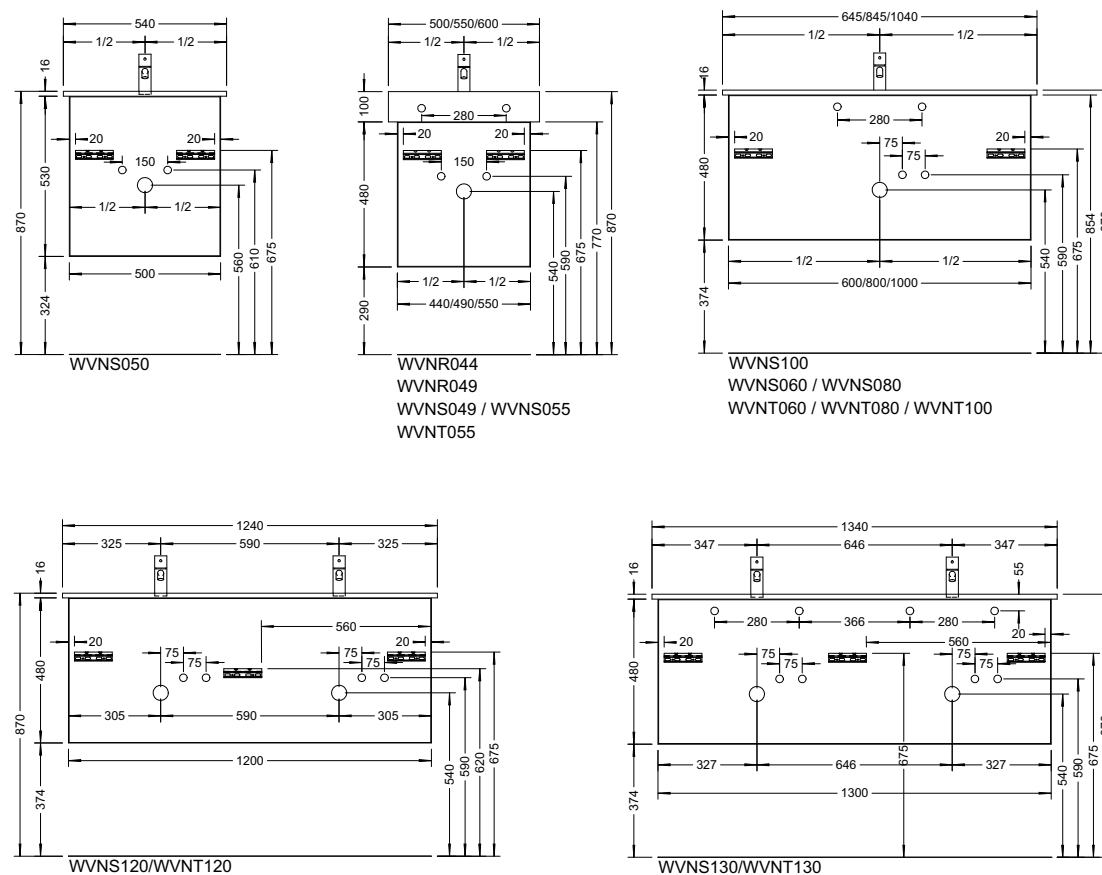

CONNECT AIR