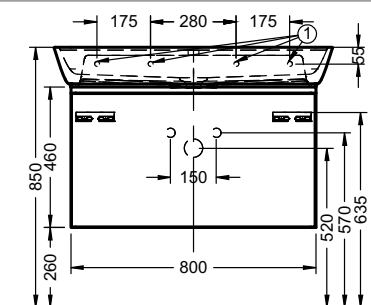

BEL МИНЕРАЛЬНОЕ ЛИТЬЁ

шуроп-шпилька: не входит в комплект поставки.

Подробные инструкции по монтажу и актуальные схемы монтажа вы найдете на сайте www.burgbad.com.