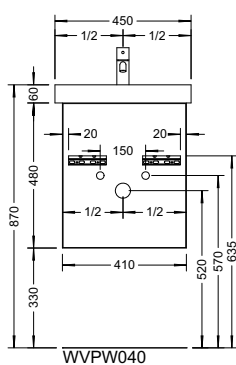

AVENTO

MEMENTO

METRIC ART

OMNIA ARCHITEKTURA

SUBWAY 2.0

Подробные инструкции по монтажу и актуальные схемы монтажа вы найдете на сайте www.burgbad.com.