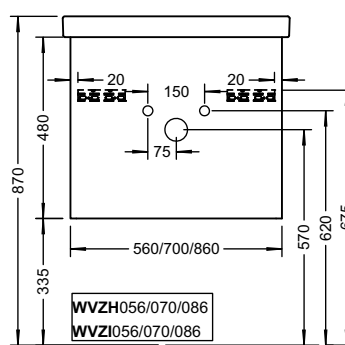

ACANTO

Подробные инструкции по монтажу и актуальные схемы монтажа вы найдете на сайте www.burgbad.com.