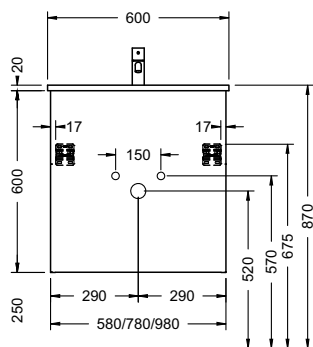

RENOVA NR.1 PLAN

WWC058/078/098