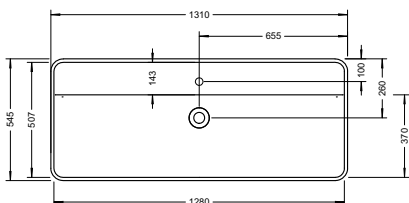

BEL МИНЕРАЛЬНОЕ ЛИТЬЁ