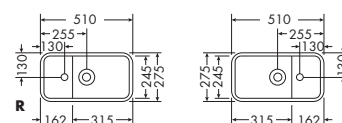

**МИНЕРАЛЬНОЕ
ЛИТЬЁ**

SIEF040L
SIHO040L

Подробные инструкции по монтажу и актуальные схемы монтажа вы найдете на сайте www.burgbad.com.