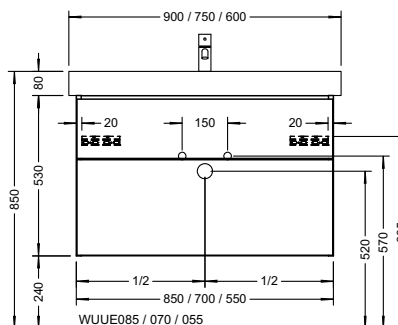

ICON

Подробные инструкции по монтажу и актуальные схемы монтажа вы найдете на сайте www.burgbad.com.