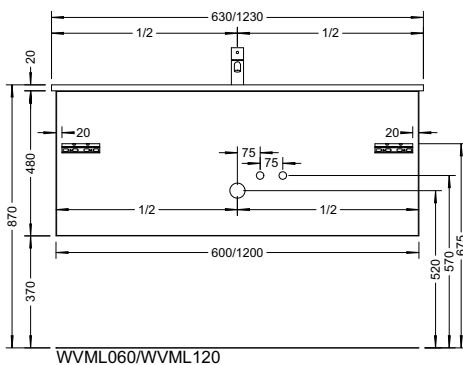

ME BY STARCK