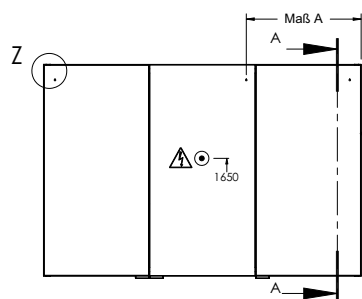

RL30

ШИРИНА КОРПУСА	MASS A VON KОРПУСАУСSENSEITE*
800 mm	...
1200 mm	425 mm
1400 mm	425 mm
1600 mm	825 mm

ТИПОВОЙ	ШИРИНА НИШИ	ВЫСОТА НИШИ	НИШЕН-ТИЕФЕ	ШИРИНА КОРПУСА	ВЫСОТА КОРПУСА
SPLR/SPLS080	790 mm	780 mm	150 mm	782 mm	768 mm
SPLR/SPLS120	1190 mm	780 mm	150 mm	1182 mm	768 mm
SPLR/SPLS140	1390 mm	780 mm	150 mm	1382 mm	768 mm
SPLR/SPLS160	1590 mm	780 mm	150 mm	1582 mm	768 mm

Подробные инструкции по монтажу и актуальные схемы монтажа вы найдете на сайте www.burgbad.com.