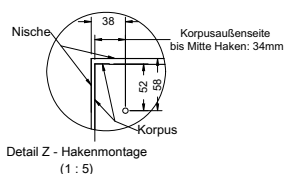

RL30

ШИРИНА КОРПУСА	MASS A VON KОРПУСАУСSENSEITE*
800 mm	...
1200 mm	425 mm
1400 mm	425 mm
1600 mm	825 mm

ТИПОВОЙ	ШИРИНА НИШИ	ВЫСОТА НИШИ	НИШЕН-ТИЕФЕ	ШИРИНА КОРПУСА	ВЫСОТА КОРПУСА
SPLR/SPLS080	790 mm	780 mm	150 mm	782 mm	768 mm
SPLR/SPLS120	1190 mm	780 mm	150 mm	1182 mm	768 mm
SPLR/SPLS140	1390 mm	780 mm	150 mm	1382 mm	768 mm
SPLR/SPLS160	1590 mm	780 mm	150 mm	1582 mm	768 mm

Подробные инструкции по монтажу и актуальные схемы монтажа вы найдете на сайте www.burgbad.com.