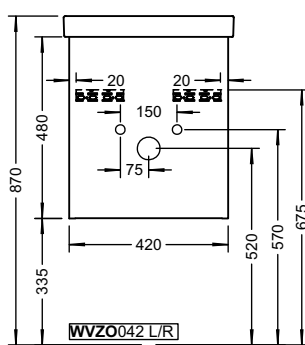

ACANTO

Подробные инструкции по монтажу и актуальные схемы монтажа вы найдете на сайте www.burgbad.com.