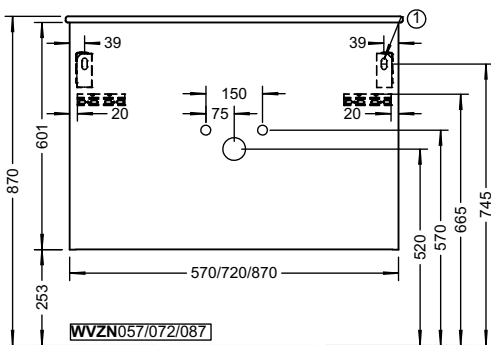

ACANTO

Подробные инструкции по монтажу и актуальные схемы монтажа вы найдете на сайте www.burgbad.com.