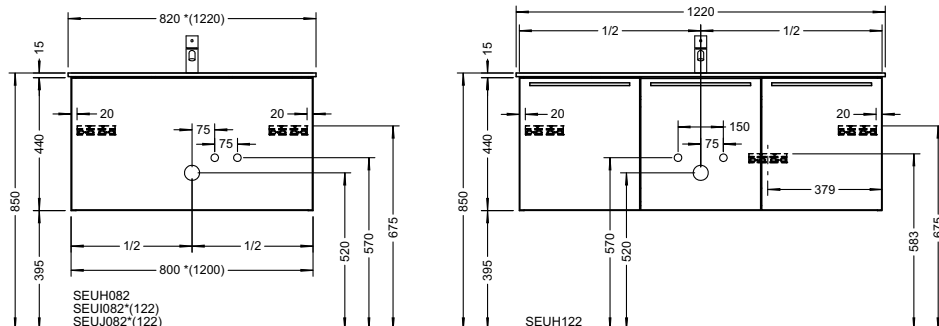

BEL

СТЕКЛО

НАДСТАВНЫЕ УМЫВАЛЬНИКИ ИЗ МИНЕРАЛЬНОГО ЛИТЬЯ

* Maße variieren je nach Becken

шуруп-шпилька: не входит в комплект поставки.

ГОСТЕВАЯ ВАННАЯ КОМНАТА

КЕРАМИКА

версия R

**МИНЕРАЛЬНОЕ | СТЕКЛО
ЛИТЬЁ**

**МИНЕРАЛЬНОЕ
ЛИТЬЁ**

SIEF040L
SIHO040L

Подробные инструкции по монтажу и актуальные схемы монтажа вы найдете на сайте www.burgbad.com.