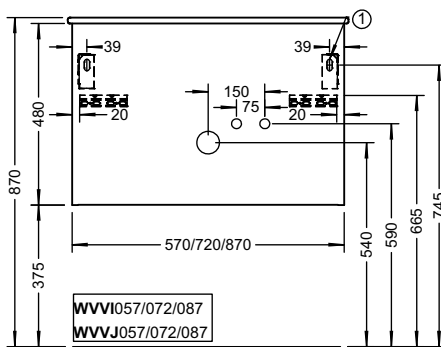

ACANTO

Подробные инструкции по монтажу и актуальные схемы монтажа вы найдете на сайте www.burgbad.com.