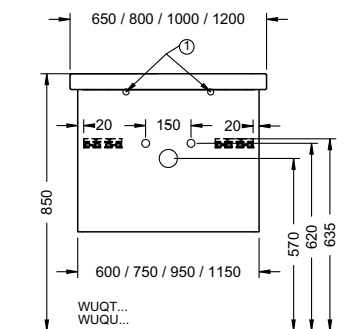

DARLING NEW

DURASTYLE

DURASTYLE

DURASTYLE COMPACT

ME BY STARCK