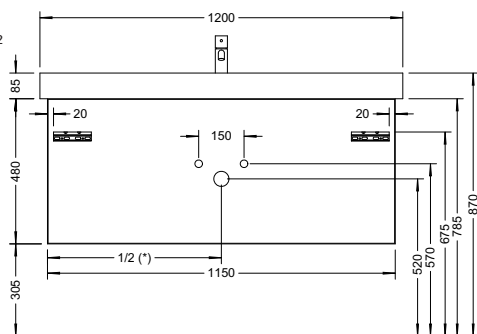

XENO²

WUVF_WUVG_WUVH
(*) WUVF_WUVH085 = 320mm