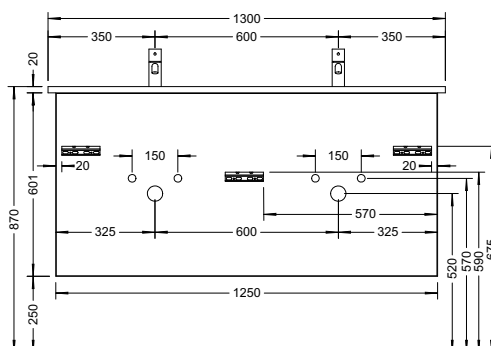

ME BY STARCK

WVMM125

P3 COMFORTS

Подробные инструкции по монтажу и актуальные схемы монтажа вы найдете на сайте www.burgbad.com.