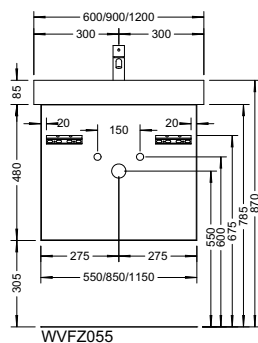

WVFZ055
WVFZ085/WVFZ115
WVGA055/WVGA085/WVGA115