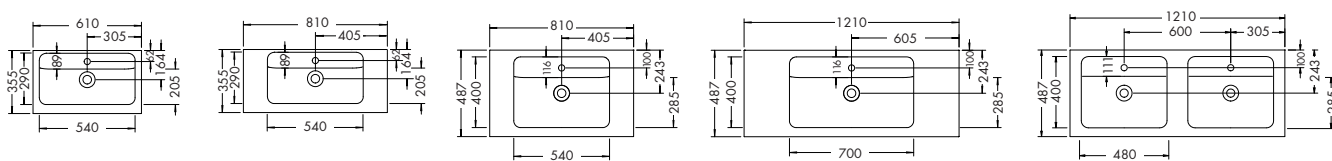

BEL МИНЕРАЛЬНОЕ ЛИТЬЁ

SEMU061