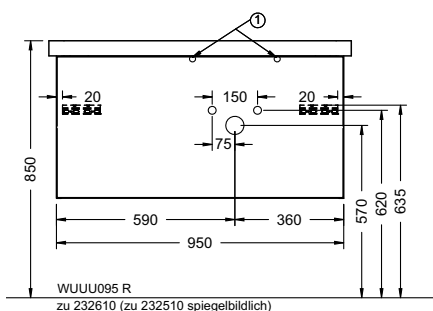

DARLING NEW

DURASTYLE

DURASTYLE

DURASTYLE COMPACT

ME BY STARCK