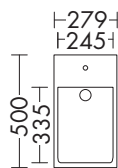

CRONO

ГОСТЕВАЯ ВАННАЯ КОМНАТА

шуруп-шпилька: не входит в комплект поставки.

Подробные инструкции по монтажу и актуальные схемы монтажа вы найдете на сайте www.burgbad.com.