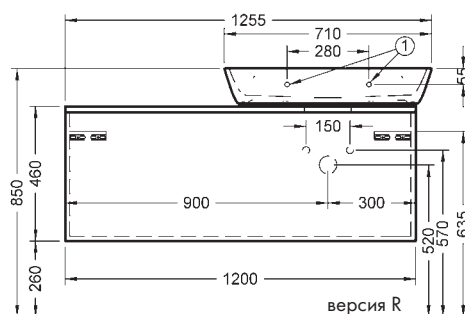

SEDW085

SEDW125

шуроп-шпилька: не входит в комплект поставки.

Подробные инструкции по монтажу и актуальные схемы монтажа вы найдете на сайте www.burgbad.com.