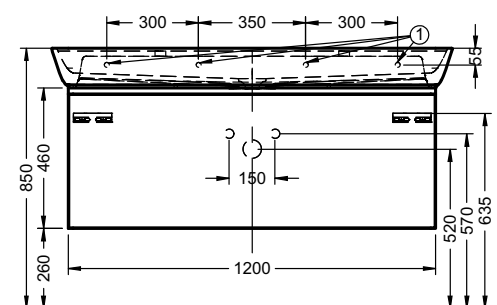

SEIW051/SEIW051

SEIX071