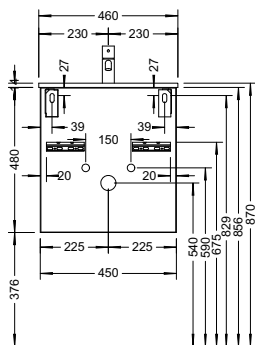

SILENIO I PURO I CONO I CENTRO

WVAK045 WT 14mm