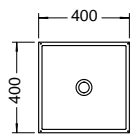

CRONO

MBA0050