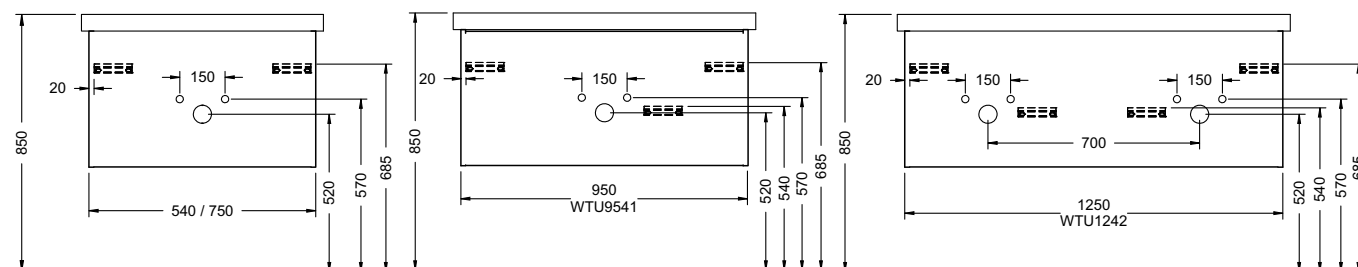

MYDAY

IT

IT

PRECIOSA

PRECIOSA II

RENOVA NR. 1 COMPRIMO

RENOVA

Подробные инструкции по монтажу и актуальные схемы монтажа вы найдете на сайте www.burgbad.com.