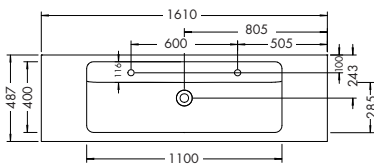

BEL МИНЕРАЛЬНОЕ ЛИТЬЁ

Подробные инструкции по монтажу и актуальные схемы монтажа вы найдете на сайте www.burgbad.com.