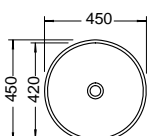

MBA0030/0031