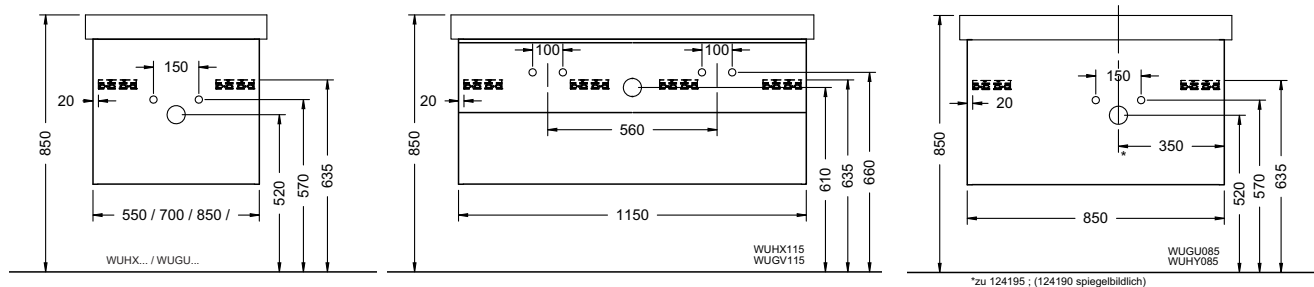

ICON

Подробные инструкции по монтажу и актуальные схемы монтажа вы найдете на сайте www.burgbad.com.