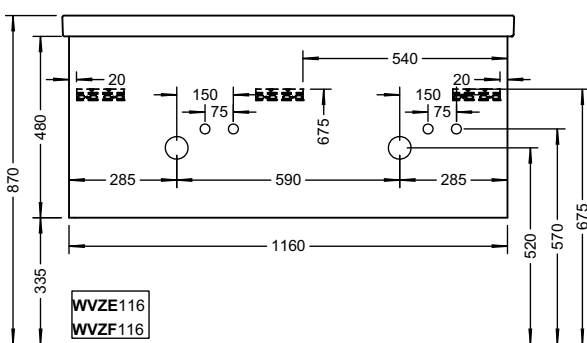

ACANTO

Подробные инструкции по монтажу и актуальные схемы монтажа вы найдете на сайте www.burgbad.com.