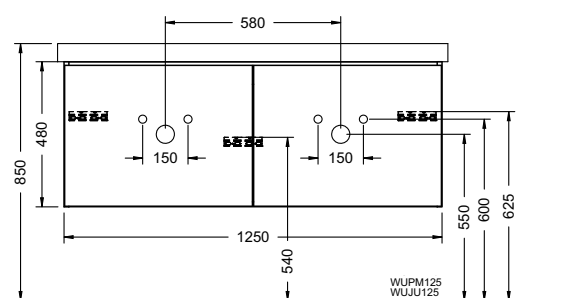

SUBWAY 2.0

Подробные инструкции по монтажу и актуальные схемы монтажа вы найдете на сайте www.burgbad.com.