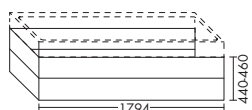

ВАННА ИЗ МИНЕРАЛЬНОГО ЛИТЬЯ, ПРЯМОУГОЛЬНАЯ

цвета

Бриллиантово-белый № C0001 (Standard)

Бархатисто-белый № C0037 Наценка: **308,-**

В комплект поставки входит

Сточно-переливная арматура Multiplex производства Viega. Модель: 6163.1 + комплектующий набор, модель: 6154.0 (розетка перелива и конус клапана). см. стр.: 274.

Включая

материал

Минеральное литьё: композиционный материал из порошка натурального камня и полиэфировой смолы в качестве связующего вещества. Поверхность из полиэстра. Хорошие грязеотталкивающие свойства благодаря гладкой беспористой поверхности.

- выравнивающая рама
- Сливная и переливная гарнитура
- глубина ванной: 456 мм
- полезный объем: 290 литров
- вес: 185 кг

высота: 590 - 610 мм

MWAA...	глубина: 800 мм
...180	ширина: 1800 мм

4620,-

ЦВЕТА ОБЛИЦОВОК ВАННЫ И МЕБЕЛИ ДЛЯ ВАННОЙ

L2 F0797 белый, матовый	L53 F1511 песочный, матовый	L25 F1512 камыш, матовый	L27 F1517 светло-серый, матовый	L44 F1518 серый, матовый	L40 F1519 темно-серый, матовый	L30 F1520 антрацит матовый		
L1 F0778 белый, высокий блеск	L8 F0787 песочный, высокий блеск	L24 F0781 камыш, высокий блеск	L26 F1524 светло-серый, высокий блеск	L28 F0786 серый, высокий блеск	L39 F1330 темно-серый, высокий блеск	L29 F0782 антрацит высокого блеска		
E20 F1525 дуб, Fineline, светлый	E22 F2322 Аутентичный дуб	E6 F0784 дуб, натуральный	E21 F1526 эвкалипт	E23 F2323 Коньячный орех	E11 F0791 орех, натуральный	E12 F0943 дуб, светло-серый	E15 F0785 дуб, табачный	E17 F1028 дуб, черный

ОБЛИЦОВКА ДЛЯ ВАННОЙ, ПОДХОДЯЩАЯ К CRONO MWAA180

облицовка односторонняя
- профиль цоколя, благородная сталь

высота: 440 - 460 мм

SEAI...	глубина: 794 мм
...180	ширина: 1794 мм

1007,-

облицовка двухсторонняя
- профиль цоколя, благородная сталь

высота: 440 - 460 мм