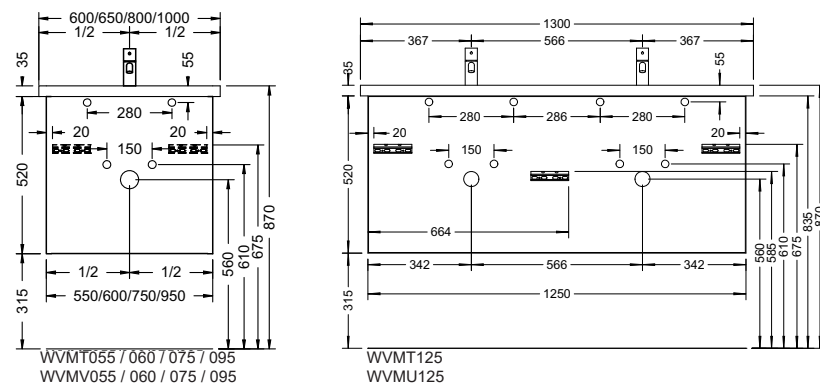

SUBWAY 2.0

VENTICELLO

VIVIA