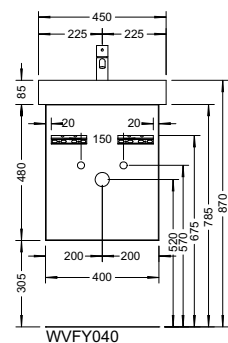

SMYLE

WVFY040