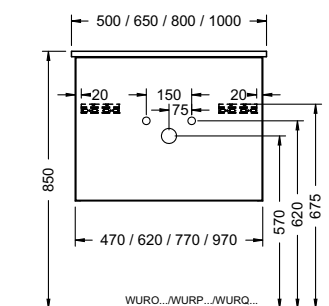

LIVING CITY

Ausführung rechts.

LIVING SQUARE

PALACE

PALOMBA