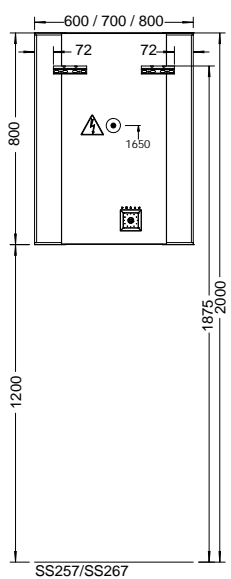

Чертежи с размерами

RL ROOM LIGHT

RL40 Room Light	278
RL30 Room Light	279

SYS 30 СИСТЕМНАЯ ПРОГРАММА

Тумбы под умывальник к прочим фирменным керамическим умывальникам

Duravit	280
Darling New, DuraStyle, DuraStyle Compact, ME by Stark, P3 Comforts, Starck 3, Vero, 2nd floor Ideal Standard	283
Connect Cube, Connect, Connect Air, Strada, Tonic II	
Kaldewei	285
Silenio, Puro, Cono, Centro	
Geberit	286
Acanto, Citterio, iCon, It!, myDay, Preciosa, Renova, Smyle, Xenos²	
Laufen	291
Living City, Living Square, Palace, Palomba, Pro A, Pro S, Val	
Villeroy&Boch	293
Avento, Memento, Metric Art, Omnia Architectura, Subway 2.0, Venticello, Vivia	
Vitra	295
Metropole, S50, T4	

SYS 20 ДИЗАЙНЕРСКИЕ КОЛЛЕКЦИИ

BADU	296
Badu Гостевая ванная комната	297
BEL	298
Bel Гостевая ванная комната	303
CALA 2.0	305
Cala Гостевая ванная комната	305
COCO	306
CRONO	308
Crono Гостевая ванная комната	314
DIVA 2.0	315
Diva 2.0 Гостевая ванная комната	315
ESSENTO	320
Essento Гостевая ванная комната	323
MYA	328
ORELL	329
Orell Гостевая ванная комната	330
PLI	331
Pli Гостевая ванная комната	333
SINEA 1.0	334
Sinea 1.0 Гостевая ванная комната	336
SINEA 2.0	337
Sinea 2.0 Гостевая ванная комната	339
YSO	340
YUMO	344
Yumo Гостевая ванная комната	346

SYS 10 КОРОТКИЙ СРОК ПРОИЗВОДСТВА

EQIO	316
Eqio Гостевая ванная комната	319
IVEO	324
Iveo Гостевая ванная комната	324
JUNIT	326

RL40

*rechte Version abgebildet, linke Version spiegelbildlich

Подробные инструкции по монтажу и актуальные схемы монтажа вы найдете на сайте www.burgbad.com.