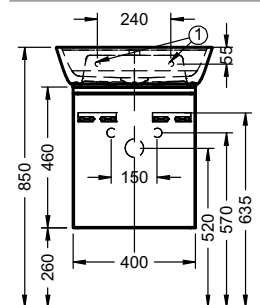

BEL МИНЕРАЛЬНОЕ ЛИТЬЁ