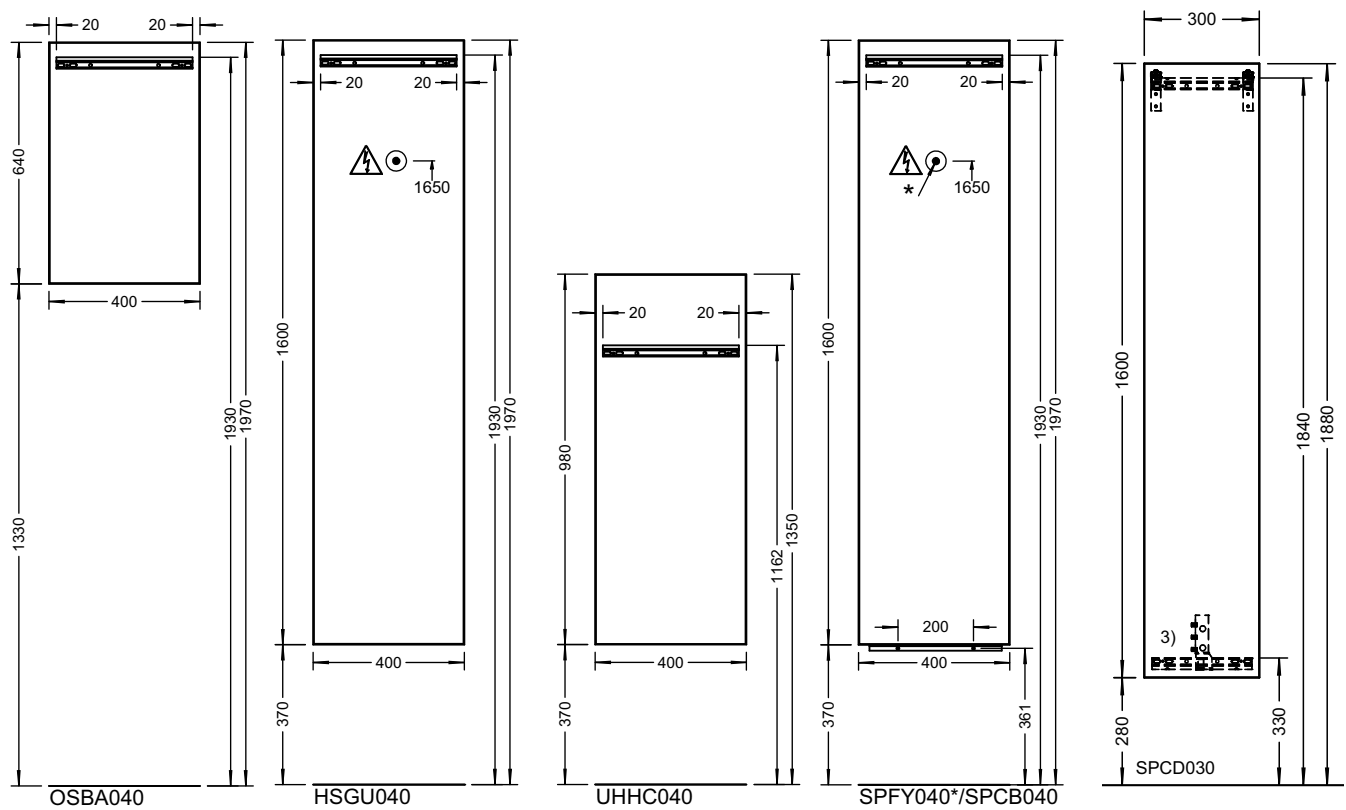

BEL

3) монтажную шину следует монтировать наоборот