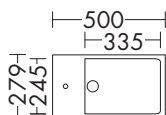

CRONO

ГОСТЕВАЯ ВАННАЯ КОМНАТА

шуруп-шпилька: не входит в комплект поставки.

Подробные инструкции по монтажу и актуальные схемы монтажа вы найдете на сайте www.burgbad.com.