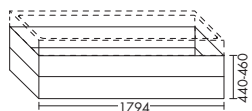

облицовка трехсторонняя
- профиль цоколя, благородная сталь

высота: 440 - 460 мм

SEAM...	глубина: 794 мм
...180 L/R	ширина: 1794 мм

2562,-

левая версия