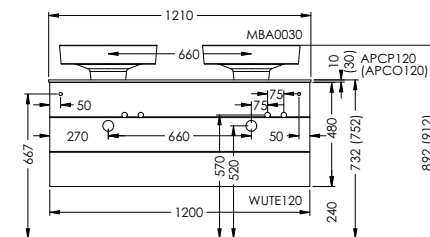

Чертежи с размерами

CRONO

шурп-шпилька: не входит в комплект поставки.

Подробные инструкции по монтажу и актуальные схемы монтажа вы найдете на сайте www.burgbad.com.