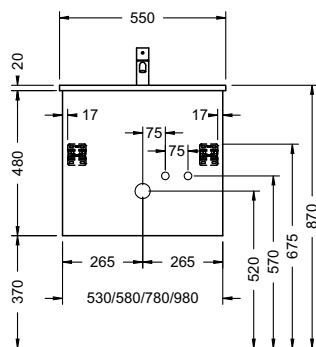

WWCP053/058/078/098
WWCQ058/078/098