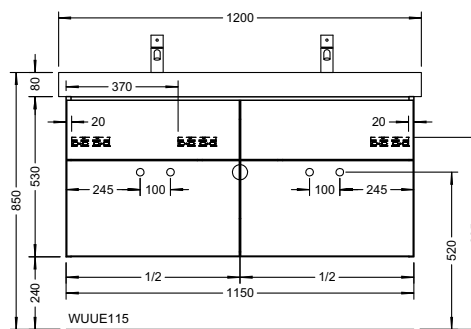

ICON

Подробные инструкции по монтажу и актуальные схемы монтажа вы найдете на сайте www.burgbad.com.