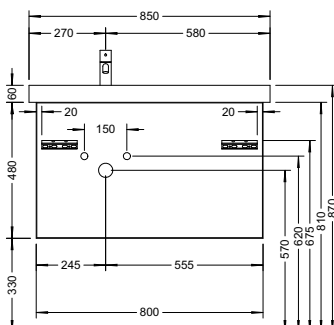

WVFO080 / WVFP080