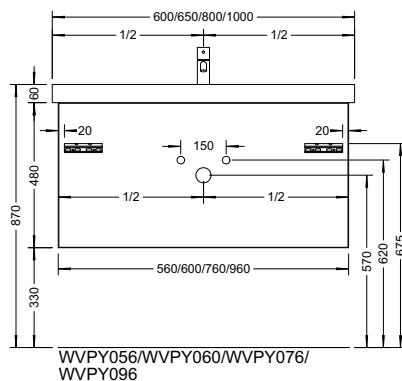

AVENTO

MEMENTO

METRIC ART

OMNIA ARCHITEKTURA

SUBWAY 2.0

Подробные инструкции по монтажу и актуальные схемы монтажа вы найдете на сайте www.burgbad.com.