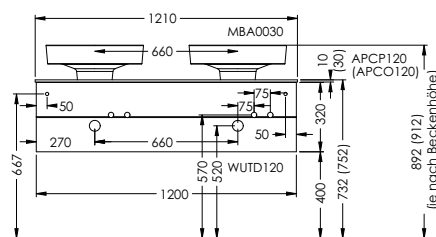

Чертежи с размерами

CRONO

шурп-шпилька: не входит в комплект поставки.

Подробные инструкции по монтажу и актуальные схемы монтажа вы найдете на сайте www.burgbad.com.