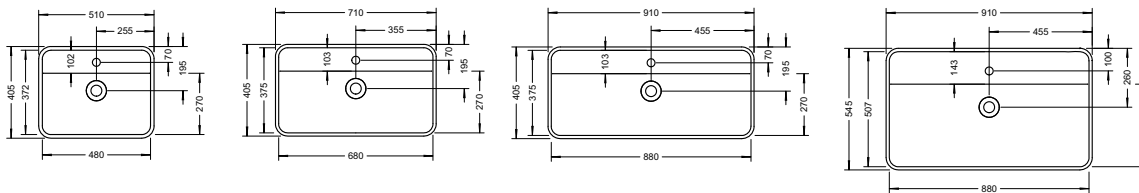

BEL МИНЕРАЛЬНОЕ ЛИТЬЁ