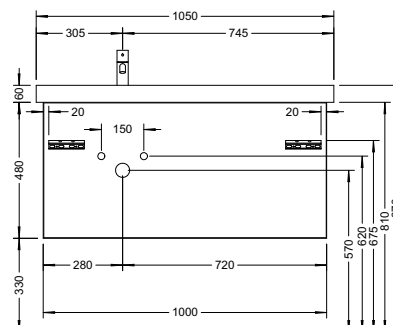

WVFO100 / WVFP100