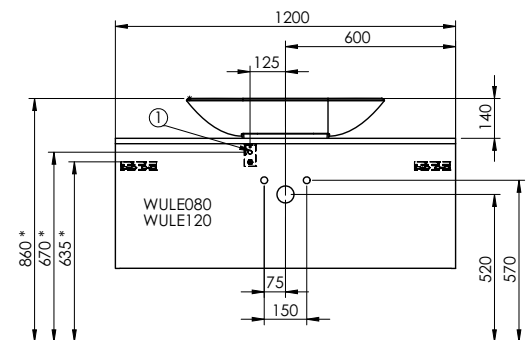

НАДСТАВНЫЕ УМЫВАЛЬНИКИ ИЗ МИНЕРАЛЬНОГО ЛИТЬЯ

* Maße variieren je nach Becken

шуруп-шпилька: не входит в комплект поставки.

ГОСТЕВАЯ ВАННАЯ КОМНАТА

КЕРАМИКА

версия R