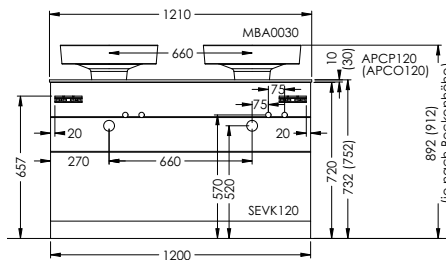

Чертежи с размерами

CRONO

шурп-шпилька: не входит в комплект поставки.

Подробные инструкции по монтажу и актуальные схемы монтажа вы найдете на сайте www.burgbad.com.