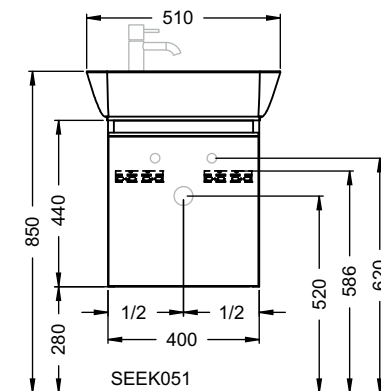

**МИНЕРАЛЬНОЕ | СТЕКЛО
ЛИТЬЁ**

**МИНЕРАЛЬНОЕ
ЛИТЬЁ**

SIEF040L
SIHO040L

Подробные инструкции по монтажу и актуальные схемы монтажа вы найдете на сайте www.burgbad.com.