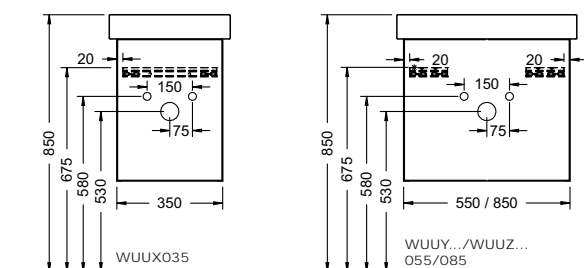

PRECIOSA II