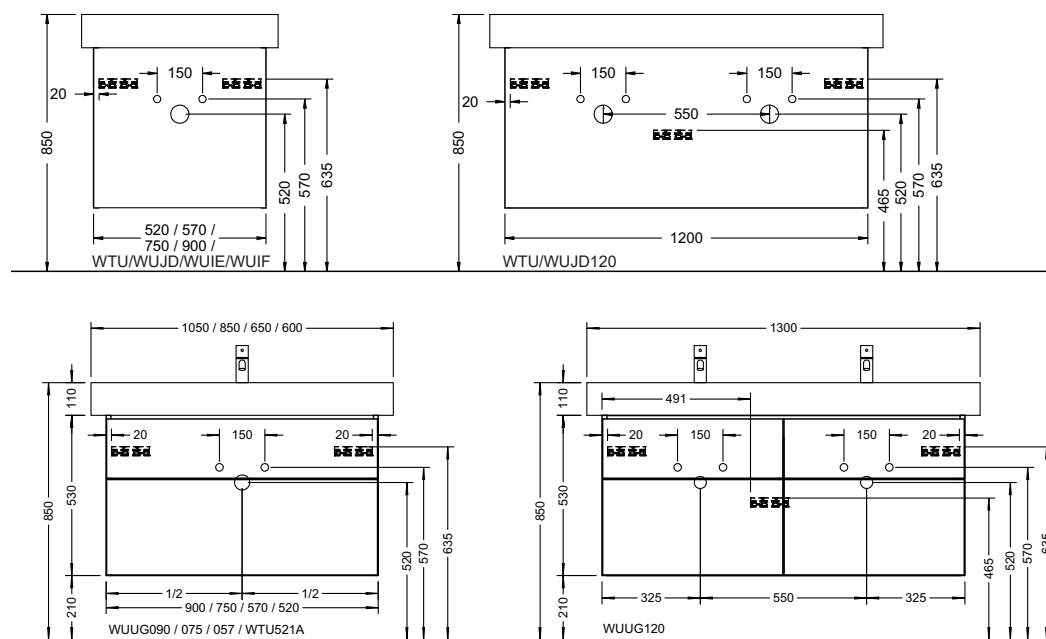

PRO A

PRO S

VAL

WNG040/WVNG050
WVNI090/050/055/060/070/090
WVNHO50/055/060/070/090
WVNI055/060/070/090