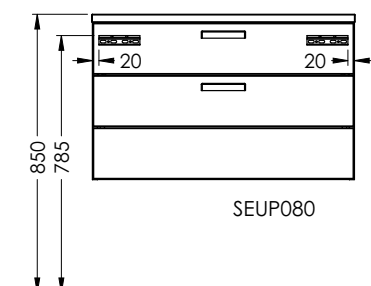

Подробные инструкции по монтажу и актуальные схемы монтажа вы найдете на сайте www.burgbad.com.