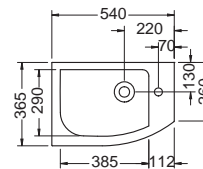

шуроп-шпилька: не входит в комплект поставки.

Подробные инструкции по монтажу и актуальные схемы монтажа вы найдете на сайте www.burgbad.com.