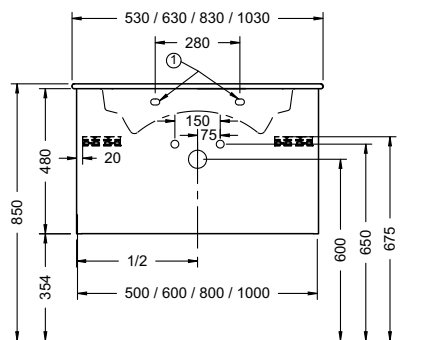

DARLING NEW