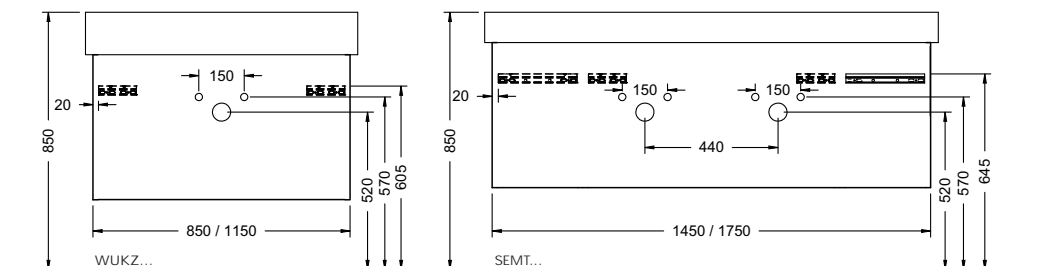

LIVING CITY

Ausführung rechts.

LIVING SQUARE

PALACE

PALOMBA