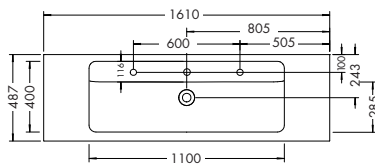

BEL МИНЕРАЛЬНОЕ ЛИТЬЁ

Подробные инструкции по монтажу и актуальные схемы монтажа вы найдете на сайте www.burgbad.com.