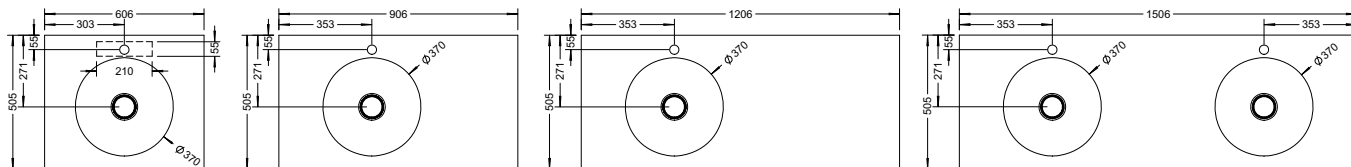

COCO

шурп-шпилька: не входит в комплект поставки.

Подробные инструкции по монтажу и актуальные схемы монтажа вы найдете на сайте www.burgbad.com.