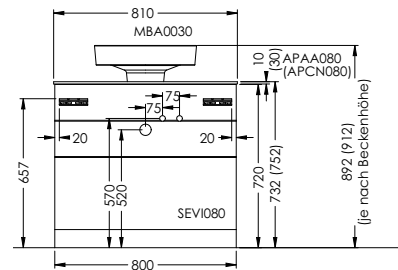

Чертежи с размерами

CRONO

шурп-шпилька: не входит в комплект поставки.

Подробные инструкции по монтажу и актуальные схемы монтажа вы найдете на сайте www.burgbad.com.