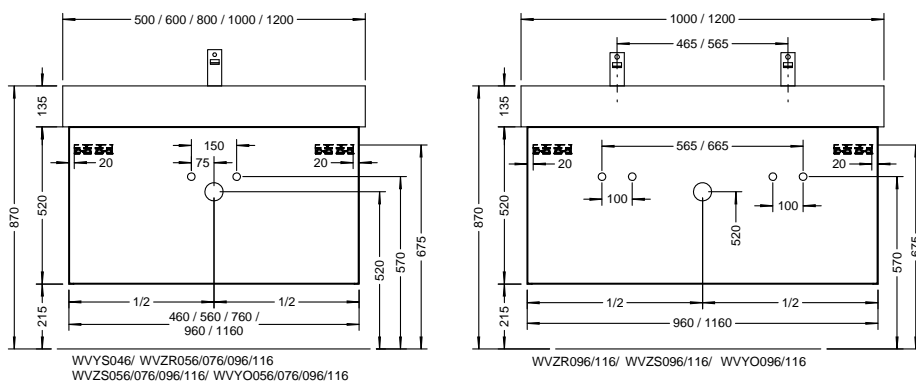

VERO

VERO AIR

2ND FLOOR

STARCK 3