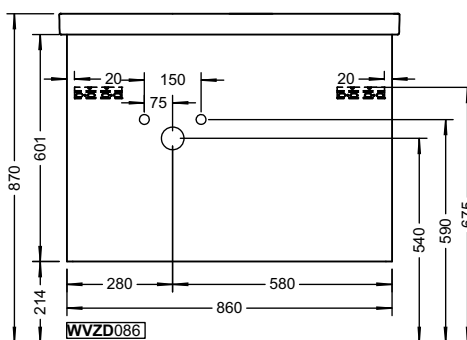

ACANTO

Подробные инструкции по монтажу и актуальные схемы монтажа вы найдете на сайте www.burgbad.com.