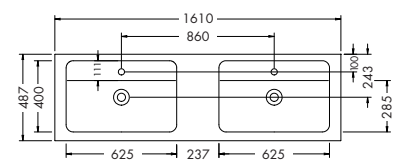

BEL МИНЕРАЛЬНОЕ ЛИТЬЁ

Подробные инструкции по монтажу и актуальные схемы монтажа вы найдете на сайте www.burgbad.com.