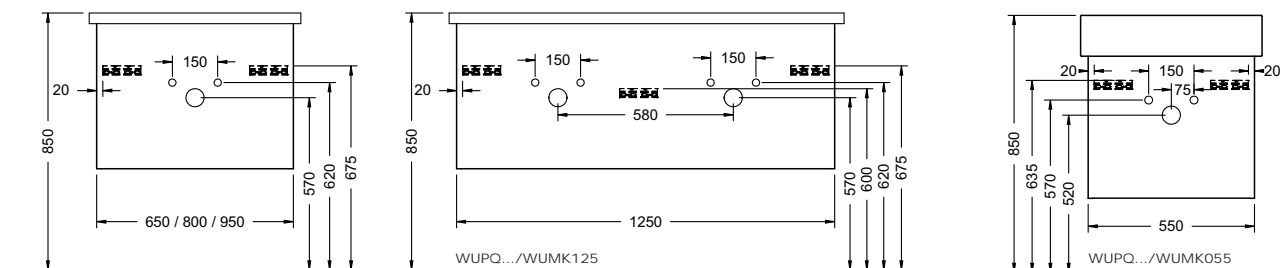

SYS30 - ТУМБЫ ПОД УМЫВАЛЬНИКИ К КЕРАМИЧЕСКИМ УМЫВАЛЬНИКАМ

Ideal Standard

CONNECT