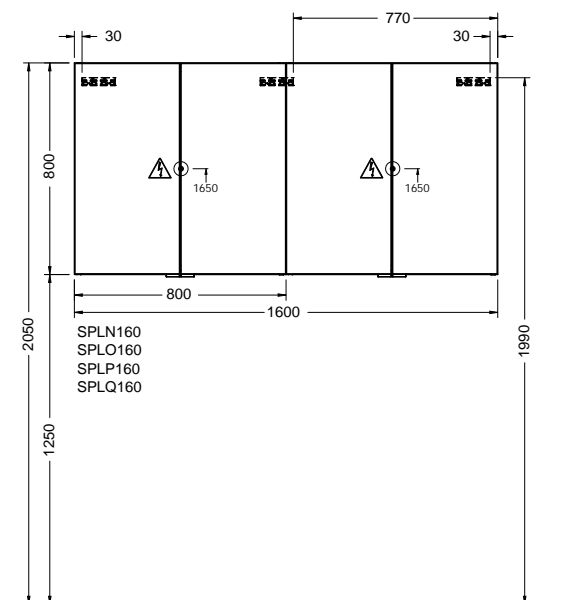

RL30

ШИРИНА КОРПУСА	MASS A VON KОРПУСАУСSENSEITE*
800 mm	...
1200 mm	425 mm
1400 mm	425 mm
1600 mm	825 mm

ТИПОВОЙ	ШИРИНА НИШИ	ВЫСОТА НИШИ	НИШЕН-ТИЕФЕ	ШИРИНА КОРПУСА	ВЫСОТА КОРПУСА
SPLR/SPLS080	790 mm	780 mm	150 mm	782 mm	768 mm
SPLR/SPLS120	1190 mm	780 mm	150 mm	1182 mm	768 mm
SPLR/SPLS140	1390 mm	780 mm	150 mm	1382 mm	768 mm
SPLR/SPLS160	1590 mm	780 mm	150 mm	1582 mm	768 mm

Подробные инструкции по монтажу и актуальные схемы монтажа вы найдете на сайте www.burgbad.com.