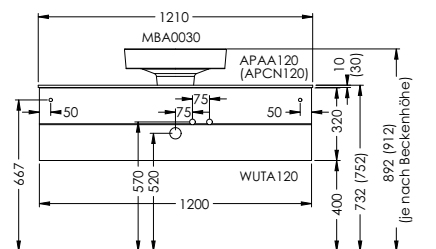

Чертежи с размерами

CRONO

шурп-шпилька: не входит в комплект поставки.

Подробные инструкции по монтажу и актуальные схемы монтажа вы найдете на сайте www.burgbad.com.