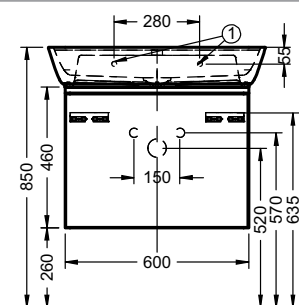

BEL МИНЕРАЛЬНОЕ ЛИТЬЁ

шуроп-шпилька: не входит в комплект поставки.

Подробные инструкции по монтажу и актуальные схемы монтажа вы найдете на сайте www.burgbad.com.