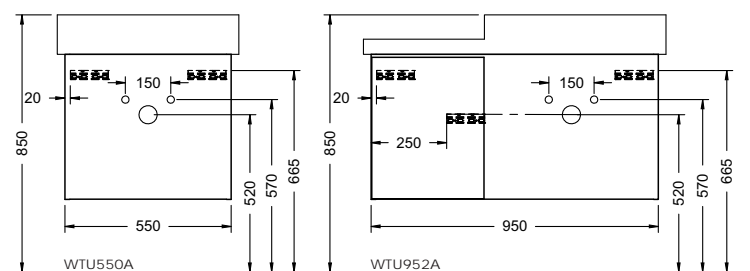

LIVING CITY