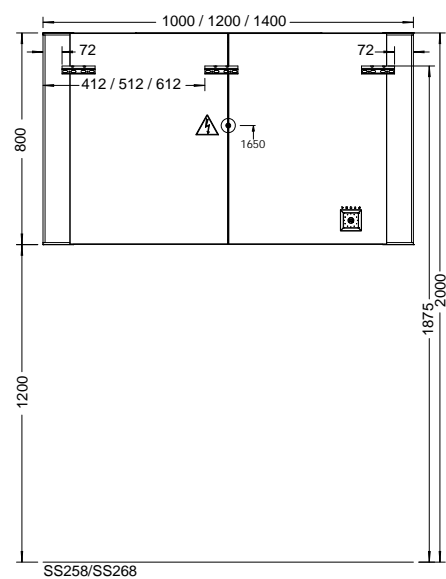

Чертежи с размерами

RL ROOM LIGHT

RL40 Room Light	278
RL30 Room Light	279

SYS 30 СИСТЕМНАЯ ПРОГРАММА

Тумбы под умывальник к прочим фирменным керамическим умывальникам

Duravit	280
Darling New, DuraStyle, DuraStyle Compact, ME by Stark, P3 Comforts, Starck 3, Vero, 2nd floor Ideal Standard	283
Connect Cube, Connect, Connect Air, Strada, Tonic II	
Kaldewei	285
Silenio, Puro, Cono, Centro	
Geberit	286
Acanto, Citterio, iCon, It!, myDay, Preciosa, Renova, Smyle, Xenos²	
Laufen	291
Living City, Living Square, Palace, Palomba, Pro A, Pro S, Val	
Villeroy&Boch	293
Avento, Memento, Metric Art, Omnia Architectura, Subway 2.0, Venticello, Vivia	
Vitra	295
Metropole, S50, T4	

SYS 20 ДИЗАЙНЕРСКИЕ КОЛЛЕКЦИИ

BADU	296
Badu Гостевая ванная комната	297
BEL	298
Bel Гостевая ванная комната	303
CALA 2.0	305
Cala Гостевая ванная комната	305
COCO	306
CRONO	308
Crono Гостевая ванная комната	314
DIVA 2.0	315
Diva 2.0 Гостевая ванная комната	315
ESSENTO	320
Essento Гостевая ванная комната	323
MYA	328
ORELL	329
Orell Гостевая ванная комната	330
PLI	331
Pli Гостевая ванная комната	333
SINEA 1.0	334
Sinea 1.0 Гостевая ванная комната	336
SINEA 2.0	337
Sinea 2.0 Гостевая ванная комната	339
YSO	340
YUMO	344
Yumo Гостевая ванная комната	346

SYS 10 КОРОТКИЙ СРОК ПРОИЗВОДСТВА

EQIO	316
Eqio Гостевая ванная комната	319
IVEO	324
Iveo Гостевая ванная комната	324
JUNIT	326

RL40

*rechte Version abgebildet, linke Version spiegelbildlich

Подробные инструкции по монтажу и актуальные схемы монтажа вы найдете на сайте www.burgbad.com.