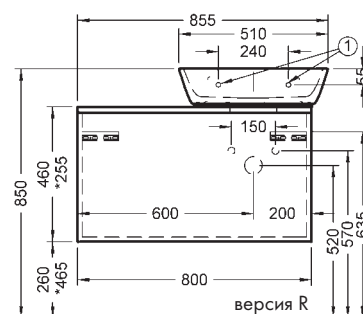

BEL МИНЕРАЛЬНОЕ ЛИТЬЁ

SFTG131

шуроп-шпилька: не входит в комплект поставки.

Подробные инструкции по монтажу и актуальные схемы монтажа вы найдете на сайте www.burgbad.com.