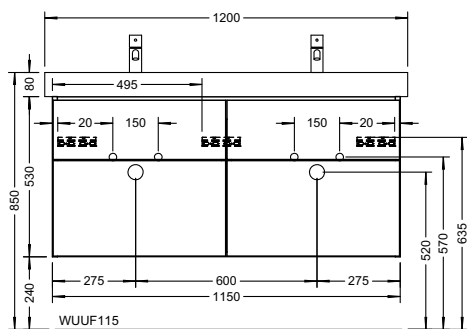

ICON

Подробные инструкции по монтажу и актуальные схемы монтажа вы найдете на сайте www.burgbad.com.