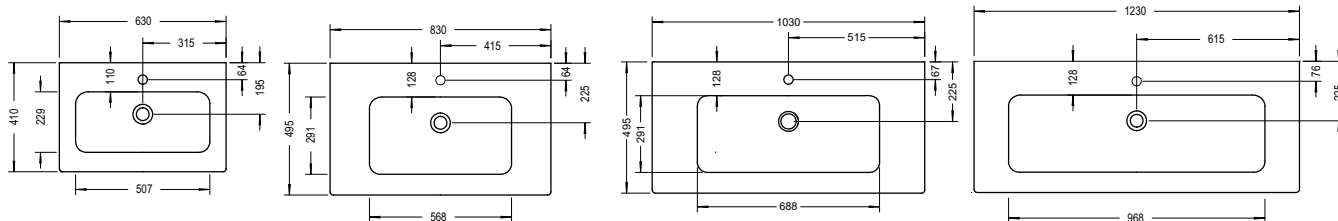

BEL КЕРАМИКА