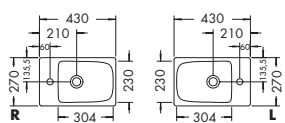

ГОСТЕВАЯ ВАННАЯ КОМНАТА

КЕРАМИКА

версия R