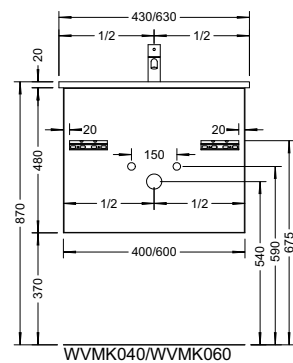

ME BY STARCK