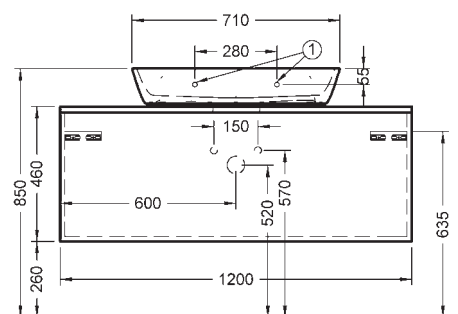

SFTH131

SEDW120