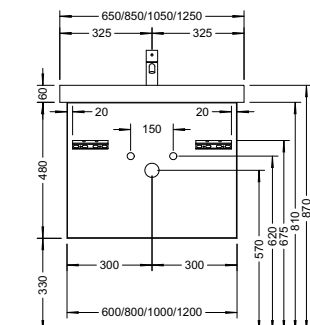

P3 COMFORTS

WVFL060 / WVFL080 / WVFL100 / WVFL120
WVFK060 / WVFK080 / WVFK100 / WVFK120