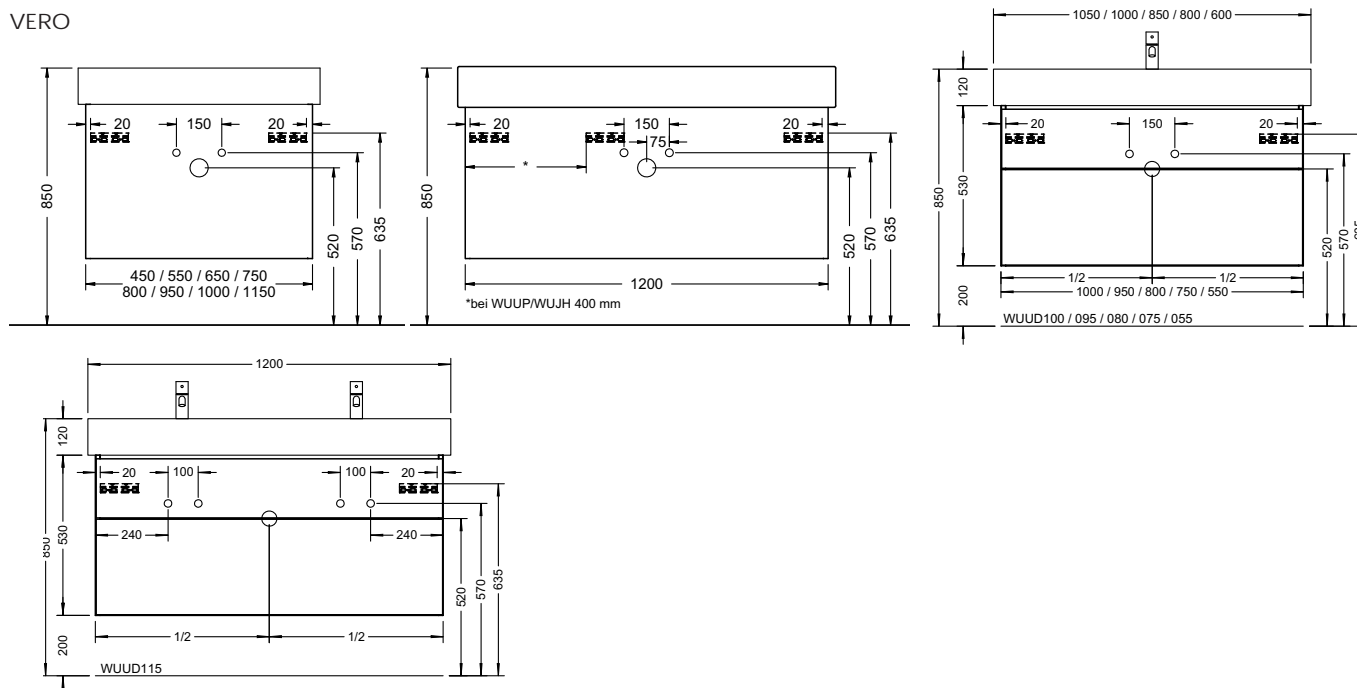

VERO

VERO AIR

2ND FLOOR

STARCK 3