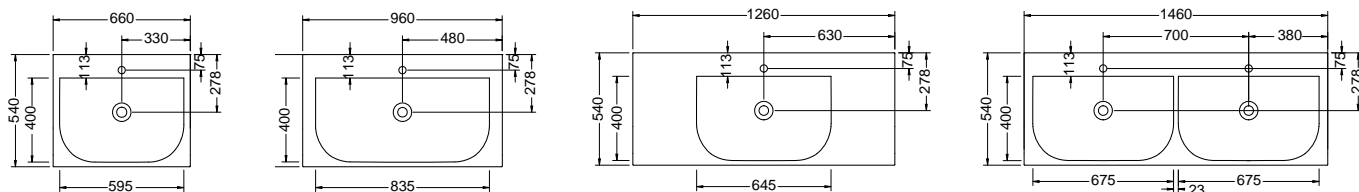

CALA 2.0

ГОСТЕВАЯ ВАННАЯ КОМНАТА