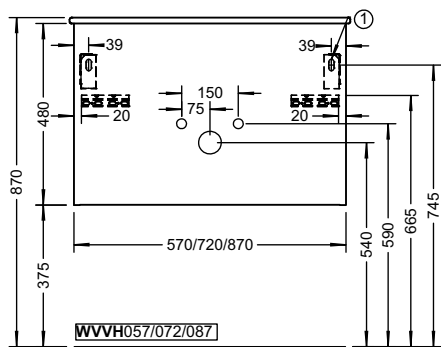

ACANTO

Подробные инструкции по монтажу и актуальные схемы монтажа вы найдете на сайте www.burgbad.com.