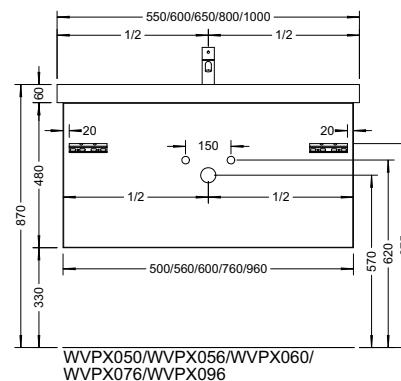

AVENTO

MEMENTO

METRIC ART

OMNIA ARCHITEKTURA

SUBWAY 2.0

Подробные инструкции по монтажу и актуальные схемы монтажа вы найдете на сайте www.burgbad.com.