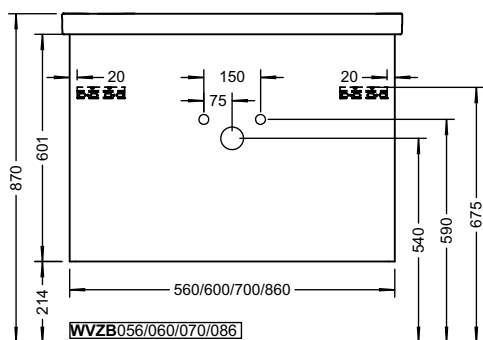

ACANTO

Подробные инструкции по монтажу и актуальные схемы монтажа вы найдете на сайте www.burgbad.com.