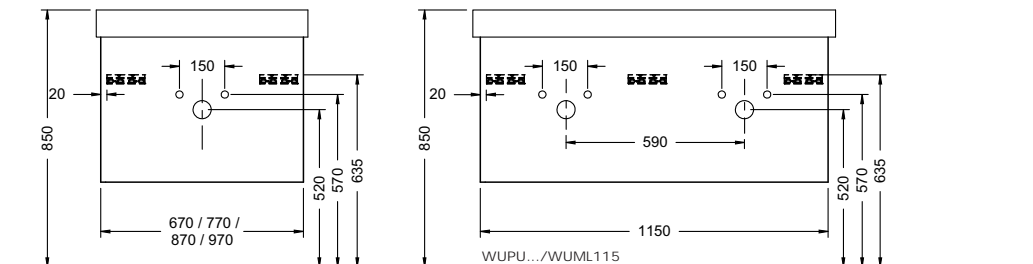

STRADA

Подробные инструкции по монтажу и актуальные схемы монтажа вы найдете на сайте www.burgbad.com.