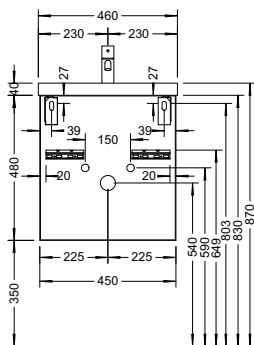

WVAK045 WT 40mm