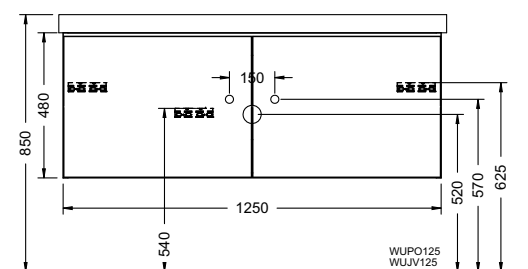

SUBWAY 2.0

Подробные инструкции по монтажу и актуальные схемы монтажа вы найдете на сайте www.burgbad.com.