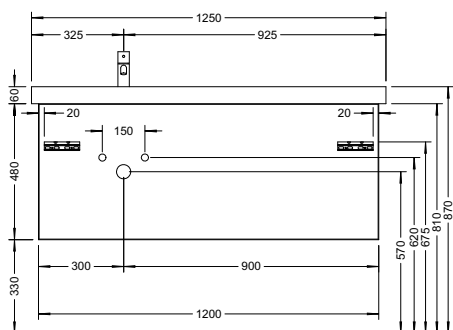

WVFO120 / WVFP120

Подробные инструкции по монтажу и актуальные схемы монтажа вы найдете на сайте www.burgbad.com.