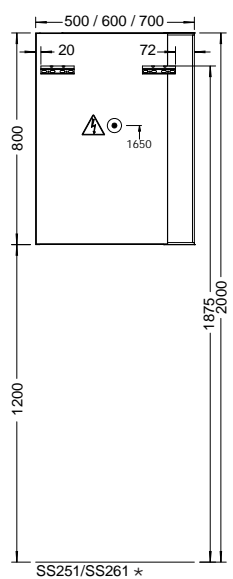

Чертежи с размерами

RL ROOM LIGHT

RL40 Room Light	278
RL30 Room Light	279

SYS 30 СИСТЕМНАЯ ПРОГРАММА

Тумбы под умывальник к прочим фирменным керамическим умывальникам

Duravit	280
Darling New, DuraStyle, DuraStyle Compact, ME by Stark, P3 Comforts, Starck 3, Vero, 2nd floor Ideal Standard	283
Connect Cube, Connect, Connect Air, Strada, Tonic II	
Kaldewei	285
Silenio, Puro, Cono, Centro	
Geberit	286
Acanto, Citterio, iCon, It!, myDay, Preciosa, Renova, Smyle, Xenos²	
Laufen	291
Living City, Living Square, Palace, Palomba, Pro A, Pro S, Val	
Villeroy&Boch	293
Avento, Memento, Metric Art, Omnia Architectura, Subway 2.0, Venticello, Vivia	
Vitra	295
Metropole, S50, T4	

SYS 20 ДИЗАЙНЕРСКИЕ КОЛЛЕКЦИИ

BADU	296
Badu Гостевая ванная комната	297
BEL	298
Bel Гостевая ванная комната	303
CALA 2.0	305
Cala Гостевая ванная комната	305
COCO	306
CRONO	308
Crono Гостевая ванная комната	314
DIVA 2.0	315
Diva 2.0 Гостевая ванная комната	315
ESSENTO	320
Essento Гостевая ванная комната	323
MYA	328
ORELL	329
Orell Гостевая ванная комната	330
PLI	331
Pli Гостевая ванная комната	333
SINEA 1.0	334
Sinea 1.0 Гостевая ванная комната	336
SINEA 2.0	337
Sinea 2.0 Гостевая ванная комната	339
YSO	340
YUMO	344
Yumo Гостевая ванная комната	346

SYS 10 КОРОТКИЙ СРОК ПРОИЗВОДСТВА

EQIO	316
Eqio Гостевая ванная комната	319
IVEO	324
Iveo Гостевая ванная комната	324
JUNIT	326

RL40

*rechte Version abgebildet, linke Version spiegelbildlich

Подробные инструкции по монтажу и актуальные схемы монтажа вы найдете на сайте www.burgbad.com.