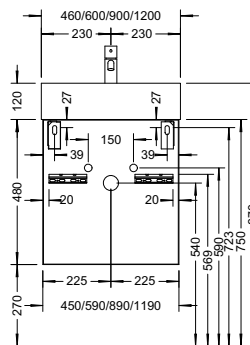

WVAK045 WT 120mm
WVAL059 / WVAL089 / WVAL119
WVAO059 / WVAO089
WVED045