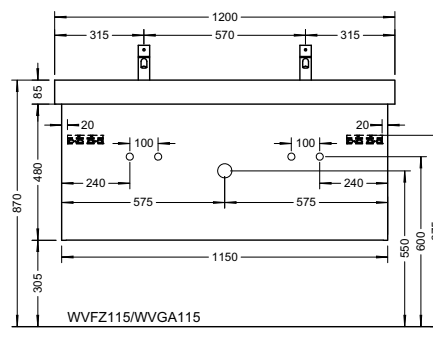

WVFZ115/WVGA115