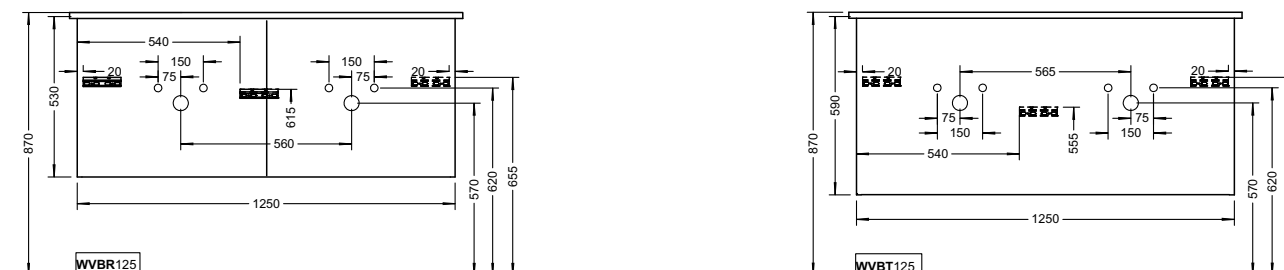

VENTICELLO