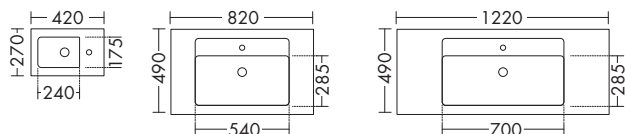

BEL

СТЕКЛО

НАДСТАВНЫЕ УМЫВАЛЬНИКИ ИЗ МИНЕРАЛЬНОГО ЛИТЬЯ

* Maße variieren je nach Becken

шуруп-шпилька: не входит в комплект поставки.

ГОСТЕВАЯ ВАННАЯ КОМНАТА

КЕРАМИКА

версия R

**МИНЕРАЛЬНОЕ | СТЕКЛО
ЛИТЬЁ**

**МИНЕРАЛЬНОЕ
ЛИТЬЁ**

SIEF040L
SIHO040L

Подробные инструкции по монтажу и актуальные схемы монтажа вы найдете на сайте www.burgbad.com.