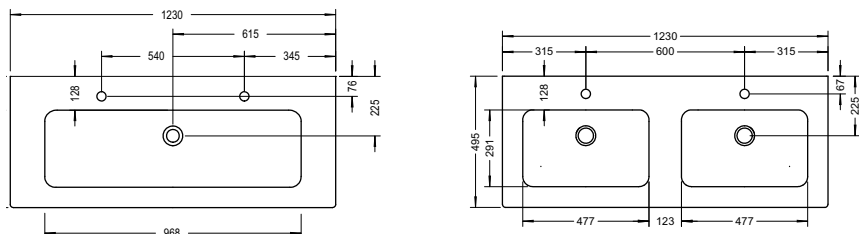

BEL КЕРАМИКА