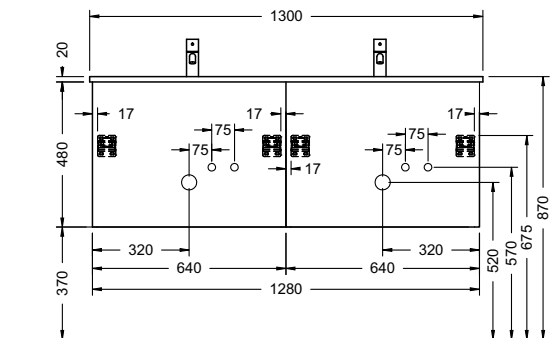

SFUP128/SFUQ128