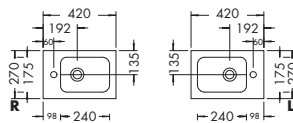

**МИНЕРАЛЬНОЕ | СТЕКЛО
ЛИТЬЁ**