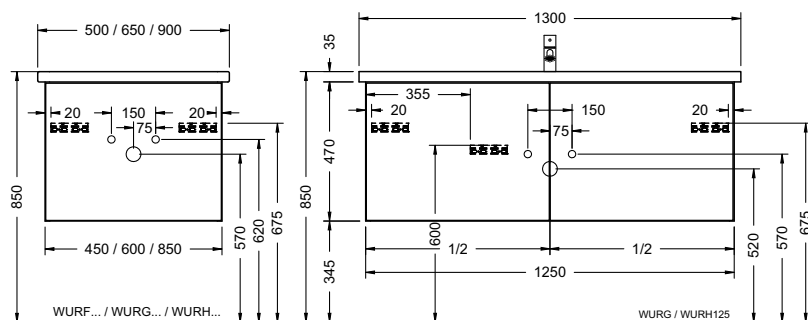

LIVING SQUARE