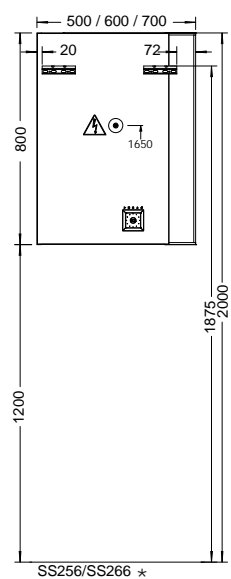

Чертежи с размерами

RL ROOM LIGHT

RL40 Room Light	278
RL30 Room Light	279

SYS 30 СИСТЕМНАЯ ПРОГРАММА

Тумбы под умывальник к прочим фирменным керамическим умывальникам

Duravit	280
Darling New, DuraStyle, DuraStyle Compact, ME by Stark, P3 Comforts, Starck 3, Vero, 2nd floor Ideal Standard	283
Connect Cube, Connect, Connect Air, Strada, Tonic II	
Kaldewei	285
Silenio, Puro, Cono, Centro	
Geberit	286
Acanto, Citterio, iCon, It!, myDay, Preciosa, Renova, Smyle, Xenos²	
Laufen	291
Living City, Living Square, Palace, Palomba, Pro A, Pro S, Val	
Villeroy&Boch	293
Avento, Memento, Metric Art, Omnia Architectura, Subway 2.0, Venticello, Vivia	
Vitra	295
Metropole, S50, T4	

SYS 20 ДИЗАЙНЕРСКИЕ КОЛЛЕКЦИИ

BADU	296
Badu Гостевая ванная комната	297
BEL	298
Bel Гостевая ванная комната	303
CALA 2.0	305
Cala Гостевая ванная комната	305
COCO	306
CRONO	308
Crono Гостевая ванная комната	314
DIVA 2.0	315
Diva 2.0 Гостевая ванная комната	315
ESSENTO	320
Essento Гостевая ванная комната	323
MYA	328
ORELL	329
Orell Гостевая ванная комната	330
PLI	331
Pli Гостевая ванная комната	333
SINEA 1.0	334
Sinea 1.0 Гостевая ванная комната	336
SINEA 2.0	337
Sinea 2.0 Гостевая ванная комната	339
YSO	340
YUMO	344
Yumo Гостевая ванная комната	346

SYS 10 КОРОТКИЙ СРОК ПРОИЗВОДСТВА

EQIO	316
Eqio Гостевая ванная комната	319
IVEO	324
Iveo Гостевая ванная комната	324
JUNIT	326

RL40

*rechte Version abgebildet, linke Version spiegelbildlich

Подробные инструкции по монтажу и актуальные схемы монтажа вы найдете на сайте www.burgbad.com.