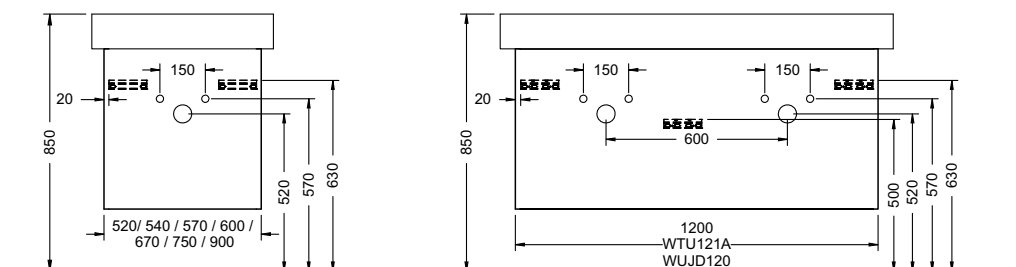

RENOVA

Подробные инструкции по монтажу и актуальные схемы монтажа вы найдете на сайте www.burgbad.com.