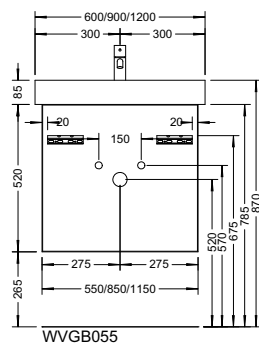

WVGB055
WVGB085/WVGB115