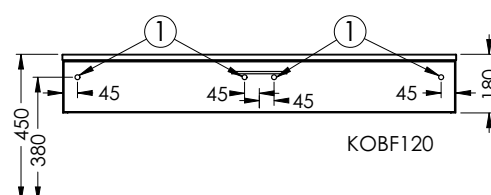

Подробные инструкции по монтажу и актуальные схемы монтажа вы найдете на сайте www.burgbad.com.