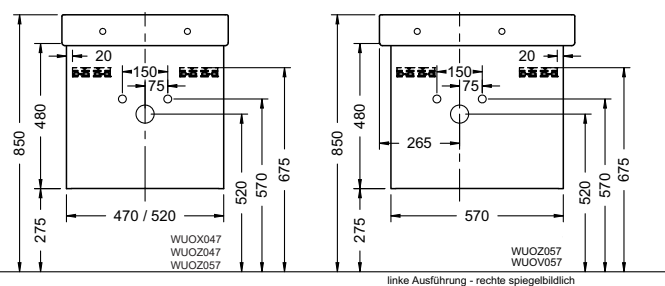

RENOVA NR. 1 COMPRIMO