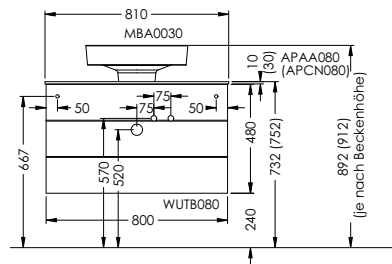

Чертежи с размерами

CRONO

шурп-шпилька: не входит в комплект поставки.

Подробные инструкции по монтажу и актуальные схемы монтажа вы найдете на сайте www.burgbad.com.