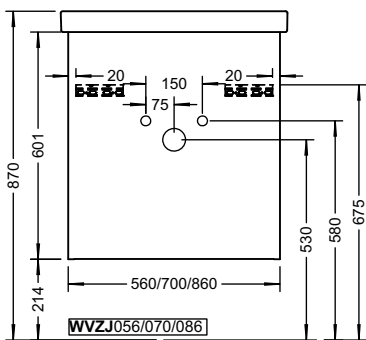

ACANTO

Подробные инструкции по монтажу и актуальные схемы монтажа вы найдете на сайте www.burgbad.com.