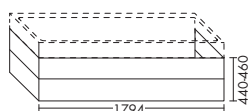

облицовка двухсторонняя
- профиль цоколя, благородная сталь

высота: 440 - 460 мм

SEAJ...	глубина: 794 мм
...180 L/R	ширина: 1794 мм

1555,-

левая версия

облицовка трехсторонняя
- профиль цоколя, благородная сталь

высота: 440 - 460 мм

SEAK...	глубина: 794 мм
...180	ширина: 1794 мм

2060,-