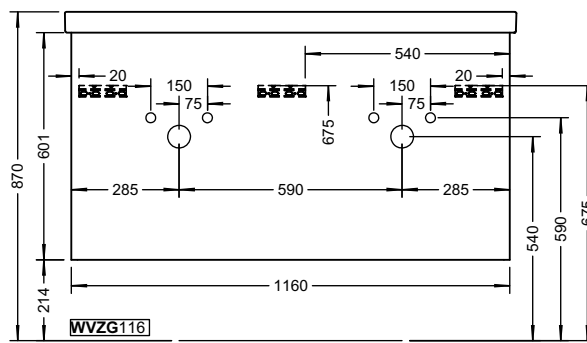

ACANTO

Подробные инструкции по монтажу и актуальные схемы монтажа вы найдете на сайте www.burgbad.com.